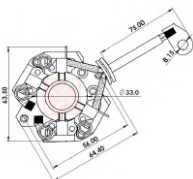

BRUSH-HOLDERS

STARTER MOTORS

F 14000 C/ MWM, PICK-UP F 100, PICK-UP F 1000, RANGER **IVECO CAMINHÕES** DAILY C/ MOTOR TURBO DIESEL **JOHN DEERE** TRATORES **LAND ROVER** DEFENDER, DISCOVERY 4CC 2.5 **MASSEY FERGUSON** TRATOR C/ MOTOR 4 CIL **MAXION** MOTORES **MERCEDES-BENZ** 180D KOMBI ESPANHOLA, CAMINHÃO, ÔNIBUS, SPRINTER C/ MOTOR MAXION HS **PERKINS** MOTOR 3.152, MOTOR 4.236, MOTOR 6.354, MOTORE 4.203 **PEUGEOT** 504, 505 C/ MOTOR INDENOR **VOLKSWAGEN** CAMINHÃO 15-160

CODE	OEM	MOTOR TYPE	OEM Nº
A-135-12V	PRESTOLITE - LUCAS INDIEL	M74R/M74DD	352.58.566
MOTOR Nº		BRUSHES DIMENSIONS	
35258349, 35258400, 35258430, 35258460, 35258510, 35258560, 35258600, 35258720, 35258730, 35258740, 35258750, 35258780, 35258790, 35258850, 35258860, 35258890, 35259060, 35259220, 35259860, 35261250, 35261260, 35261295, 35261420, 35261570, 35261810, 35261840, 35261860, 35261890, 35263380, 3708100A, QDY1203		4,5 x 14,0 x 17,0	

APPLICATION

AGRALE TRATOR 4230, TRATOR 4230.4 **CHEVROLET-GM** CORSA 1.4, CORSA 1.6, CORSA COMBO 1.6, PICK-UP C20, SILVERADO C/ MOTOR 6 CIL. GASOLINA **CITROËN** BERLINGO 1.8 **FIAT** 128 SUPEREUROPA, 147 BRIO, 147 SPR, 147 SPT, DUNA 1.4, DUNA 1.6, DUNA 1300, DUNA 1500, FIORINO 1.4, FIORINO 1.6, PICH-UP 1.6, PICK-UP 1.4, REGATTA 85 S 1300, REGATTA 85 S 1500, REGATTA SC 1300, REGATTA WEEKEND 1300, REGATTA WEEKEND 1500, SPAZIO 1300, SPAZIO 1500, TIPO 1.4, TIPO 1.6, UNO 1.4, UNO 1.6 **FORD** ESCORT 1.8 ZETEC 1997, ESCORT 2.0 ZETEC, FIESTA 1.4 COM E SEM AR, FIESTA 1300, FOCUS 1.8 ZETEC, MONDEO 1.8, MONDEO 2.0 ZETEC **LIFAN** X60 1.8L COM MOTOR LFB479Q **NISSAN** FRONTIER, XTERRA **PEUGEOT** 205, 306, 405 **RENAULT** CLIO 1.4, CLIO 1.6, CLIO 1.9 DIESEL, MÉGANE 2.0, R11 1.4, R11 1.6, R19 1.6, R19 1.7, R19 1.8, R9 1.6 **VOLKSWAGEN** GOL 1.000 BRASIL, GOL 1.6, GOL 1.8, GOL 2.0 COM AR, SAVEIRO CHT 1.6