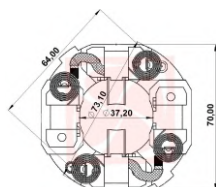

APPLICATION

CHEVROLET-GM CRUZE 1.4 TURBO 2017 START STOP, TRACKER 1.4 TURBO 2017 START STOP

CODE	OEM	MOTOR TYPE	OEM Nº
A-049-12V	MITSUBISHI		
MOTOR Nº			BRUSHES DIMENSIONS
4D30, OSGR			8,0 x 18,0 x 18,0

APPLICATION

TRATOR LS