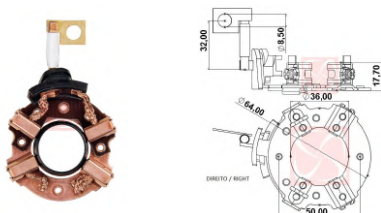

CODE	OEM	MOTOR TYPE	OEM Nº
A-300-12V	ISKRA		16908508
MOTOR Nº		BRUSHES DIMENSIONS	
11131002, 11131054, 11131137, 11131178, 11131285, 11131299, 11131518, 11131757, AZE2160, AZE2194, AZE2617, AZE2623, AZE2634, AZE2640, AZE2649, AZE2669, IS1015, IS1040, IS1060, IS1094, IS1104, IS1107, IS1173		6,0 x 12,0 x 11,0	

APPLICATION

ACME ADN 37/2VW, ADN 37VW, ADN 37W, ADN 45, ADN 48W, ADN 54W, ADN 60W **AGRALE** 4230.4 GARGO **ARONA** AD 178M, AD 182L, AD 182M, AD 185M **AUDI** A3 1.6, A3 1.8 QUATTRO, A3 TURBO, A3 TURBO 20V, TT, TT ROADSTER **DIVERSAS** BCS **DUCATI** DM, HD, RH **FERRARI** SERIE 71, SERIE 718, SERIE 72S, SERIE 792, SERIE 794, SERIE 800, SERIE 90, SERIE 90 SB, SERIE T 72, SERIE T 93, SERIES 300, SERIES 305, SERIES 306, SERIES 307 **FORD** GALAXY 2.3, GALAXY 2.3 16V **SEAT** ALHAMBRA 1.8 TURBO 20V, ALHAMBRA 2.0, CORDOBA 1.6, CORDOBA 1.8, CORDOBA 1.8 TURBO, CORDOBA 2.0, CUPRA, IBIZA 1.6, IBIZA 1.8, IBIZA 2.0, IBIZA 2.0 TURBO 20V, LEON **SKODA** FABIA 2.0, OCTAVIA 1.4, OCTAVIA 1.8 **VALPADANA** VMC 130, VMC 150 **VOLKSWAGEN** BEETLE 1.8 TURBO, BEETLE 2.0, BORA 1.4, BORA 1.6, BORA 1.8, BORA 2.0, BORA 2.0 TURBO, CADDY 1.6, GOLF III 1.4, GOLF III 1.6, GOLF III 1.8, GOLF IV, GOLF V 1.8 GTI, JETTA 1.8 TURBO GL, JETTA 1.8 TURBO GLS, JETTA 2.0, NEW BEETLE 1.6, NEW BEETLE 1.8, NEW BEETLE TURBO 2.0, PASSAT 1.8, PASSAT GL, POLO 1.6, POLO 1.8