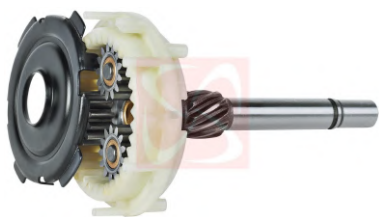

PLANETARY GEAR STARTER MOTORS