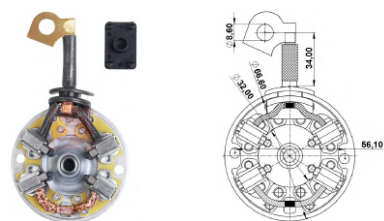

CODE	OEM	MOTOR TYPE	OEM Nº
A-362-12V	JHAEM		
MOTOR Nº			BRUSHES DIMENSIONS
36100-03400, JM000A15001			5,0 x 10,6 x 12,0

APPLICATION

HYUNDAI HB20 **KIA** PICANTO 1.0 (2004->), PICANTO 1.0 BI-FUEL, PICANTO 1.0 LPG, PICANTO 1.2, RIO (2011->), RIO 1.2 CVVT, RIO 1.25 CVVT, RIO 1.25 LPG