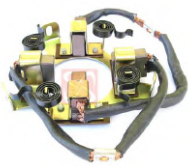

BRUSH-HOLDERS

STARTER MOTORS

CODE	OEM	MOTOR TYPE	OEM Nº
A-124-24V	BOSCH - WAPSA	EMT	
MOTOR Nº			BRUSHES DIMENSIONS
9135081000			8,8 x 19,0 x 22,0

APPLICATION

DIVERSAS EMPILHADEIRAS;