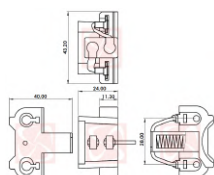

ACURA CSX 2.0, MDX 3.5, TSX 2.4L **ALFA ROMEO** 159 2.4 JTDM, BRERA 2.4 JTDM, SPIDER 2.4 JTDM **CITRÖEN** BERLINGO 2.0 / 4X4, C1 1.4 HDI, C2 1.4 HDI, C3 1.4 HDI, C4 2.0 16V, C5 2.2 HDI, XSARA 1.4 HDI, XSARA 1.6 HDI, XSARA 2.0 HDI, XSARA PICASSO 1.6 HDI **DIVERSAS** DAIHATSU FIAT CROMA 2.4 JTDM MULTIJET, ULYSSE 2.0 **FORD** C-MAX 1.6 TDCI, C-MAX 2.0 TDCI, FIESTA 1.6 TDCI, FOCUS 1.6 TDCI, FOCUS 2.0 TDCI, FUSION 1.6 TDCI **HONDA** ACCORD 2.0, ACCORD 2.0 4WD, ACCORD 2.4 VTEC, ACCORD 2.4i, ACCORD 2.4L, ACCORD 3.0, CIVIC 2.0, CR-V 2.0 AWD, CR-V 2.4i VTEC, ODYSSEY 3.5, PILOT 3.5 **HYUNDAI** AZERA 3.3 V6, GENESIS 3.8 V6, SANTA FE 3.3 V6 **JAGUAR** S-TYPE 4.2 V8, SUPER V8 4.2, VANDEN PLAS 4.2, XJ 3.5, XJ 4.2, XJ R 4.2, XJ9 4.2, XK 4.2, XK R 4.2, XK3.6, XKR 4.2 **JEEP** COMMANDER 5.7, GRAND CHEROKEE 5.7, GRAND CHEROKEE 6.1 **KIA** CADENZA 3.3 V6, SEDONA 3.5 V6, SORENTO 3.5 V6 **LAND ROVER** DISCOVERY 3.0 TD, LR4 5.0, RANGE ROVER 3.0 TD SPORT 4X4, RANGE ROVER 5.0, RANGE ROVER 5.0 SPORT **LEXUS** ES 330 3.3L, GS300 3.0, GS350 3.5, IS250 2.5, IS350 3.5, RX330 3.3, RX350 3.5 V6 **MAZDA** 3 1.6 TD **PEUGEOT** 1007 1.4 HDI, 106 1.4 HDI, 206 1.4 HDI, 307 1.4 HDI, 307 2.0 16V, 307 SW 1.4 HDI, 407 2.0, 607 2.2 16V **RENAULT** MODUS 1.6 **SUZUKI** AERIO (LIANA) 1.4 DDIS, SX4 2.0 DDIS 4X4 **TOYOTA** CAMRY 3.0 DDIS, CAMRY 3.5 V6, COROLLA 1.4 D-4D DDIS, COROLLA 1.8 DDIS, COROLLA 2.0 D-4D DDIS, COROLLA 2.2 D-4D, HIACE 2.7, HIGHLANDER 3.3 DDIS, HIGHLANDER 3.6 V6, LAND CRUISER 3.0 D-4D, RAV4 2.0 VVT-I 4WD DDIS, RAV4 2.2 D-4D DDIS, RAV4 3.5 V6, YARIS 1.4 D-4D DDIS, YARIS II 1.0 VVT-**I****VOLVO** C30 1.6 DIESEL, C30 2.0 DIESEL, C30 2.4 C30 2.5, C30 V50 1.6 DIESEL, S40 1.6 DIESEL

CODE	OEM	MOTOR TYPE	OEM Nº
B-216-12V	FORD / MOTORCRAFT	IR/IF	F1DZ-10347-A, F1DU10260AA, F1DZ-1037-A
MOTOR Nº		BRUSHES DIMENSIONS	
1021397, 1024864, 1031134, 1032652, 1035755, 1057793, 1090424, 1104931, 1104987, 2C2U10300BB, 7308195, 93BB10300FD, 93BB10300FE, 93BB10300FF, 93BB10300FG, 96BB10300BA, 96BB10300BB, 97BB10300BA, 97BB10300BB, 97BB10300BC, 97BB10300BD, F07F10300AA, F07U10300AA, F07U10300AC, F0PU10346DA, F17U10300AA, F1TZ10346C, F2TU10300AF, F37U10300AA, F3UU10300AE, F3UU10300AF, F57U10300AA, F5RU10300BB, F5RU10300BC, F5UU10300BA, F67U10300BA, F6AU10300AA, F6AU10300AB, F6AU-AA-AB, F6RU10300AA, F6UU10300EA, F77U10300BA, F8RU10300BA, GB320		4,0 x 7,5 x 18,0	

APPLICATION

FORD BRONCO 5.8 V8, ESCORT 1.9, EXPLORER 4.0 V6, F1000, F250 5.0 V8, F250 5.8 V8, F350 5.0 V8, LINCOLN, MERCURY, MONDEO I 1.8 TD, MONDEO I 2.5 V6, MONDEO II 1.8 TD, MONDEO II 2.5 V6, RANGER 2.5, RANGER 3.0, RANGER 4.0, TAURUS, TEMPO, THUNDERBIRD, TOPAZ, TOWN CAR, TRACER