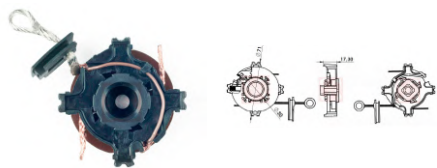

BRUSH-HOLDERS

STARTER MOTORS

CODE	OEM	MOTOR TYPE	OEM Nº
A-203-12V	VALEO	D7ES	594381,555649
MOTOR Nº		BRUSHES DIMENSIONS	
438138, 438179, 458160, D7E56, D7ES1, D7ES2, D7ES4, D7ES5, D7ES6, D7ES7, TS10E26		6,5 x 8,0 x 11,0	

APPLICATION

AUDI S3 1.8i TURBO 20 QUATTRO **RENAULT** SANDERO **SEAT** IBIZA 1.6i, IBIZA 1.8i, IBIZA 2.0i, LEON 1.4i 16V, LEON 1.6i 16V, LEON 1.8i 20V **SKODA** OCTAVIA 1.4i 16V, OCTAVIA 1.6i, OCTAVIA 1.8i TURBO 20V **VOLKSWAGEN** BEETLE 1.6i, BEETLE 1.8i TURBO 20V, CROSSFOX, FOX 1.0 16V, FOX 1.6 16V, GOLF IV 1.6i, POLO 1.0 16V, POLO 1.6 16V, POLO SEDAN 1.0 16V, POLO SEDAN 1.6 16V