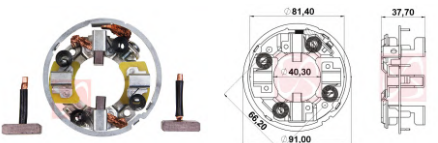

CODE	OEM	MOTOR TYPE	OEM Nº
A-257-24V	mitsubishi		
MOTOR Nº			BRUSHES DIMENSIONS
A0061511501, A0071510201, M009T20171			8,0 x 30,0 x 18,0

APPLICATION

MERCEDES BENZ CAMINHÃO ATRON 1635, CAMINHÃO AXOR 2035, CAMINHÃO AXOR 2044, CAMINHÃO AXOR 2540, CAMINHÃO AXOR 2544, CAMINHÃO AXOR 2640, CAMINHÃO AXOR 2644, ÔNIBUS 0500