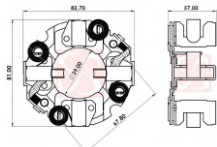

CODE	OEM	MOTOR TYPE	OEM Nº
A-001-24V	MITSUBISHI		0011513914,0011516814,A0011513914, A0011516814
MOTOR Nº		BRUSHES DIMENSIONS	
0061511501, 0061516901, 0071510801, 11586, 5010306631 5010480432, A0061511501, A0061516901, A0071510801, M009T80071, M009T80072, M009T80471, M009T80472, M009T80473, M009T80571, M009T80671, M009T80672, M009T80771, M009T80971, M009T83071, M009T83671, M009T83771, M9T80472, M9T83671, ME049315		8,0 x 30,0 x 23,0	

APPLICATION

OBSERVAÇÕES Motores de arranque Zenshin 11586 **MERCEDES-BENZ (CAMINHÕES)** ACTROS 1831, ACTROS 1835, ACTROS 1840, ACTROS 1843, ACTROS 1848, ACTROS 1853, ACTROS 1857, ACTROS 2031, ACTROS 2035, ACTROS 2040, ACTROS 2053, ACTROS 2531, ACTROS 2535, ACTROS 2540, ACTROS 2543, ACTROS 2548, ACTROS 2553, ACTROS 2557, ACTROS 2631, ACTROS 2635, ACTROS 2640, ACTROS 2643, ACTROS 2648, ACTROS 2653, ACTROS 2657, ACTROS 3235, ACTROS 3240, ACTROS 3243, ACTROS 3331, ACTROS 3335, ACTROS 3340, ACTROS 3343, ACTROS 3348, ACTROS 3353, ACTROS 3357, ACTROS 4140, ACTROS 4143, ACTROS 4148, AXOR **MERCEDES-BENZ (ÔNIBUS)** O580 (TRAVEGO) **VOLVO** ESCAVADEIRA HIDRÁULICA 360, ESCAVADEIRA HIDRÁULICA 460, ESCAVADEIRA HIDRÁULICA 700