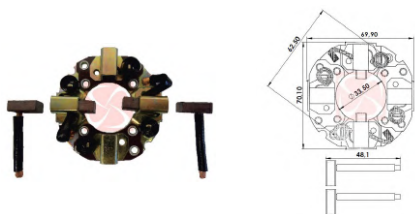

BRUSH-HOLDERS

STARTER MOTORS

COLT 1.8 DIESEL, GALANT 2.0 TD, GALANT 2.3 TD, L200 2.5 DI-D, L200 2.5 DIESEL, L200 2.5 TD 4WD, L300 2.5 DIESEL, L300 2.5 TD 4WD, LANCER 1.8 DIESEL, PAJERO 2.3 TD, PAJERO 2.5 TD, PAJERO 2.8 TD, PAJERO 3.2 DI-D, SPACE GEAR 2.5 TD, SPACE RUNNER 2.0 TD GLX, SPACE WAGON 1.8 TD, SPACE WAGON 2.0 TD **NISSAN** ALMERA 2.2 DCI, ALMERA 2.2 DIESEL, ALMERA TINO 2.2 DIESEL FRONTIER 2.5 DCI, NAVARA (FRONTIER) 2.5 DCI, PATHFINDER 2.5 DCI **OPHEL** MOVANO 2.5 DIESEL, MOVANO 2.8 TDI **PEUGEOT** 605 2.5 TD, BOXER 2.4 TDI, BOXER 2.5 DIESEL, BOXER 2.5 TDI **RENAULT** MASTER 2.5 DIESEL, MASTER 2.8 DIESEL, MASTER 2.8 DTI **SUZUKI** ALTO 1.0, BALENO 1.6i 16V, BALENO 1.8 GT, BALENO 1.8i 16V, BALENO 1.9 TD, GRAND VITARA 2.0 HDI, SWIFT 1.0, SWIFT 1.3, SWIFT 1.3 GTI, SWIFT 1.3 GXI, SWIFT 1.6, SWIFT 1.6i, WAGON R+ 1.3 4WD **VAUXHALL** MOVANO 2.5 DIESEL, MOVANO 2.8 DTI, MOVANO 2.8 TDI

CODE	OEM	MOTOR TYPE	OEM Nº
A-143-24V	mitsubishi	OSGR/PLGR	M649X20771,ME701495
MOTOR Nº			BRUSHES DIMENSIONS
M002T80772, M002T87571, M002T87871, M002TS5071, M008T80071, M008T80071A, M008T80071B, M008T80171, M008T80371, M008T80372, M008T80373, M008T80374, M008T80471, M008T80471A, M008T80472, M008T80472A, M008T80571, M008T80571A, M008T80772, M008T81071, M008T81071A, M008T85071, M008T85071A, M008T85071B, M008T85271, M008T85271B, M008T85471, M008T85571, M008T85671, M2T80772, M2T87571, M2T87871, M2TS5071, M649X20771, M8T80071, M8T80071A, M8T80071B, M8T80171, M8T80371, M8T80372, M8T80373, M8T80374, M8T80471, M8T80471A, M8T80472, M8T80472A, M8T80571, M8T80571A, M8T80772, M8T81071, M8T81071A, M8T85071, M8T85071A, M8T85071B, M8T85271, M8T85271B, M8T85471, M8T85571, M8T85671, ME012994, ME012995, ME013008, ME014418, ME701495			7,0 x 12,0 x 16,0

APPLICATION

CASE MÁQUINAS DIVERSAS **DIVERSAS** BOBCAT, CLARK, ONAN, TORO, TOYOTA **ISUZU** MOTOR 4JB1PA **KOBELCO** ESCAVADEIRA SK200, ESCAVADEIRA SK210, ESCAVADEIRA SK60, ESCAVADEIRA SK70 **mitsubishi** CAMINHÕES CANTER 60 3.9 TD, CAMINHÕES CANTER 75 3.9 TD, CAMINHÕES FIGHTER FK71D