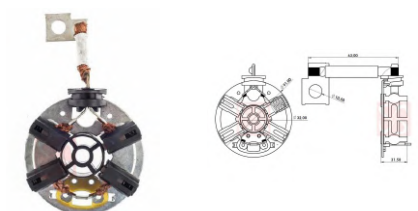

CODE	OEM	MOTOR TYPE	OEM Nº
A-233-24V	BOSCH - WAPSA	HEF95	6033AD4016, 6033AD4194, 6033AD5128, 6033AD5179, 6033AD5194, 6033AD5316, 6033AD4054, 6033AD5016, 6033AD4212, F042050027
MOTOR Nº			BRUSHES DIMENSIONS
0001161002, 0001231004, 0001231011, 0001231016, 0001231033, 0001231039, 0001231046, 0001231133, 0001231146, 0001241001, 0001241003, 0001241005, 0001241014, 0001241015, 0001241016, 0001241019,			5,5 x 28,0 x 18,0