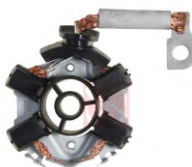

CODE	OEM	MOTOR TYPE	OEM Nº
A-223-12V	BOSCH - WAPSA	JF/JD/LT	1004336518,1004336586,1004336599, 6004AE0016,1004336517,1004336556, 1004336581,1004336599,1004336603, 1004336611,1004336623,1004336666, 1004336757,1004336895,1004338157
MOTOR Nº			BRUSHES DIMENSIONS
0001109205, 0001109302, 0001109303, 0001109304, 0001109313, 0001109324, 0001109325, 0001109328, 0001109329, 0001109334, 0001109335, 0001109387, 0001109388, 0001109391, 0001109392, 0001125055, 0001125056, 0001125625, 0001125626, 0.001.109.064, 0.001.109.065, 0.001.109.204, 0.001.109.264, 0.001.109.267 0.001.109.270, 0.001.109.275, 0.001.109.276, 0.001.109.280 0.001.109.281, 0.001.109.300, 0.001.109.301, 0.001.109.306 0.001.109.307, 0.001.109.309, 0.001.109.310, 0.001.109.311 0.001.109.321, 0.001.109.322, 0.001.109.330, 0.001.109.331 0.001.109.332, 0.001.109.333, 0.001.109.336, 0.001.109.337 0.001.109.340, 0.001.109.341, 0.001.109.342, 0.001.109.343 0.001.109.355, 0.001.109.358, 0.001.109.361, 0.001.109.362			6,0 x 18,0 x 14,5