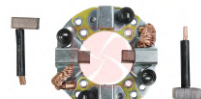

CODE	OEM	MOTOR TYPE	OEM Nº
A-049-12V	MITSUBISHI		
MOTOR Nº			BRUSHES DIMENSIONS
4D30, OSGR			8,0 x 18,0 x 18,0

APPLICATION

TRATOR LS