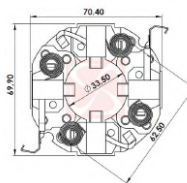

CODE	OEM	MOTOR TYPE	OEM Nº
A-142-12V	MITSUBISHI	OSGR/PLGR	M649X20471, ME701467, M649T20471, MD618967
MOTOR Nº			BRUSHES DIMENSIONS
233001P115, 233001P175, 233005X00B, 2330060U15, 233006P010, 3610042250, 90572010009504, M002T84071 M002T84071ZT, M002T84171, M002T84171ZT, M002T84271 M002T84371, M002T84471, M002T84571, M002T84671, M002T84771, M002T85071, M002T85271, M002T85371, M002T85671, M002T85672, M002T85771, M002T85871, M002T87071, M002T87072ZT, M002T87171, M002T87171ZT M002T87271, M002T87271ZT, M002T87371, M002T87471 M002T87671, M002T87771, M002T87971, M002T88071, M002T88171, M002T88271, M002T88372, M002T88471, M002T88473, M002T88671, M002T88771ZA, M002T88971 M002TS0471, M002TS0571, M002TS0575, M002TS0671, M002TS0672, M008T70071, M008T70171, M008T70175, M008T70371, M008T70471, M008T70471A, M008T70472, M008T71371, M008T71371ZE, M008T71471, M008T71471ZE, M008T71571, M008T75071, M008T75071A M008T75073, M008T75073A, M008T75074, M008T75171, M008T75271, M008T75371, M008T75671, M008T75871, M008T75971, M008T76071, M008T76072, M008T76072ZE M2T84071, M2T84071ZT, M2T84171, M2T84171ZT, M2T84271, M2T84371, M2T84471, M2T84571, M2T84671, M2T84771, M2T85071, M2T85271, M2T85371, M2T85671, M2T85672, M2T85771, M2T85871, M2T87071, M2T87071ZT M2T87072ZT, M2T87171, M2T87171ZT, M2T87271, M2T87271ZT, M2T87371, M2T87471, M2T87671, M2T87771 M2T87971, M2T88071, M2T88171, M2T88271, M2T88372, M2T88471, M2T88473, M2T88671, M2T88971, M2TS0471, M2TS0571, M2TS0575, M2TS0671, M8T70071, M8T70171 M8T70175, M8T70371, M8T70471, M8T70471A, M8T70472 M8T71371, M8T71371ZE, M8T71471, M8T71471ZE, M8T71571, M8T75071, M8T75071A, M8T75073, M8T75073A M8T75074, M8T75171, M8T75271, M8T75371, M8T75671, M8T75871, M8T75971, M8T76071, M8T76072, M8T76072ZE MD312857, MD312858, MD314167, MD315547, MD315548 MD331137, MD344182, MD344183, MD348221, ME201650 ME201650A, ME202970, ME204424, ME204424A, ME204425, ME204425B, MG120413			7,0 x 12,0 x 16,0

APPLICATION

BOBCAT MÁQUINAS DIVERSAS **CHEVROLET GM** S10 2.8 SPRINT C/MOTOR MWM **CHRYSLER** VOYAGER 2.5 CRD, VOYAGER 2.8 CRD, VOYAGER 2.8 CRDI **CITROËN** JUMPER 2.5 DIESEL, JUMPER 2.5 TD, JUMPER 2.5 TDI **DIVERSAS** AUDI, BOBCAT, CITROËN, CLARK, DODGE, FORD, GM, HYUNDAI, MAZDA, MITSUBISHI, MITSUBISHIOSGR/PLGR-AUDI, NISSAN, OPEL, PLYMOUTH, TOYOTA, VAUXHALL **DODGE** CARAVAN 2.8 CRD, GRAND CARAVAN 2.8 CRD **FORD** RANGER 2.5 DIESEL, RANGER 2.5 TD 4X4 **HONDA** ACCORD 2.2 DTDI, CIVIC 2.2 CTDI, CR-V 2.2 CTDI, FR-V 2.2i CTDI **HYUNDAI** GALLOPER 2.5 DIESEL INTERCOOLER, H1 2.5 CRDI, H1 2.5 TD **HYUNDAI (CAMINHÕES)** H100 2.5 DIESEL, H100 2.5 TD, HR **JEEP** CHEROKEE 2.8 CRD **KIA** PREGIO 2.5 TCI **KIA (CAMINHÕES)** BONGO K2500 2.5 TCI **MAZDA** 323 2.0 DIESEL, 323 2.0 TD, 626 2.0 DIESEL, 626 2.0 TD, B2500 2.5 DIESEL, B2500 2.5 TD, MP-V 2.5 TD, PREMACY 2.0 TD **MITSUBISHI**