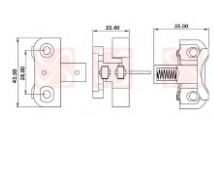

CODE	OEM	MOTOR TYPE	OEM Nº
B-217-12V	FORD / MOTORCRAFT		E9PU10320AA
MOTOR Nº		BRUSHES DIMENSIONS	
3GSERIESIF, 3GSERIESIR, E9DF10300CA, F0DF10300AA, F1VU10300BB		4,0 x 7,5 x 18,5	

APPLICATION

FORD BRONCO 3.6, CONTINENTAL, COUGAR, ESCORT, EXPLORER, F-1000, F-250, F-350, LINCOLN, MERCURY, RANGER, SABLE, TAURUS, TEMPO, THUNDERBIRD, TOPAZ, TOWN CAR, TRACER