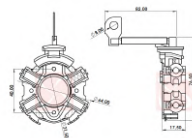

CODE	OEM	MOTOR TYPE	OEM Nº
A-222-12V	BOSCH - WAPSA	DB	1004336506,1004336526,1004336637, 1004336842,1004336879,1004336957, 020911209B,020911209F
MOTOR Nº			BRUSHES DIMENSIONS
0000112040, 0001107017, 0001107018, 0001107025, 0001120400, 0001120401, 0001120402, 0001120403, 0001120404, 0001120405, 0001120406, 0001120407, 0001120408, 0001120409, 0001120410, 0001120411, 0001120412, 0001120440, 0001121001, 0001121002, 0001121402, 0001121403, 0001121408, 0001121409, 0001121410, 0001121411, 0001121412, 0001121413, 0001121422, 0001121423, 0001121427, 0001121428, 0001121443, 0001121444, 6G9N11000LB, F004A94403			4,5 x 10,0 x 13,0

APPLICATION

AUDI A3 ATÉ 2018 **BMW** X1 **FIAT** 1.6 MPI 16V FLEX, ADVENTURE 1.8 16V FLEX, ADVENTURE LOCKER 1.8 MPI 16V FLEX, BRAVO, BRAVO ATÉ 2016, DOBLO 1.8 MPI 16V FLEX, DOBLO ATÉ 2017 GRAND SIENA 1.6 FLEX/DUALOGIC, IDEA 1.4 FLEX, IDEA 1.6 16V FLEX, IDEA 1.8 16V FLEX, LINEA, LINEA ATÉ 2016, LOCKER 1.8 MPI 16V FLEX, PALIO 1.6 16V FLEX/DUALOGIC, PALIO WEEKEND 1.6 FLEX, PALIO WEEKEND DE 2011 A 2017, PUNTO 1.4 FLEX, PUNTO 1.6 16V FLEX, PUNTO 1.8 16V FLEX, SIENA 1.6 MPI 16V FLEX, STRADA 1.6 FLEX, STRADA 1.8 MPI 16V FLEX, STRADA ADVENTURE 1.8 FLEX, STRADA DE 2011 A 2018, UNO ATÉ 2018 **FORD** MONDEO ATÉ 2006 **LAND ROVER** FREELANDER, RANGE ROVER **SEAT** CORDOBA ATÉ 2009, IBIZA ATÉ 2018, TOLEDO ATÉ 2018 **VOLKSWAGEN** EOS ATÉ 2015, GOLF ATÉ 2018, JETTA ATÉ 2018, PASSAT, POLO ATÉ 2017