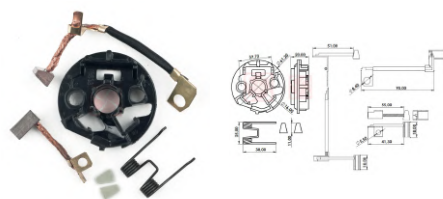

APPLICATION

DIVERSAS KIA **HYUNDAI** I30, TUCSON 2.0

CODE	OEM	MOTOR TYPE	OEM Nº
A-138-12V	VALEO	D6RA/PMGR	133647,594070,9405828898
MOTOR Nº			BRUSHES DIMENSIONS
432590, 432593, 432598, 432622, 432633, 432638, 433311 433320, 433321, 436060, 436090, 438127, 455551, 6011600 726001, 726011, 726048, 7700100647, BD7E10, D6RA12, D6RA133, D6RA146, D6RA16, D6RA165, D6RA18, D6RA185, D6RA20, D6RA45, D6RA5, D6RA511, D6RA6, D6RA61, D6RA65, D6RA85			8,7 x 11,0 x 18,0