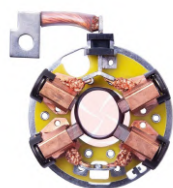

CODE	OEM	MOTOR TYPE	OEM Nº
A-047-24V	BOSCH - WAPSA		2004336092, 2004336111, 6033AD0384, 6033AD6004
MOTOR Nº		BRUSHES DIMENSIONS	
0001330003, 0001330004, 0001330007, 0001330008, 0001330011, 0001330012, 0001330013, 0001330014, 0001330017, 0001330018, 0001330020, 0001330048, 0001330050, 0001330057, 0001330060, 0001330065, 0001330066, 0001330068, 0001330069, 0001330070, 0001330072, 0001330502, 0001330510, 0001330511, 0001330512, 000133AF11, 000133E707, 000133F408, 000133F412, 000133F708, 000133F714, 000134F204, 000134F704, 180115		8,9 x 31,7 x 21,9	

APPLICATION

DIVERSAS SCANIA V8