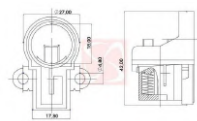

CODE	OEM	MOTOR TYPE	OEM N°
B-228-12V	DENSO		M371X64871,0216202010,0216202130, 0216202180,0216202190,0216202201, 0216202220,0216202310,0216202360, 0216202630,0216202750,0216202760, 0216202870,0216210650
MOTOR N°		BRUSHES DIMENSIONS	
1002103070, 1002103160, 1002103190, 1002103210, 1002103410, 1002103600, 1002103610, 1002103620, 1002103730, 1002103740, 1002111000, 1002111001, 1002111010, 1002111011, 1002111020, 1002111021, 1002111030, 1002111031, 1002111040, 1002111041, 1002111050, 1002111060, 1002111061, 1002111070, 1002111071, 1002111072, 1002111073, 1002111074, 1002111080, 1002111081, 1002111090, 1002111091, 1002111100, 1002111101, 1002111110, 1002111111, 1002111121, 1002111130, 1002111131, 1002111140, 1002111141, 1002111150, 1002111160, 1002111161, 1002111170, 1002111171, 1002111180, 1002111200, 1002111201, 1002111210, 1002111211, 1002111212, 1002111220, 1002111221, 1002111222, 1002111223, 1002111224, 1002111230, 1002111231, 1002111250, 1002111251, 1002111260, 1002111261, 1002111270, 1002111271, 1002111280, 1002111310, 1002111311, 1002111320, 1002111321, 1002111330, 1002111331, 1002111341, 1002111350, 1002111351, 1002111370,		5,0 x 7,0 x 15,0