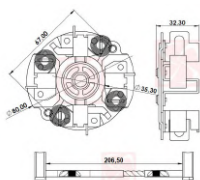

CODE	OEM	MOTOR TYPE	OEM Nº
A-196-12V	PRESTOLITE - LUCAS INDIEL	M100R	35262079,K-01236
MOTOR Nº		BRUSHES DIMENSIONS	
352.59.200, 352.59.260, 352.59.290, 352.59.450, 352.59.500 352.59.510, 352.59.520, 352.59.530, 352.59.550, 352.59.730 352.59.810, 352.59.820, 352.59.830, 352.59.840, 352.60.830 352.60.840, 352.60.900, 352.60.910, 352.61.050, 352.61.160		8,0 x 25,0 x 21,0	

APPLICATION

CASE MÁQUINAS DIVERSAS **CUMMINS** MOTOR B 5.9, MOTOR C 8.3, MOTOR ISB02 5.8 **DIVERSAS** CATERPILLAR, CHRYSLER, FREIGHTLINER, GRADALL, INTERNATIONAL, NAVISTAR **DODGE** RAM 2.500 CUMMINS 6CC 5.9L **FORD** CAMINHÕES CARGO 1622 C/ MOTOR CUMMINS, CAMINHÕES CARGO 2422 C/ MOTOR CUMMINS, CAMINHÕES CARGO 2425 C/ MOTOR CUMMINS, CAMINHÕES CARGO 2425 MIXER C/ MOTOR CUMMINS, CAMINHÕES CARGO 2630 C/ MOTOR CUMMINS **JOHN DEERE** COLHEITADEIRA 1550, TRATOR 1420, TRATOR 2140, TRATOR 2330, TRATOR 2420, TRATOR 2530, TRATOR 2730, TRATOR 2850, TRATOR 3140, TRATOR 3350, TRATOR 3420, TRATOR 3530, TRATOR 3540, TRATOR 3550, TRATOR 4420, TRATOR 4530, TRATOR 5320N, TRATOR 5410, TRATOR 5520N, TRATOR 5600, TRATOR 5700, TRATOR 627, TRATOR 6300, TRATOR 6600, TRATOR 6605, TRATOR 727, TRATOR 7505, TRATOR 7820, TRATOR DE ESTEIRAS 570, TRATOR DE ESTEIRAS 570A **NEW HOLLAND** TRATOR TM135, TRATOR TM135 E, TRATOR TM150, TRATOR TM150 E, TRATOR TM165, TRATOR TM180, TRATOR TS100, TRATOR TS110, TRATOR TS120 **ALMET** TRATORES **VALTRA** TRATOR 1280, TRATOR 1580, TRATOR 1780, TRATOR 685 C, TRATOR 785 C, TRATOR BH140, TRATOR BH160, TRATOR BH180, TRATOR BL77, TRATOR BL88, TRATOR BM100, TRATOR BM110, TRATOR BM120 **VOLKSWAGEN** CAMINHÕES 17220 8.3 C/ MOTOR CUMMINS 6CTAA, CAMINHÕES 17310 8.3 C/ MOTOR CUMMINS 6CTAA, CAMINHÕES 18310 8.3 C/ MOTOR CUMMINS 6CTAA, CAMINHÕES 23220 8.3 C/ MOTOR CUMMINS 6CTAA, CAMINHÕES 23310 8.3 C/ MOTOR CUMMINS 6CTAA, CAMINHÕES 26220 8.3 C/ MOTOR CUMMINS 6CTAA, CAMINHÕES 26260 8.3 C/ MOTOR CUMMINS 6CTAA, CAMINHÕES 26310 8.3 C/ MOTOR CUMMINS 6CTAA, CAMINHÕES TITAN TRACTOR