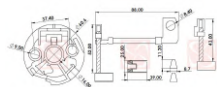

CODE	OEM	MOTOR TYPE	OEM Nº
A-172-12V	VALEO	D6RA	181961,594072,594367,124461600,9405828888, 582888
MOTOR Nº		BRUSHES DIMENSIONS	
432623, 433311, 436062, 726000, 726011, D6RA10, D6RA572, D6RA8		9,0 x 11,0 x 14,0	

APPLICATION

CITROËN AX 1.0, AX 1.0i, AX 1.1, AX 1.1i, AX 1.3, AX 1.4, AX 1.4i, BERLINGO 1.1i, BERLINGO 1.4, BERLINGO 1.4i, BERLINGO 1.4i GNV, BERLINGO 1.6 HDI 16V, BERLINGO 1.6i 16V, C15 1.0, C15 1.1, C15 1.1i, C15 1.4, C15 1.4i, C2 1.1i, C2 1.4i, C2 1.4i 16V, C2 1.6i 16V, C3 1.1i, C3 1.4i, C3 1.4i 16V, C3 1.4i GNV, C3 1.6i 16V, C4 1.4i 16V, C4 1.6i 16V, C4 1.6i BIOFLEX 16V, NEMO 1.4i, SAXO 1.0i, SAXO 1.1i, SAXO 1.4i, SAXO 1.6i, SAXO 1.6i 16V, XSARA 1.4i, XSARA 1.6i, XSARA 1.6i 16V, XSARA PICASSO 1.6i 16V, ZX 1.1, ZX 1.1i, ZX 1.4, ZX 1.4i **DIVERSAS** DAEWOO, DEUTZ, LOMBARDINI, MERCEDES-BENZ, OPEL, SATURN, TORO, VOLVO PENTA **FIAT** FIORINO 1.4i **JEEP** GRAND CHEROKEE 4.7L, GRAND CHEROKEE 5.2L **PEUGEOT** 1007 1.4i, 1007 1.4i 16V, 1007 1.6i 16V, 106 1.0 106 1.0i, 106 1.1, 106 1.1i, 106 1.3i, 106 1.4, 106 1.4i, 106 1.6i, 205 1.0, 205 1.0i, 205 1.1, 205 1.1i, 205 1.3, 205 1.4, 205 1.4i, 206 1.1i, 206 1.4i, 206 1.4i 16V, 206 1.6i, 206 1.6i 16V, 207 1.4 E, 207 1.4 E 16V, 207 1.4 VTI 16V, 207 1.6 E 16V, 207 1.6 VTI 16V, 306 1.1i, 306 1.4, 306 1.4i, 306 1.6i, 307 1.4i, 307 1.4i 16V, 307 1.6i, 307 1.6i 16V, 309 1.1, 309 1.1i, 309 1.4, 309 1.4i, 405 1.4, 405 1.4i, BIPPER 1.4i, PARTNER 1.1i, PARTNER 1.4, PARTNER 1.4 GNV, PARTNER 1.4i, PARTNER 1.6i 16V **VAUXHALL** ASTRA 2.0 D, CORSA 1.0 ANO 1997 ATÉ 2000, CORSA 1.2 ANO 1997 ATÉ 2000, VECTRA 2.0 D **VOLKSWAGEN** IBIZA **VOLVO** 240, 740, 760