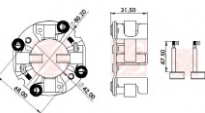

CODE	OEM	MOTOR TYPE	OEM Nº
A-191-12V	DELCO-REMY	29MT	10527547
MOTOR Nº			BRUSHES DIMENSIONS
19011400, 19011402, 19011403, 19011407, 8029001, 8200003, 8200014, 8200103, 8200196, 8200295, 8200326, 8200331, 8200400, 8200478, 8200495, 8200511, 8200564, 8200826, 8200848, 8200849, 8200853, 8200854, 8200866, 8200875, 8200885, 8200887, 8200889, 8200890			8,0 x 25,0 x 20,0

APPLICATION

AGRALE CAMINHÕES 1600, CAMINHÕES 4000, CAMINHÕES 5000, CAMINHÕES 6000, CAMINHÕES 7000, TRATOR 5065, TRATOR 5065.4 COMPACT, TRATOR 5075, TRATOR 5085, TRATOR BX100, TRATOR BX130, TRATOR BX4.100, TRATOR BX4.110, TRATOR BX4.130, TRATOR BX4.150, TRATOR BX4.90, TRATOR BX6.110, TRATOR BX6.150, TRATOR BX6.180 **ATLAS COPCO** COMPRESSOR DE AR XA56, COMPRESSOR DE AR XA76, COMPRESSOR DE AR XA77, COMPRESSOR DE AR XA97 **CASE** COLHEITADEIRA DE CAFÉ COFFEE EXPRESS 200 **FORD** CAMINHÕES CARGO 1317E (4X2) COM MOTOR CUMMINS ELETRÔNICO ISB 4 CILINDROS, CARGO 1317E (4X2) COM MOTOR CUMMINS ELETRÔNICO ISB 6 CILINDROS, CARGO 1517E (4X2) COM MOTOR CUMMINS ELETRÔNICO ISB 4 CILINDROS, CARGO 1517E (4X2) COM MOTOR CUMMINS ELETRÔNICO ISB 6 CILINDROS, CARGO 1717E (4X2) COM MOTOR CUMMINS ELETRÔNICO ISB 4 CILINDROS, CARGO 1717E (4X2) COM MOTOR CUMMINS ELETRÔNICO ISB 6 CILINDROS, CARGO 1722E (4X2) COM MOTOR CUMMINS ELETRÔNICO ISB 4 CILINDROS, CARGO 1722E (4X2) COM MOTOR CUMMINS ELETRÔNICO ISB 6 CILINDROS, CARGO 2422E (6X2) COM MOTOR CUMMINS ELETRÔNICO ISB 4 CILINDROS, CARGO 2422E (6X2) COM MOTOR CUMMINS ELETRÔNICO ISB 6 CILINDROS, CARGO 2428E (6X2) COM MOTOR CUMMINS ELETRÔNICO ISB 4 CILINDROS, CARGO 2428E (6X2) COM MOTOR CUMMINS ELETRÔNICO ISB 6 CILINDROS, CARGO 2622E (6X4) COM MOTOR CUMMINS ELETRÔNICO ISB 4 CILINDROS, CARGO 2622E (6X4) COM MOTOR CUMMINS ELETRÔNICO ISB 6 CILINDROS, CARGO 2628E (6X4) COM MOTOR CUMMINS ELETRÔNICO ISB 4 CILINDROS, CARGO 2628E (6X4) COM MOTOR CUMMINS ELETRÔNICO ISB 6 CILINDROS, CARGO 815E (4X2) COM MOTOR CUMMINS ELETRÔNICO ISB 4 CILINDROS, CARGO 815E (4X2) COM MOTOR CUMMINS ELETRÔNICO ISB 6 CILINDROS **GM** D20 COM MOTOR MAXION S4 4 CIL. 4.1, SILVERADO COM MOTOR MAXION S4 4 CIL. 4.1 **MARCOPOLO** ÔNIBUS BOXER, ÔNIBUS TORINO, ÔNIBUS VOLARE V8, ÔNIBUS VOLARE W8, ÔNIBUS VOLARE W9 **MERCEDES-BENZ** CAMINHÕES 1418 R, CAMINHÕES 1620 L, CAMINHÕES 1720, CAMINHÕES 1720 K, CAMINHÕES 710, CAMINHÕES 712 E, ÔNIBUS 0712, ÔNIBUS 0812, ÔNIBUS 0814