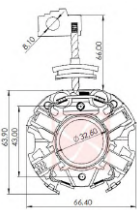

CODE	OEM	MOTOR TYPE	OEM Nº
A-126-12V	BOSCH - WAPSA		1004336811,1004336362,1004336426,1004336442,1004336467,1004336772,1004336904,1004336911,1004336919,1004336923,1004336961
MOTOR Nº			BRUSHES DIMENSIONS
0001106409, 0001107003, 0001108005, 0001108021, 0001108050, 0001108059, 0001108060, 0001108076, 0001108077, 0001108094, 0001108095, 0001108096, 0001108099, 0001108121, 0001108127, 0001108147, 0001108168, 0001108190, 0001108907, 0001111001, 0001111005			5,0 x 16,0 x 13,0

APPLICATION

OBSERVAÇÕES Porta-escovas com terminal saída para o lado esquerdo. **FIAT** TEMPRÁ 2.0 I.E., TEMPRÁ S.W., TIPO 1.8, TIPO 2.0 I.E. 16V **LADA** SAMARA 1.3, SAMARA 1.5, SHIGULI **VOLKSWAGEN** GOLF 1.8, GOLF II 1.8, PASSAT IMPORTADO 2.0