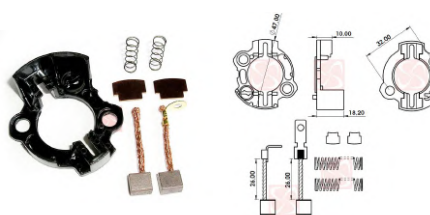

### APPLICATION

**HONDA** BIZ 125, CG 150

CODE	OEM	TIPO ARRANQUE	OEM Nº
<b>M-906-12V</b>	HONDA		
MOTOR Nº			BRUSHES DIMENSIONS
			7,5 x 6,0 x 8,0