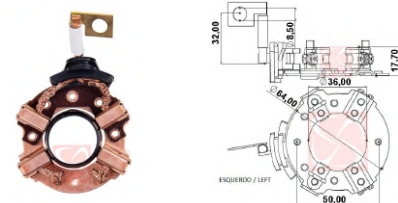

CODE	OEM	MOTOR TYPE	OEM Nº
A-258-12V	ISKRA		11131519,16908924,MSX131
MOTOR Nº		BRUSHES DIMENSIONS	
11131052, 11131233, 11131338, 11131517, 11131519, 11132314, 7010010008003, 7010601007002, 7011010001006, 7011010018000, AZE2117, AZE2173, AZE2193, AZE2195, AZE2251, AZE2642, IS1051, IS1079, IS1110, IS1363, IS1365, IS1426, MS118, MS133, MS134, MS154, MS380, MS413		6,0 x 12,0 x 11,0	

APPLICATION

AGRALE CAMINHÕES TX1100, MOTOR M795W, TRATOR 4100, TRATOR 4100.4, TRATOR 4118, TRATOR 4118.4