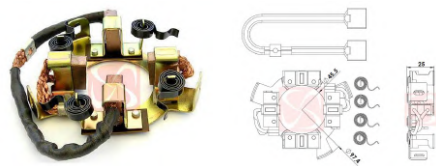

BRUSH-HOLDERS STARTER MOTORS

CODE	OEM	MOTOR TYPE	OEM Nº
A-103-12V	BOSCH - WAPSA	MPB	9001453024,246005
MOTOR Nº		BRUSHES DIMENSIONS	
224030, 9000453013, 9000453048		8,8 x 19,0 x 18,0	

APPLICATION

AGRALE-DEUTZ TRATOR 400 C/ MOTOR AGRALE M790, TRATOR 4000 C/ MOTOR AGRALE M790, TRATOR 4200 C/ MOTOR AGRALE M790, TRATOR 440 C/ MOTOR AGRALE M790 **FORD** MAVERICK V8 302