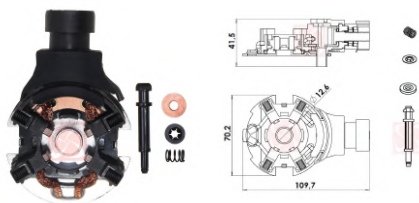

BRUSH-HOLDERS

STARTER MOTORS

CODE	OEM	MOTOR TYPE	OEM Nº
A-033-12V	MITSUBA		
MOTOR Nº		BRUSHES DIMENSIONS	
SM74012, SM74018		4,7 x 12,0 x 11,5	

APPLICATION

HONDA CRV 2012 EM DIANTE, HRV 2016, NEW CITY 2015 EM DIANTE, NEW CIVIC 2012 EM DIANTE, NEW FIT 2015 EM DIANTE

CODE	OEM	MOTOR TYPE	OEM Nº
A-199-12V	MITSUBA		
MOTOR Nº		BRUSHES DIMENSIONS	
31200-P30-902, SM402-13, SM402-13N, SM442, SM442-01, SM442-02, SM442-07, SM442-08, SM442-09, SM442-10, SM442-11, SM442-13, SM442-22, SM442-25, SM442-39, SM442-42		5,0 x 17,0 x 16,0	

APPLICATION

HONDA ACCORD 2.3 (1998 > 2002), ACCORD 3.0i V6 (1998 > 2002), CIVIC 1.6 (1993 > 1997), HR-V 1.6 16V (1999 >), ODYSSEY 2.3 (1998 > 1999) **ISUZU** OASIS 2.3L (1998 > 1999)