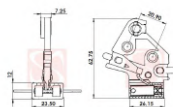

CODE	OEM	MOTOR TYPE	OEM Nº
B-220-12V	DELCO-REMY	27SI/ TYPE200SERIESIR/ EF	1876873,1876876,1852002,1984462,D766,
MOTOR Nº			BRUSHES DIMENSIONS
1100075, 1100076, 1100077, 1100082, 1100083, 1100088, 1100091, 1100092, 1100153, 1100154, 1100155, 1100156, 1100158, 1100159, 1100162, 1100163, 1100164, 1100165, 1100166, 1100167, 1100168, 1100174, 1100175, 1100176, 1100179, 1100181, 1100182, 1100189, 1100196, 1100198, 1100199, 1100200, 1100201, 1100202, 1100203, 1100204, 1100206, 1100207, 1100208, 1100209, 1100211, 1100214, 1100217, 1100218, 1100221, 1100222, 1100225, 1100226, 1100227, 1100228, 1100229, 1100230, 1100231, 1100232, 1100233, 1100234, 1100235, 1100236, 1100237, 1100238, 1100239, 1100240, 1100241, 1100242, 1100243, 1100246, 1100247, 1100249, 1100250, 1100251, 1100252, 1100253, 1100254, 1100255, 1100256, 1100257, 1100258, 1100259, 1100260, 1100261, 1100263, 1100264, 1100265, 1100268, 1100269, 1100270, 1100272, 1100273, 1100274, 1100275, 1100276, 1100280, 1100281, 1100287, 1100288, 1100289, 1100290, 1100291, 1100297, 1100298, 1100299, 1100300, 1100486, 1100487, 1100490, 1100491, 1100492, 1100493, 1100494, 1100497, 1100499, 1100542, 1100543, 1100544, 1100545, 1100546, 1100547, 1100548, 1100549, 1100550, 1100552, 1100554, 1100559, 1100560, 1100573, 1100574, 1100575, 1100576, 1100577, 1100578, 1100579, 1100580, 1100581, 1100582, 1100583, 1100584, 1100585, 1100587, 1100588, 1100589, 1100592, 1100593, 1100597, 1100936, 1101090, 1101091, 1101109, 1101134, 1101155, 1101157, 1101159, 1101178, 1101228, 1101240, 1101241, 1101243, 1101244, 1101245, 1101268, 1101279, 1101282, 1101285, 1101287, 1101298, 1101299, 1101300, 1101301, 1101303, 1101304, 1101305, 1101307, 1101308, 1101324, 1101345, 1101484, 1102359, 1102361, 1102362, 1102363, 1102367, 1102368, 1102369, 1102370, 1102375, 1102379, 1102460, 1102461, 1102465, 1102466, 1102467, 1102468, 1102471, 1102472, 1102474, 1102475, 1102476, 1102477, 1102478, 1102479, 1102480, 1102481, 1102482, 1102483, 1102484, 1102485, 1102486, 1102488, 1102491, 1102493, 1102494, 1102495, 1102496, 1102497, 1102498, 1102499, 1102500, 1102548, 1102549, 1102550, 1102847, 1102866, 1102867, 1102876, 1102896, 1102898, 1102907, 1102914, 1103147,			8,0 x 5,0 x 16,8