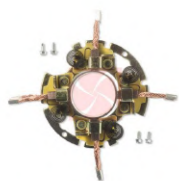

BRUSH-HOLDERS

STARTER MOTORS

CODE	OEM	MOTOR TYPE	OEM Nº
A-184-12V	DELCO-REMY	37MT/41MT	10468705(37MT),10468891(41MT)
MOTOR Nº			BRUSHES DIMENSIONS
10461169, 10461171, 10461227, 10461275, 10461718, 10478812, 10478818, 10478825, 10478890, 10478999, 10479035, 10479109, 10479187, 10479283, 1993874, 1993963, 1993964, 19939969, 8200107, 8200251, 8300038			9,6 x 28,6 x 26,6

APPLICATION

CATERPILLAR COLHEITADEIRA MT 875, EMPILHADERA V30 COM MOTOR 37MT, EMPILHADERA V40 COM MOTOR 37MT, EMPILHADERA V41 COM MOTOR 37MT, EMPILHADERA V50 COM MOTOR 37MT, EMPILHADERA V51 COM MOTOR 37MT, EMPILHADERA V60 COM MOTOR 37MT **DIVERSAS** AGCO **MASSEY FERGUNSON** TRATOR 2360 COM MOTOR CUMMINS **TEREX** MÁQUINAS DIVERSAS