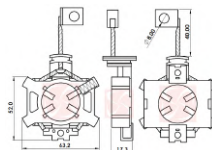

CODE	OEM	MOTOR TYPE	OEM Nº
A-253-12V	DELCO-REMY		10515785,111089,112816,9627548
MOTOR Nº			BRUSHES DIMENSIONS
10455503, 10455506, 10455515, 96275481, 96952005, 96952006			4,0 x 12,9 x 11,5

APPLICATION

DAEWOO ESPERO COM MOTOR 1.5 16V, KALOS COM MOTOR 1.4 16V, KALOS COM MOTOR 1.4, LACETTI COM MOTOR 1.4 16V, LACETTI COM MOTOR 1.6, LACETTI COM MOTOR 1.8, LANOS COM MOTOR 1.4, LANOS COM MOTOR 1.5, LANOS COM MOTOR 1.6 16V, NEXIA COM MOTOR 1.5, NEXIA COM MOTOR 1.5 16V, NUBIRA COM MOTOR 1.8, NUBIRA COM MOTOR 2.0 16V, NUBIRA COM MOTOR 1.6, NUBIRA COM MOTOR 1.6 16V, REZZO COM MOTOR 1.6, REZZO COM MOTOR 1.8, TACUMA COM MOTOR 1.8 **FIAT** STILO MULTI WAGON COM MOTOR 1.6 16V **GM** AVEO COM MOTOR 1.4, ESPERO COM MOTOR 1.5 16V, KALOS COM MOTOR 1.4, KALOS COM MOTOR 1.4 16V, LACETTI COM MOTOR 1.6, LACETTI COM MOTOR 1.4, LACETTI COM MOTOR 1.4 16V, LACETTI COM MOTOR 1.8, LANOS COM MOTOR 1.4, LANOS COM MOTOR 1.6 16V, LANOSCOM MOTOR 1.5, NEXIA COM MOTOR 1.6 16V, NEXIA COM MOTOR 1.8, NEXIA COM MOTOR 1.5, NEXIA COM MOTOR 1.6, NEXIA COM MOTOR 2.0 16V, NEXIACOM MOTOR 1.5 16V, REZZO COM MOTOR 1.6, REZZO COM MOTOR 1.8, TACUMA COM MOTOR 1.8 **MERCEDES-BENZ** 500 4.7 **OPEL** ASTRA F 1.4 I, ASTRA F 1.4 I 16V, ASTRA F 1.4 SI, ASTRA F 1.6 I, ASTRA F 1.6 I 16V, ASTRA G 1.2 16V, ASTRA G 1.2 I 16V, ASTRA G 1.4 I 16V, ASTRA G 1.6, ASTRA G 1.6 16V, ASTRA G 1.6 I, ASTRA G 1.6 I 16V, ASTRA G 1.6 TWINPORT, ASTRA H 1.4, ASTRA H 1.4 TWINPORT GTC **VAUXHALL** AGILA COM MOTOR 1.0, ASTRA COM MOTOR 1.4I, ASTRACOM MOTOR 1.6I, BELMONT COM MOTOR 1.6, CAVALIER COM MOTOR 1.6, CAVALIER COM MOTOR 1.4, CORSA COM MOTOR 1.4, MERIVA COM MOTOR 1.4, NOVA COM MOTOR 1.4I, TIGRA COM MOTOR 1.4, VECTRA COM MOTOR 1.6I, ZAFIRA COM MOTOR 1.6, ZAFIRA COM MOTOR 1.8