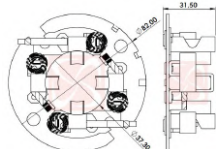

APPLICATION

BOBCAT MINIPÁCARREGADEIRAT83S **DAIHATSU** APPLAUSEI1.64X4, CHARADEI1.3, CHARADEIV1.316V, CHARADEIV1.5, CHARADEIV1.616VGTI, COPEN1.3, FEROZA1.6, GRANMOVE1.516V, HIJET(EXTOL)1.3, MATERIA1.5, SIRIONII1.3, TERIOSI1.34WD, TERIOSII1.54WD **DODGE** DAKOTA3.7, DAKOTA4.7, DURANGO3.7, RAM3.7, RAM4.7 **HONDA** ACCORDV2.3I16V, ACCORDV2.2TYPE-R ACCORDVII2.0, ACCORDVII2.04X4, ACCORDVII2.4I, ACCORDVII2.0I, CIVICVII1.7I, CIVICVII2.0I, CIVICVIII1.8, CR-VI2.0I16V, CR-VII2.4I, CR-VIII2.0I, EDIX2.0, FR-V1.8, FR-V2.0, JAZZII1.2I, JAZZII1.3I, JAZZII1.4, PRELUDEV2.2I16V, STREAM2.0I16V **JOHNDEERE** TRATORES **KUBOTA** CORTADORDEGRAMAZD25, CORTADORDEGRAMAZD28 **MITSUBISHI** RAIDER3.7, RAIDER4.7 **SUZUKI** ALTOIII1.0, ALTOIV1.1, BALENO1.3, BALENO1.6, GRANDVITARAI1.6, JIMNY1.34X4, SWIFTII1.3, SWIFTII1.6, SWIFTIII1.3, SX41.5, SX41.6, WAGONR+1.3 **TOYOTA** AURIS1.4VVT-I, AVENSIS1.6VVT-I, AVENSIS1.8VVT-I, CAMRY1.8TD, CAMRY2.0TD, CARINA2.0D, CARINAII2.0D, CELICA1.8I16V, COROLLA1.3, COROLLA1.4VVT-I, COROLLA1.6, COROLLA2.0D, CROWN2.0, LITEACE1.8D, MR2III1.8VVT-I, RAV4II1.8, YARIS1.0I16V, YARIS1.5VVT-I, YARISII1.3VVT-I **YANMAR** MINITRATORGE350

CODE	OEM	MOTOR TYPE	OEM Nº
A-211-12V	DENSO	OSGR	0285105010,8941674300,2814064040, 2814087602
MOTOR Nº		BRUSHES DIMENSIONS	
1280000832, 1280005350, 1280005760, 1280009560, 2280000200, 2280000391, 2280000460, 2280000880, 2280001780, 2280001890, 2280001891, 2280001892, 2280001893, 2280002630, 2280003000, 2280003640, 2280003642, 2280004210, 2280004980, 2280005020, 2280005021, 2280005022, 2280005023, 2280008040, 2280008041, 2280009010, 2280009220, 28140-60040-000, 4280002650		8,0 x 25,0 x 15,0	

APPLICATION

DAIHATSU ROCKY 2.8 D **HYSTER** EMPILHADEIRA H250 XM **ISUZU** CAMINHÃO NKR 2.8 D, CAMINHÃO NKR 3.1 D, CAMPO 2.5 TD, TROOPER 2.8 D, TROOPER 2.8 TD **KIA** BESTA 2.7, BESTA 2.8, BESTA 3.0, CAMINHÃO BONGO **KOMATSU** PÁ CARREGADEIRA WA70-6 **OPEL** FRONTERA 2.8 TD, MONTEREY 3.1 TD **TOYOTA** 4RUNNER 3.0 TD, AVENSIS 2.0 D-4D, CAMRY 1.8 TD, CAMRY 2.0 TD, CARINA 2.0 D, CARINA II 2.0 D, COROLLA 2.0 D, HIACE IV 2.5 D D-4D, HILUX 2.5 D D-4D, HILUX 2.8 D, HILUX 3.0 D, LAND CRUISER 3.0 D-4D, LITEACE 1.8 D, RAV4 II 2.0 D-4D