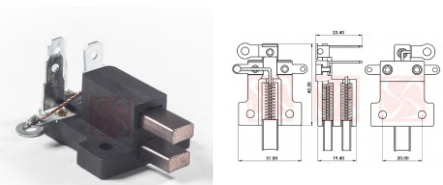

CODE	OEM	MOTOR TYPE	OEM Nº
B-208-12V	PRESTOLITE - LUCAS INDIEL		35212715,K01523
MOTOR Nº			BRUSHES DIMENSIONS
35213395, 35213850(12V70A)			4,5 x 8,0 x 16,5

APPLICATION

OBSERVAÇÕES Alternador 70A **MERCEDES-BENZ** CAMINHÕES 1112, CAMINHÕES 1114, CAMINHÕES 1215 L, CAMINHÕES 1517, CAMINHÕES 1615 L, CAMINHÕES 1620 L, CAMINHÕES 608 LD, CAMINHÕES 709 L, CAMINHÕES 710 L, CAMINHÕES 912 L, CAMINHÕES 913 L, ÔNIBUS OF1214, ÔNIBUS OH1114, ÔNIBUS OH1315