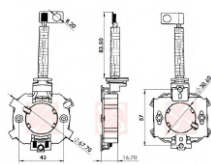

CODE	OEM	MOTOR TYPE	OEM Nº
A-179-12V	MITSUBISHI	PMGR	
MOTOR Nº			BRUSHES DIMENSIONS
56041014, 56041641AD, M000T843814, M001T74287ZC, M001T86884ZC, M0T843814, M1T74287ZC, M1T86884ZC, MD619097, MD619311			4,5 x 12,0 x 12,8

APPLICATION

DIVERSAS CHRYSLER, DODGE, MAZDA, MITSUBISHI, NISSAN, SUBARU **HYSTER** EMPILHADEIRAS / FORKLIFT ANO 1995 ATÉ 2005