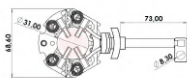

BRUSH-HOLDERS

STARTER MOTORS

CODE	OEM	MOTOR TYPE	OEM Nº
A-035-12V	MITSUBISHI		
MOTOR Nº			BRUSHES DIMENSIONS
12673600, 695085118, BZ163492937817MC			4,5 x 18,0 x 17,5

APPLICATION

CHEVROLET-GM CRUZE 1.4 TURBO 2017 START STOP, TRACKER 1.4 TURBO 2017 START STOP