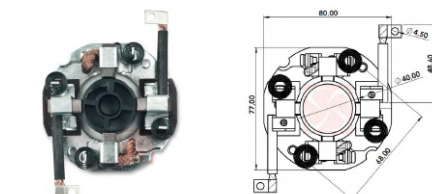

CODE	OEM	MOTOR TYPE	OEM Nº
A-134-24V	DELCO-REMY	28MT	10483823, 10456456, 10457627, 10457653
MOTOR Nº			BRUSHES DIMENSIONS
0001138056, 10479605, 10479623, 10479626, 10479629, 10479650, 10479652, 10479654, 10479655, 1113277, 1113291, 361002B302, A0051512201, A0051517601			8,0 x 25,0 x 19,5

APPLICATION

ASIA MOTORS BESTA **CASE** MÁQUINAS DIVERSAS **CUMMINS** MOTORES **FIAT-ALLIS** MOTONIVELADORA FG140.2 **KOMATSU** ESCAVADEIRA PC200 C/ MOTOR CUMMINS 4B 3.9L, ESCAVADEIRA PC200 C/ MOTOR CUMMINS 4BT 3.9L, ESCAVADEIRA PC200 C/ MOTOR CUMMINS 6B 5.9L, ESCAVADEIRA PC200 C/ MOTOR CUMMINS 6BTAA 5.9L, ESCAVADEIRA PC200(C/ MOTOR CUMMINS 6BT 5.9L **MERCEDES-BENZ** CAMINHÕES 1215, CAMINHÕES 1218 EL, CAMINHÕES 1218 L, CAMINHÕES 1318 L, CAMINHÕES 1418 EL, CAMINHÕES 1418 L, CAMINHÕES 1419, CAMINHÕES 1620 L, CAMINHÕES 1718, CAMINHÕES 1719, CAMINHÕES 1725, CAMINHÕES 1726, CAMINHÕES 1726 4X4, CAMINHÕES 1729 S, CAMINHÕES 2423, CAMINHÕES 2423 B, CAMINHÕES 2423 K, CAMINHÕES 2426 6X2, CAMINHÕES 2428, CAMINHÕES 2429 6X2, CAMINHÕES 712 C, CAMINHÕES 714 C, CAMINHÕES 715, CAMINHÕES 915 C, CAMINHÕES ACCELO 1016, CAMINHÕES ACCELO 815, CAMINHÕES ATEGO 1315, CAMINHÕES ATEGO 1418, CAMINHÕES ATEGO 1518, CAMINHÕES ATEGO 1718, CAMINHÕES ATEGO 1725, CAMINHÕES ATEGO 2425, CAMINHÕES ATRON 1319, CAMINHÕES ATRON 2324, CAMINHÕES ATRON 2729 B (BETONEIRA), CAMINHÕES ATRON 2729 K (BASCULANTE), CAMINHÕES ATRON 2729 P 6X4 (PLATAFORMA), CAMINHÕES AXOR 1933, CAMINHÕES AXOR 2533, CAMINHÕES AXOR 2826, CAMINHÕES AXOR 2828, CAMINHÕES AXOR 2831, CAMINHÕES AXOR 2831 B (BETONEIRA), CAMINHÕES AXOR 2831 K (BASCULANTE), CAMINHÕES AXOR 2831 P (PLATAFORMA), ÔNIBUS 1632, ÔNIBUS O500 M, ÔNIBUS O500 R, ÔNIBUS O500 U, ÔNIBUS OF1417, ÔNIBUS OF1418, ÔNIBUS OF1518, ÔNIBUS OF1519, ÔNIBUS OF1720 A, ÔNIBUS OF1721, ÔNIBUS OF1722, ÔNIBUS OF1724, ÔNIBUS OH1420, ÔNIBUS OHL1621, ÔNIBUS OHL1623