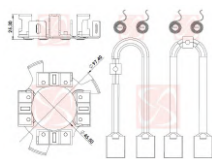

## STARTER MOTORS

CODE	OEM	MOTOR TYPE	OEM Nº
<b>A-201-12V</b>	BOSCH - WAPSA	EMT	
MOTOR Nº			BRUSHES DIMENSIONS
			8,8 x 19,0 x 22,0