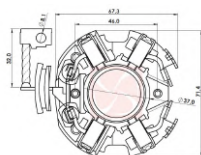

CODE	OEM	MOTOR TYPE	OEM Nº
A-219-12V	BOSCH - WAPSA	DM	9001081094,9001081068,9030731
MOTOR Nº			BRUSHES DIMENSIONS
0001112041, 9000081009, 9001081009, F000AL0300, F000AL0305, F000AL1094			5,0 x 12,0 x 11,6

APPLICATION

FIAT ELBA 1.5 SPI, FIORINO FURGÃO 1.0, FIORINO FURGÃO 1.5 MPI, FIORINO FURGÃO 1.5 SPI, PALIO 1.0 MPI 8V, PALIO 1.5, PALIO 1.5 MPI 8V, PALIO WEEKEND 1.0, PALIO WEEKEND 1.0 MPI 8V, PALIO WEEKEND 1.5, PALIO WEEKEND 1.5 8V, SIENA 1.0, SIENA 1.0 MPI 8V, SIENA 1.5, SIENA 1.5 MPI 8V, STRADA 1.5, STRADA 1.5 MPI 8V, UNO 1.5 SPI, UNO MILLE 1.0 MPI, UNO MILLE 1.0 SPI