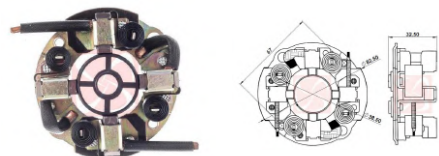

BRUSH-HOLDERS

STARTER MOTORS

APPLICATION

CARRIER MÁQUINAS DIVERSAS **CHRYSLER** VOYAGER 2.5 D **DAIHATSU** ROCKY 2.8 **DIVERSAS** ALLIS-CHALMERS, CATERPILLAR, CHEVROLET-GM, DODGE, GMC, KOMATSU, KUBOTA, LEXUS, MITSUBI-DEUTZ **HYSTER** EMPILHADEIRA H250XM **ISUZU** CAMINHÕES NKR 2.8 D, CAMINHÕES NKR 3.1 D, FASTER, TROOPER **KIA** BESTA 2.7 **OPEL** CAMPO 2.2 D, CAMPO 2.2 TD **THERMO KING** MÁQUINAS DIVERSAS **TOYOTA** 4RUNNER 3.0 TD, CAMRY 2.0 TD, CAMRY 2.8 TD, CARINA 2.0 D, COROLLA 2.0 D, CROWN 2.2 D, HIACE 2.4 D, HIACE 2.5 D-4D, HILUX 2.2 D, HILUX 2.4 TD, HILUX 2.5 D-4D, HILUX 2.8, LAND CRUISER 2.4 D, LAND CRUISER 3.0 D-4D, LITEACE 1.8 D, RAV4 2.0 D-4D **YANMAR** MINI TRATOR GE350, MOTOR 3TNE84, MOTOR 3TNV84, MOTOR 3TNV88

CODE	OEM	MOTOR TYPE	OEM Nº
A-161-24V	DENSO		028510-0500,28140-77090,0285105390
MOTOR Nº		BRUSHES DIMENSIONS	
028000-4800, 028000-5300, 028000-5301, 028000-5510, 028000-5511, 028000-5530, 028000-5550, 028000-5570, 028000-5690, 028000-5860, 028000-5861, 028000-6010, 028000-6012, 028000-6200, 028000-6460, 028000-7240, 028000-7810, 028000-8070, 028000-9040, 028000-9140, 028000-9760, 128000-1560, 128000-1561, 128000-1570, 128000-1571, 128000-1790, 128000-3080, 128000-8620, 128000-8621, 228000-7902, 3957593, 4996709		8,0 x 25,0 x 21,0	

APPLICATION

ASIA MOTORS TOPIC **CUMMINS** MOTOR ISB 6.7 **DAIHATSU** ROCKY 2.8 TD **DIVERSAS** ALLIS-CHALMERS, CASE, CATERPILLAR, DODGE, FORKLIFT, HINO, JOHN DEERE, MITSUBI-DEUTZ, TELEDYNE / CONTINENTAL, VERSATILE, WHITE, YANMAR **HITACHI** ESCAVADEIRA EX220 **ISUZU** TRUCK **KOMATSU** EMPILHADEIRA FD40 **KUBOTA** TRATOR M5500DT, TRATOR M5500F, TRATOR M5950DT, TRATOR M6030DTN, TRATOR M6030L, TRATOR M7030DT, TRATOR M7030DTL, TRATOR M7030DTNB, TRATOR M7030F, TRATOR M7030L, TRATOR M7030N, TRATOR M7030SUDT, TRATOR M7500DT, TRATOR M7500F, TRATOR M7500L, TRATOR M8030DT, TRATOR M8030DTL, TRATOR M8030DTM, TRATOR M8030DTS, TRATOR M8030F, TRATOR M8030MDTL, TRATOR M8030MF, TRATOR M8030ML, TRATOR MF5950DTS, TRATOR MF5950FC, TRATOR MF5950S, TRATOR MF6030DTL **TOYOTA** 4RUNNER 2.4 TD, BANDEIRANTE 3.6 D, CROWN 2.2 DIESEL, HIACE 2.2 DIESEL, HIACE 2.4 DIESEL, HIACE 2.4 TD, HILUX 2.4 DIESEL 4WD, LAND CRUISER 2.4 DIESEL, LAND CRUISER 2.4 TD, LAND CRUISER 2.6 DIESEL, LAND CRUISER 3.6 D, LAND CRUISER 4.0 D, LAND CRUISER 4.0 TD, LAND CRUISER 4.2 D, LAND CRUISER 4.2 TD, MÁQUINA EMPILHADEIRA 2FD100, MÁQUINA EMPILHADEIRA 2FD115, MÁQUINA EMPILHADEIRA 2FD135, MÁQUINA EMPILHADEIRA 3FD, MÁQUINA EMPILHADEIRA 4FD20, MÁQUINA EMPILHADEIRA 4FD23, MÁQUINA EMPILHADEIRA 5FD20, MÁQUINA EMPILHADEIRA 6FD25, MÁQUINA EMPILHADEIRA 6FD30, MÁQUINA EMPILHADEIRA FD100, MÁQUINA EMPILHADEIRA FD70