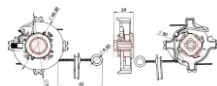

CODE	OEM	MOTOR TYPE	OEM Nº
A-171-12V	VALEO		187517,594351,594479,594290,A0011510914, 7701047342,6S6511000AA
MOTOR Nº		BRUSHES DIMENSIONS	
433276, 438027, 438054, 438081, 438110, 438126, 438128, 438129, 438144, 438147, 438163, 438185, 455747, 455876, 455950, 455974, 458162, 458165, 458179, 726024, BD7E17, BD7E44, D7E10, D7E11, D7E15, D7E18, D7E19, D7E20, D7E22, D7E23, D7E27, D7E28, D7E38, D7E4, D7E43, D7E45, D7E47, D7E48, D7E52, D7E6, D7E70, D7E8, D7ED28, D7ED281, TS10E3, TS10E4, TS10E5		6,5 x 8,0 x 11,0	

APPLICATION

CHEVROLET GM ASTRA 1.8 OHC, CELTA 1.0, CELTA 1.4, CORSA 1.0 EFI OHC, CORSA 1.0 MPFI OHC, CORSA 1.0 MPFI VHC, CORSA 1.4 EFI OHC, CORSA 1.4 MPFI OHC, CORSA 1.6 EFI OHC, CORSA 1.6 MPFI OHC, CORSA 1.8 EFI OHC, CORSA 1.8 FLEXPOWER, CORSA 1.8 MPFI OHC, MERIVA 1.8 OHC **FIAT** PALIO 1.8 OHC, STILO 1.8 OHC **FORD** COURIER 1.0L, COURIER 1.6L, ECOSPORT 1.0 L COM MOTOR SUPERCHARGER, ECOSPORT 1.6L, ESCORT 1.6L, ESCORT 1.6L KA 1.0L, FIESTA 1.0L, KA1.6L, NOVO FIESTA 1.0 L COM MOTOR SUPERCHARGER **MERCEDES-BENZ** CLASSE A 140 1.4i, CLASSE A 150 1.5i, CLASSE A 160 1.6i, CLASSE A 170 1.7i, CLASSE A 200 2.0i, CLASSE B 150 1.5i, CLASSE B 170 1.7i, CLASSE B 170 2.0i, CLASSE B 180 2.0i, CLASSE B 200 2.0i **PEUGEOT** CARROS 206 1.6 16V **RENAULT** CLIO 1.4i 16V, CLIO 1.6 16V, KANGOO 1.6, KANGOO 1.6 16V, LAGUNA 1.6i 16V, LOGAN 1.4 MPI, LOGAN 1.6 MPI, MEGANE 1.4i 16V, MEGANE 1.6, MEGANE 1.6 16V, R11 1.6, R12 1.6, R19 1.6, R19 1.8, R9 1.6, R9 1.7, SANDERO 1.4 MPI, SCÉNIC 1.4i 16V, SCÉNIC 1.6, SCÉNIC 1.6 16V, THALIA 1.4i 16V, THALIA 1.6i 16V