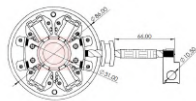

BRUSH-HOLDERS

STARTER MOTORS

CODE	OEM	MOTOR TYPE	OEM Nº
A-164-12V	BOSCH - WAPSA	EV	6033AD0161,6033AD0409, 6033AD04116033AD1255,6033AD1259, 6033AD0216,6033AD0404,6033AD0370, 6033AD1250,6033AD0161,6033AD0369
MOTOR Nº			BRUSHES DIMENSIONS
0001218774, 0001223002, 0001223004, 0001223016, 0001223021, 0001223022, 0001223505, 0001230007, 93828721, F000AL0130			6,1 x 22,0 x 15,5

APPLICATION

DIVERSAS CATERPILLAR, DEUTZ, ISUZU, IVECO, KHD **FORD** F1000 C/ MOTOR CUMMINS, F250 C/ MOTOR CUMMINS, F350 C /MOTOR CUMMINS, F4000 C/ MOTOR CUMMINS 4BTAA (11/1998 EM DIANTE) **NEW HOLLAND** TL 100 (09/1997 EM DIANTE), TL 70, TL 80, TL 90