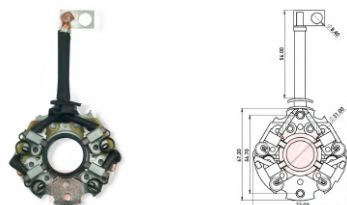

CODE	OEM	MOTOR TYPE	OEM Nº
A-155-12V	mitsubishi	PMGR	M649T01271,MD611217,M649T01272, M649T01273,M649T06871,M649T09471, MD611731,MD611918,3616935010, 2337842L70,2337842L71
MOTOR Nº			BRUSHES DIMENSIONS
1043100GG010, 1250299, 2330030F11, 2330030R13, 2330044R11, 233004E210, 2330050Y11, 2330052F10, 2330053J12, 2330081N11, 23300-GS20A, 23300W9810, 3610023160, 361003E020, 471Q3708950, L2580, M000T6-5581, M000T81181, M000T90482, M000T90482ZC, M000T91781, M000T91981, M000T91981ZC, M001T40371 M001T60081, M001T60181, M001T60185, M001T60281, M001T60381, M001T60581, M001T61181, M001T64285, M001T68281, M001T68381, M001T68681, M001T70281, M001T70283, M001T70482, M001T70483, M001T70685, M001T70981, M001T70981A, M001T70982, M001T70985, M001T71381, M001T71382, M001T71382ZC, M001T71481 M001T71481A, M001T71781, M001T71781A, M001T72081 M001T72085, M001T72086, M001T72086A, M001T72087, M001T72088, M001T72181, M001T72182, M001T72281, M001T72281A, M001T72481, M001T72581, M001T72583, M001T72583G, M001T72981, M001T72985, M001T72985A M001T73281, M001T73283, M001T73381, M001T73381ZC M001T73383, M001T73481, M001T73481A, M001T73881, M001T75181, M001T75181A, M001T75581, M001T75681, M001T77081, M001T77181, M001T77281, M001T77381, M001T77581, M001T77777, M001T77777ZC, M001T77781 M001T77781ZC, M001T78181, M001T78581, M001T78581ZC, M001T78881, M001T79081, M001T79483 M001T79681, M001T79781, M001T90081A, M001T96081, M001T96281, M001T96781, M002T53083, M003T70381, M00D099667, M00D112625, M00D136933, M00D162839, M00D162840, M00D162842, M00D162843, M00D172860, M00D172861, M00D172863, M00D172864, M00D309471, M00D313327, M00D328235, M00P112033, M00P112040, M00P112042, M00P112043, MOT81181, MOT90482, MOT90482ZC, MOT91781, MOT91981, MOT91981ZC,			4,5 x 12,0 x 17,0