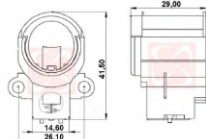

APPLICATION

CHRYSLER CIRRUS 2.0I, CIRRUS 2.4, CIRRUS 2.5I V6, CONCORDE 2.7, GRAND CHEROKEE III 2.4, GRAND VOYAGER III 2.4, GS DAYTONA SHELBY 2.5, GS DAYTONA SHELBY 2.5I TURBO, INTREPID 2.7, LEBARON 2.2I, LEBARON 2.2I TURBO, LEBARON 2.5I, LEBARON 2.5I TURBO, LEBARON 3.0I V6, STRATUS 2.0I 16V, STRATUS 2.4I 16V, VISION 3.3I V6, VOYAGER 3.0 V6, VOYAGER III 2.4 AWD, VOYAGER III 2.4I, VOYAGER III 3.0 V6, VOYAGER III 3.3 V6 **DODGE** CARAVAN III 2.4, DAKOTA 2.5, DAKOTA 4.7 V8, DURANGO 4.7 V8, RAM 1500, RAM 2500, RAM 3500, RAM 5.0 V8, SHADOW, STRATUS 2.0 16V, STRATUS 2.4 16V **JEEP** CHEROKEE 2.4, CHEROKEE 2.5, CHEROKEE 4.0, COMANCHE 2.5, COMANCHE 4.0, GRAND CHEROKEE 4.0, GRAND CHEROKEE II 4.0, GRAND CHEROKEE II 4.7 V8, WRANGLER 2.4, WRANGLER 2.5, WRANGLER 4.0, WRANGLER II 2.5, WRANGLER II 4.0, WRANGLER TJ **PLYMOUTH** ACCLAIM, BREEZE, SUNDANCE