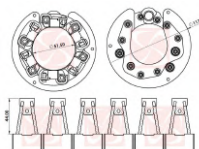

CODE	OEM	MOTOR TYPE	OEM Nº
A-188-24V	DELCO-REMY	50MT	1984974,1985065
MOTOR Nº			BRUSHES DIMENSIONS
10461088, 10461105, 10461150, 10461156, 10461381, 10461400, 10461407, 10461499, 10461746, 10461747, 10461748, 10465600, 10465603, 10478822, 10478823, 10478846, 10478847, 10478850, 10478851, 10478852, 10478853, 10478855, 10478856, 10478861, 10478862, 10478863, 10478864, 10478865, 10478866, 10478873, 10478874, 10478878, 10478880, 10478882, 10478883, 10478884, 10478887, 10478888, 10478889, 10478899, 10478901, 10478903, 10478905, 10478907, 10478908, 10478909, 10478911, 10478912, 10479075, 10479088, 10479126, 10479144, 10479145, 10479152, 10479153, 10479218, 10479222, 10479270, 10479272, 10479296, 10479327, 10479333, 10479335, 10479339, 10479340, 10479342, 10479343, 10479345, 10479346, 10479368, 1990227, 1990228, 1990229, 1990231, 1990232, 1990233, 1990235, 1990236, 1990240, 1990241, 1990243, 1990244, 1990247, 1990249, 1990262, 1990263, 1990264, 1990267, 1990268, 1990269, 1990270, 1990272, 1990276, 1990291, 1993739, 1993753, 1993781, 1993825, 1993839, 1993840, 1993841, 1993847, 1993860, 1993922, 1993927, 1993989, 8200035, 8200098, 8200108, 8200206, 8200207, 8200209, 8200259, 8200388, 8200407, 8200480, 8200481, 8200496, 8200528, 8200531, 8200532, 8200533, 8200534, 8200535, 8200536, 8200537, 8200540, 8200541, 8200542, 8200573, 8200574, 8200575, 8200577, 8200590, 8200592, 8200598, 8200797, 8200798, 8200812, 8200831, 8201092, 8201093, 8201094, 8201153, 9000794, 9000871			8,0 x 38,0 x 21,5

APPLICATION