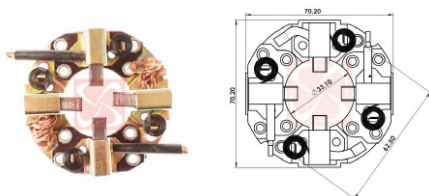

CODE	OEM	MOTOR TYPE	OEM Nº
A-145-24V	mitsubishi	OSGR/PLGR	M649T05072,ME700140
MOTOR Nº			BRUSHES DIMENSIONS
M002T65271, M002T65272, M002T66272, M002T67871, M002T67881, M2T65271, M2T65272, M2T66272, M2T67871, M2T67881, ME017035, ME017085			7,0 x 18,0 x 18,5

APPLICATION

DIVERSAS CASE, YALE **KUBOTA** MOTOR FRIGORIFICO **mitsubishi** CAMINHÃO, CANTER 211 DIESEL, CANTER 444 DIESEL, EMPILHADEIRA FD20