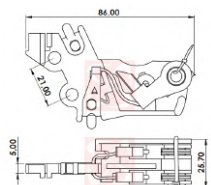

CODE	OEM	MOTOR TYPE	OEM Nº
B-213-24V	DELCO-REMY		1979724,10467934
MOTOR Nº			BRUSHES DIMENSIONS
10479924, 10479925, 10479926, 10479927, 10479929, 10479930, 1101194, 1101205, 1101439, 1101440, 1102551 1117965, 15SI, 19010105, 19010111, 19010112, 19010182, 19010195, 19010196, 19010200, 19010205, 21SI, SERIESEF SERIESIR, TYPE116			5,0 x 6,0 x 22,0

APPLICATION

MERCEDES-BENZ CAMINHÃO 710, CAMINHÃO 712