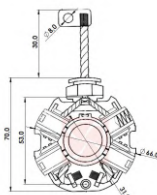

CODE	OEM	MOTOR TYPE	OEM Nº
A-234-12V	MITSUBISHI	MR9943/PMGR	M0T87681, 233804A00B, CY0118X70, ZJ3818X70
MOTOR Nº			BRUSHES DIMENSIONS
05034555AA, 12601721, 12617229, 233001HC0D, 233001HK0C, 28046F, 28046FR, 50051394, 5034555AA, 56029584AA, 56029817AA, 56044735AB, 8200584664, 9E5T-11000-AC, M00032272, M000T1627ZC, M000T20371, M000T20371ZC, M000T20472, M000T20672, M000T20771, M000T22371, M000T30771, M000T31572ZC, M000T32071, M000T32071ZC, M000T32175ZC, M000T32181ZC, M000T32271, M000T32271ZE, M000T32272, M000T32371, M000T32371ZC, M000T32771, M000T33071, M000T33371, M000T33571Z, M000T33871ZC, M000T33971, M000T34071ZC, M000T36571, M000T36571ZC, M000T36572ZC, M000T36771, M000T37371ZC, M000T376712T, M000T37671ZT, M000T45171ZC, M000TD0971, M000TD5771ZC, M032071ZC, M0T20371, M0T20371ZC, M0T20771, M0T31572ZC, M0T32071, M0T32071ZC, M0T32271, M0T32271ZE, M0T32272, M0T32371, M0T32371ZC, M0T32771, M0T33071, M0T33371, M0T33971, M0T34071ZC, M0T36771			4,5 x 12,0 x 12,0

APPLICATION

CHEVROLET-GM CAPTIVA V6 **CHRYSLER** SEBRING 2.4L(144) L4 2007 ATÉ 2009 **CITROEN** BERLINGO II 1.6 VTI, C1 II 1.0 VTI, C1 II 1.2 VTI, C3 II 1.4 VTI, C3 II 1.6 VTI, C4 1.6 VTI, C4 GRAND PICASSO 1.6 16V, C4 PICASSO 1.6 16V, C5 III 1.6 VTI, DS3 1.6 VTI, DS4 1.6 **DODGE** AVENGER 2.4, AVENGER 2.4L(144) L4 2008 ATÉ 2009, CALIBER 1.8L(110) L4 2007 ATÉ 2009, CALIBER 2.0L(122) L4 2007 ATÉ 2009, CALIBER 2.4L(144) L4 2007 ATÉ 2009, JOURNEY 2.4L(144) L4 2009 **FIAT** 500, FREEMOUNT 2.4 **FORD** FOCUS, FUSION, NEW FIESTA 2012, RANGER **HONDA** ACCORD VII 2.0, ACCORD VII 2.0 4X4, ACCORD VII 2.4i, CR-V 2.4i **JEEP** COMPASS 2.0L(122) L4 2007 ATÉ 2009, COMPASS 2.4L(144) L4 2007 ATÉ 2009, PATRIOT 2.0L(122) L4 2007 ATÉ 2009, PATRIOT 2.4L(144) L4 2007 ATÉ 2009 **MITSUBISHI** AIRTREK, COLT 1.6, COLT 2.0 2003 ATÉ 2007, LANCER 1.6, LANCER 2.0 2003 ATÉ 2007, PAJERO IO 2.0L 1999 ATÉ 2003, PAJERO TR4 **NISSAN** ALTIMA 3.5, MARCH, MAXIMA 3.5, QUEST 3.5 **OPEL** AGILA 1.0, AGILA 1.2 **PEUGEOT** 207 1.6 VTI, 208 1.0 VTI, 308 LL 1.2 VTI, RCZ 1.6 16V