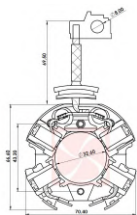

CODE	OEM	MOTOR TYPE	OEM Nº
A-127-12V	BOSCH - WAPSA	DB/DW	1004336257,1004336402,1004336408,1004336429,1004336440,1004336446,1004336459,1004336466,1004336732,1004336737,1004336777,1004336808,1004336847,1004336906,1004336926,1004336927,1004336933,1004336958,1004336983,1004336988,1004336990,1004336991,1004336800,1004336884
MOTOR Nº			BRUSHES DIMENSIONS
0001109011, 0001109012, 0001110001, 0001110002,			6,0 x 18,0 x 14,5