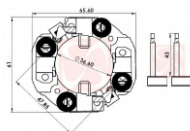

CODE	OEM	MOTOR TYPE	OEM Nº
A-212-12V	DENSO	OSGR	028510-5800,0285106020,31208-P5G-0030, RFL118X70,2814054380,2814062030
MOTOR Nº		BRUSHES DIMENSIONS	
2280002120, 2280002121, 2280002122, 2280002123, 2280002124, 2280002680, 2280002682, 2280002690, 2280002700, 2280002980, 2280002990, 2280003260, 2280003840, 2280003841, 2280003842, 2280003850, 2280003851, 2280003852, 2280003920, 2280004050, 2280004291, 228000-4390, 228000-4391, 228000-4392, 2280004570, 2280004571, 2280004580, 2280004590, 2280004740, 2280004750, 2280004790, 2280004830, 2280005120, 2280005121, 2280005382, 2280005791, 2280005860, 2280005861, 2280005862, 2280006010, 2280006482, 2280006921, 2280006951, 2280007111, 2280007220, 2280007390, 2280007800, 2280007801, 2280008150, 2280008430, 2280008440, 280-7000, 2810054380, 28100-54380, 4280000250, 4280000260, 4280000500, 4280001280, 4280002730		7,0 x 25,0 x 15,5	

APPLICATION

CASE TRATORES **DIVERSAS** ACURA, DODGE, GEHL, HYSTER, LEXUS, NEW HOLLAND, PETTER, YALE **FORD** ECONOVAN 2.0 D, RANGER 2.5 D, RANGER 2.5 TD, RANGER 2.5 TDCI **HYSTER** EMPILHADEIRA H110XL, EMPILHADEIRA H135XL, EMPILHADEIRA H155XL, EMPILHADEIRA H155XL2, EMPILHADEIRA H70XL, EMPILHADEIRA S120XL, EMPILHADEIRA S135XL, EMPILHADEIRA S155XL, EMPILHADEIRA S70XL **KIA** BESTA 2.2 D, RETONA 2.0 TD, SPORTAGE I 2.0 TD **LAND ROVER** DEFENDER 2.5 TD, DISCOVERY II 2.5 TD, FREELANDER I 2.0 TD **MAZDA** 626 III 2.0 D, 626 IV 2.0 D, B2200 2.2 D, B2500 2.5 TD, BT50 2.4, BT50 3.0 CDVI **MINI** ONE 1.4 D **NEW HOLLAND** MINI PÁ CARREGADEIRA L175, TRATOR 1920, TRATOR 2120 **SUZUKI** GRAND VITARA I 2.0 TD, VITARA 2.0 TD **TOYOTA** 4RUNNER 2.7, 4RUNNER 3.0 TD, AURIS 1.4 D-4D, COROLLA 1.4 D-4D, DYNA 100 1995 EM DIANTE, DYNA 150 2.4 1987 ATÉ 1988, HIACE 2.4 DIESEL, HIACE 2.4 TD, HIACE 2.4 TD 4WD, HILUX 2.4 TD 4WD, HILUX 2.5 D-4D, LAND CRUISER 2.4 TD, LAND CRUISER 3.0 D-4D, LAND CRUISER 4.5, SL, YARIS II 1.4 D-5D