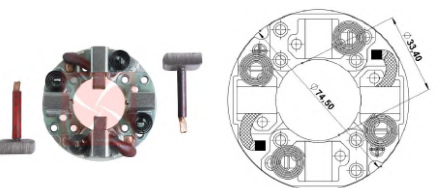

CODE	OEM	MOTOR TYPE	OEM Nº
A-360-12V	mitsubishi		
MOTOR Nº			BRUSHES DIMENSIONS
21423488, 3588491, 3594614, 3801296, 3803938, 3841359, 874501, M008T55578, M008T55579, M008T55779			8,0 x 24,0 x 18,0

APPLICATION

VOLVO PENTA D4-180, PENTA D4-210, PENTA D4-225, PENTA D4-240, PENTA D4-250, PENTA D4-260, PENTA D4-300, PENTA D6-280, PENTA D6-310, PENTA D6-330, PENTA D6-350, PENTA D6-370, PENTA D6-435(2010->)