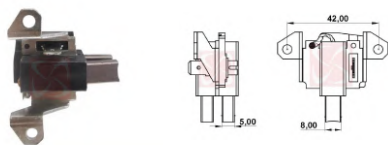

BRUSH-HOLDERS

ALTERNATORS

CODE	OEM	MOTOR TYPE	OEM Nº
B-002-12V	BOSCH - WAPSA PRESTOLITE - LUCAS INDIEL		133179
MOTOR Nº			BRUSHES DIMENSIONS
0120300510, 0120300511, 0120300512, 0120300513, 0120300514, 0120300515, 0120300516, 0120300517, 0120300543, 0120300544, 0120300555, 0120400706, 0120400707			5,0 x 8,0 x 17,0

APPLICATION

CLAAS DOMINATOR56, DOMINATOR66, MERCATOR50, MERCATOR60FORD, MERCATOR60MB, MERCATOR75FORD