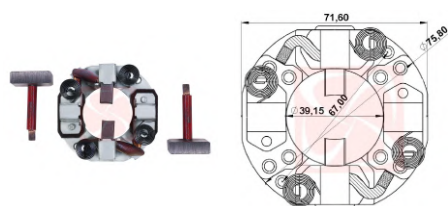

CODE	OEM	MOTOR TYPE	OEM Nº
A-050-12V	DENSO	PLGR	
MOTOR Nº			BRUSHES DIMENSIONS
428000-8760, 4280008761, 428000-8761, 4280008762, 428000-8762, 4280008763, 428000-8763, 428000-8764, 428080-8760, 4380004441, 4882807, DSN2094, RE531501			9,0 x 30,0 x 21,0

APPLICATION

JOHN DEERE 250 61HP, 260 69HP, 5078 4.5, 5085 4.5, 5090 4.5, 5310, 5310N, 5410, 5410N, 5420 4.5L DIESEL, 5510, 5520 4.5L DIESEL, 5615, 5715