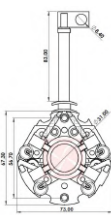

CATERPILLAR MÁQUINAS ESCAVADEIRA 304CR **CHRYSLER** CIRRUS 2.5, CONCORDE 2.7, GRAND VOYAGER 2.4I, SEBRING 2.5, VOYAGER 2.4I **CITROËN** C4 I 2.0 16V, C5 I 1.8, C5 III 1.8 16V, C8 2.0, XSARA PICASSO 1.8I 16V **CLARK** EMPILHADEIRA **DODGE** STRATUS 2.5 **FIAT** SCUDO 2.0 16V **FORD** MAVERICK 2.4I **HYUNDAI** COUPÉ (TIBURON/TUSCANI), ELANTRA 1.6, ELANTRA 1.8, H1 2.4, LANTRA 1.6, LANTRA 1.8, LANTRA II 2.0I 16V, SANTAMO 2.0, SONATA 1.8, SONATA 2.0, SONATA 2.4, SONATA III 3.0I V6, TRAJET 2.0 16V, TUCSON 2.0 **BYUNDAI CAMINHÕES** H100 2.4, HR **JAC** J2 1.5, J3 1.2 **JEEP** LIBERTY 2.4, WRANGLER 2.4 **KIA** CARENS II 2.0, CERATO I 2.0, COLT III 1.8 GTI, COLT IV 1.6, COLT V 1.6, JOICE 2.0, RETONA 2.0 16V, ROADSTER 1.8, SEPHIA 1.8, SORENTO 3.5 V6, SPECTRA, SPORTAGE **KOMATSU** EMPILHADEIRA **MAZDA** 323 IV 1.8 16V, 323 V 2.0 V6, 626 III 2.0, 626 IV 2.5 V6, 929 3.0 V6, MPV 3.0, MX3 1.8I V6, MX6 2.0I, MX6 2.5I V6, RX7 1.2 RX7 1.3, RX7 1.3 TURBO, XEDOS 2.0 V6, XEDOS 2.5 V6 **MITSUBISHI** COLT III 1.8 GTI, ECLIPSE 1.8, ECLIPSE 2.0, GALANT VI 2.0 16V, GALANT VI 2.4 GDI, GALLOPER 3.0I V6, L200 2.0, LANCER III 1.8 GTI, LANCER VII 2.0, OUTLANDER I 2.0, PAJERO 3.0 V6, PAJERO 3.5 V6, SPACE GEAR 2.0, SPACE GEAR 2.4, SPACE RUNNER 1.8, SPACE RUNNER 2.0, SPACE RUNNER 2.4 GDI, SPACE WAGON III 2.4 GDI, SPACE WAGON III 2.4 GDI **NISSAN** 100NX 2.0, 200SX 2.0I TURBO, PATHFINDER 3.5, PRAIRIE 2.0, PRIMERA 2.0, SUNNY II 1.6 16V, SUNNY II 1.8 GTI 16V, SUNNY III 2.0 GTI 16V, TERRANO II 2.4 GDI, **PEUGEOT** 206 2.0, 307 2.0, 307 2.0I, 308 2.0, 406 2.0 16V HPI, 406 2.2I 16V, 607 2.2 16V, 806 2.0 16V **SUBARU** IMPREZA 2.0 TURBO, LEGACY 1.8, LEGACY 2.0, LEGACY 2.0 TURBO, LEGACY 2.2, LEGACY 2.5, OUTBACK 2.5I 16V **SUZUKI** BALENO 1.3, BALENO 1.8, BALENO 1.9 TD, SWIFT 1.3, SWIFT 1.3 GTI, SWIFT 1.6, WAGON R+ 1.3 **TOYOTA** EMPILHADEIRA **YALE** EMPILHADEIRA

CODE	OEM	MOTOR TYPE	OEM Nº
A-156-12V	MITSUBISHI		M649T01271, M649T09371, 3616932510, 3617032500
MOTOR Nº		BRUSHES DIMENSIONS	
125313, 33002709, 36100-23070, 36100-37210, 36100-3E020, M001T4283ZC, M001T70381, M001T70481, M001T70485, M001T70781, M001T71081, M001T71281, M001T71581, M001T71681, M001T71881, M001T76081, M1T4283ZC, M1T70381, M1T70481, M1T70485, M1T70781, M1T70881, M1T71081, M1T71281, M1T71581, M1T71681, M1T71881, QD1119, S11-3708110GA, TM000A37901		4,5 x 12,0 x 17,5	

APPLICATION

CHERY QQ **CHEVROLET-GM** OMEGA6CC3.0 **CLARK** EMPILHADEIRA C/ MOTOR MITSUBISHI CGP 25 **DIVERSAS** CATERPILLAR, CHRYSLER, DODGE, EAGLE, FORD, GEO, GM, MAZDA, MERCURY, MITSUBISHI, NISSAN, PLYMOUTH, SUBARU, SUZUKI **HYUNDAI** H100, INFINITI **JEEP** CHEROKEE, WRANGLER (97-98) **YALE** EMPILHADEIRA C/ MOTOR MITSUBISHI CGP 25