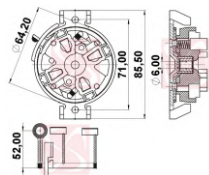

BRUSH-HOLDERS

STARTER MOTORS

CODE	OEM	MOTOR TYPE	OEM Nº
A-303-12V	VALEO	D6G/D6GS/TS12ER	594674
MOTOR Nº		BRUSHES DIMENSIONS	
02M911023M, 02T911023S, 02T911023T, 02Z911023G, 0AM911023B, 0AM911023T, 438171, 438172, 438173, 438174, 438177, 438219, 438262, 458213, 458214, 458215, 458216, 458225, 458372, 458422, D6G2, D6GS11, D6GS11M, D6GS12, D6GS12M, D6GS13, D6GS13M, D6GS14, D6GS14M, D6GS19, D6GS36, TS12ER20, TS12ER22M		6,5 x 10,0 x 15,0	

APPLICATION

AUDI A1 1.2 TFSI, A3 1.6, A3 1.6 FSI, A3 1.6 FSI SPORTBACK, A3 1.6 SPORTBACK, A3 2.0 FSI, A3 2.0 FSI SPORTBACK **CHEVROLET GM** SAIL **CITROËN** C3 **SEAT** ALTEA 1.6, ALTEA 2.0, LEON 1.6, LEON 1.8, LEON 2.0, TOLEDO 2.0 **SKODA** OCTAVIA 1.6, OCTAVIA 2.0 **VOLKSWAGEN** GOLF, JETTA 1.6, JETTA 2.0, PASSAT 1.6, PASSAT 2.0, POLO 1.6, TIGUAN 1.4, TIGUAN 2.0, TOURAN 1.6, TOURAN 2.0