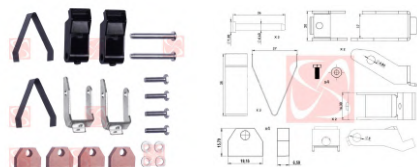

APPLICATION

OBSERVAÇÕES Kit reparo do pólo positivo. **AMC** VEÍCULOS DE 1959 ATÉ 1963 **BUICK** VEÍCULOS DE 1957 ATÉ 1963 **CHECKER CAB** 1964-1980 **CHEVROLET-GM** C-10, C-14, C-60 (GAS), CAMINHÕES DE 1955 ATÉ 1978, CARAVAN 2500 4CC, CARAVAN 4100 6CC 1969 ATÉ 1984, OPALA **CHRIS CRAFT** VEÍCULOS DE 1967 ATÉ 1978 **CRUSADER** VEÍCULOS DE 1961 ATÉ 1975 **DIVERSAS** ALLIS-CHALMERS, CADILLAC, FORD, HYSTER **GRAY MARINE** VEÍCULOS DE 1957 ATÉ 1967 **INTERNATIONAL** CAMINHÕES DE 1957 ATÉ 1979 **JEEP** VEÍCULOS DE 1961 ATÉ 1971 **JOHNSON-EVINRUDE** VEÍCULOS DE 1967 ATÉ 1978 **MERCURY** MOTORES DE 1971 ATÉ 1978 **OLDSMOBILE** VEÍCULOS DE 1957 ATÉ 1974 **PALMER** VEÍCULOS DE 1955 ATÉ 1963 **PONTIAC** VEÍCULOS DE 1956 ATÉ 1974 **STUDEBAKER** VEÍCULOS DE 1965 ATÉ 1966

CODE	OEM	MOTOR TYPE	OEM N°
A-221-C-12V	DELCO-REMY	5MT/8MT/10MT/ 15MT/20MT/25MT/ 27MT/30MT/35MT/ SD300	732246348, 1926617, 1926618, 1926622, 1926648 1928015
MOTOR N°			BRUSHES DIMENSIONS
10455049, 10455300, 10455301, 10455304, 10455305, 10455306, 10455308, 10455311, 10455312, 10455316, 10455332, 10455340, 10455343, 10455355, 10455600, 10455602, 10455603, 10496873, 10496874, 1107194, 1107196, 1107203, 1107204, 1107205, 1107209, 1107237, 1107242, 1107247, 1107248, 1107249, 1107259, 1107260, 1107268, 1107270, 1107282, 1107289, 1107292, 1107293, 1107294, 1107295, 1107298, 1107299, 1107301, 1107302, 1107306, 1107307, 1107308, 1107316, 1107320, 1107330, 1107334, 1107336, 1107340, 1107342, 1107348, 1107350, 1107355, 1107360, 1107363, 1107365, 1107367, 1107370, 1107371, 1107373, 1107374, 1107375, 1107376, 1107377, 1107378, 1107379, 1107385, 1107391, 1107396, 1107398,			6,3 x 19,1 x 16,0