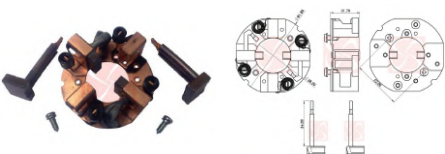

CODE	OEM	MOTOR TYPE	OEM Nº
A-299-24V	ISKRA		16908994
MOTOR Nº		BRUSHES DIMENSIONS	
11130595, 11130728, 11130729, 11130730, 11130842, 11130944, 11131150, 11131214, 11131254, 11131274, 11131316, 11131335, 11131359, 11131376, 11131452, 11131494, 11131501, 11131524, 11131648, 11131691, 11131770, 11131775, 11131776, 11131846, 11131863, 11131865, 11131867, 11131881, 11131882, 11131987, 11131995, 11132027, 11132041, 11132042, 11132071, 11132083, 11132085, 11132094, 11132115, 11132117, 11132123, 11132124, 11132139, 11132140, 11132177, 11132189, 11132197, 11132198, 11132229, 11132230, 11132262, 11132264, 11132270, 11132290, 11132348, 11132368, 11132369, 11132371, 11132373, 11132403, AZF4106, AZF4121, AZF4137, AZF4169, AZF4198, AZF4201, AZF4230, AZF4232, AZF4237, AZF4238, AZF4239, AZF4266, AZF4267, AZF4273, AZF4276, AZF4277, AZF4289, AZF4292, AZF4293, AZF4295, AZF4303, AZF4306, AZF4307, AZF4311, AZF4312, AZF4323, AZF4327, AZF4330, AZF4331, AZF4337, AZF4338, AZF4347, AZF4350, AZF4356, AZF4365, AZF4373, AZF4375, AZF4377, AZF4384, AZF4507, AZF4508, AZF4509, AZF4515, AZF4527, AZF4554, AZF4571, AZF4573, AZF4581, AZF4588, AZF4594, AZF4617, AZF4645, AZF4646, AZF4672, AZF4696, AZF4833, AZF4852, AZF4862, AZJ3186, IS0595, IS1344		8,0 x 25,0 x 23,0	

APPLICATION

AGCO 411C, 611C 6.6 **ATLAS** ESCAVADEIRA 1404ZW, ESCAVADEIRA 140W, ESCAVADEIRA 150W, ESCAVADEIRA 1600ZW, ESCAVADEIRA 160W, ESCAVADEIRA 180W, ESCAVADEIRA DE ESTEIRAS 160LC, ESCAVADEIRA DE ESTEIRAS 175LC SR, ESCAVADEIRA DE ESTEIRAS 215LC SR, MANIPULADOR TELESCÓPICO 180MH, MANIPULADOR TELESCÓPICO 200MH **ATLAS COPCO** COMPRESSOR DE AR **CASE** ESCAVADEIRA 1080, ESCAVADEIRA 1088, ESCAVADEIRA 488, ESCAVADEIRA 688, ESCAVADEIRA 888 **DEUTZ-FAHR** MÁQUINAS DIVERSAS **DOOSAN** COMPRESSOR DE AR 10/105 COMPRESSOR DE AR 10/125, COMPRESSOR DE AR 14/115, COMPRESSOR DE AR 14/85, COMPRESSOR DE AR 7/120, COMPRESSOR DE AR 7/170, COMPRESSOR DE AR 9/110 **IVECO** 110-17, 120-16, 120-17, 150-16, 160-17 **LIEBHERR** ESCAVADEIRA A903, ESCAVADEIRA R981 **MAN** CAMINHÕES DIVERSOS **MERCEDES BENZ** 1017, 1023, 1117, 1214, 1215, 1217, 1223, 1225, 1228, 1317, 1323, 1325, 1328, 1517, 1523, 1525, 1528, 1823, 1828, 2523, 2528, 2628, 711, 712, 714, 715, 717, 811, 812, 814, 815, 817, 915, 917, 923, 925, O345 (CONECTO), O520 (CITO), O530 (CITARO) **SISU** SK 150 6.6 **VALTRA** 411, 611 6.6, SK150 6.6 **XAHS BOMAG** FRESADORA A FRIO BM500/15, FRESADORA A FRIO BM600/15