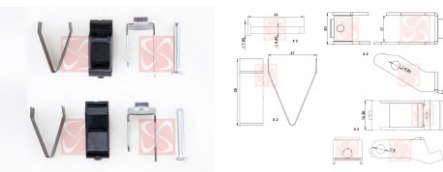

CODE	OEM	MOTOR TYPE	OEM Nº
A-221-12V	DELCO-REMY	5MT/8MT/10MT/ 15MT/20MT/25MT/ 27MT/30MT/35MT/ SD300	732246348, 1926617, 1926618, 1926622, 1926648 1928015
MOTOR Nº		BRUSHES DIMENSIONS	
10455049, 10455300, 10455301, 10455304, 10455305, 10455306, 10455308, 10455311, 10455312, 10455316, 10455332, 10455340, 10455343, 10455355, 10455600, 10455602, 10455603, 10496873, 10496874, 1107194, 1107196, 1107203, 1107204, 1107205, 1107209, 1107237, 1107242, 1107247, 1107248, 1107249, 1107259, 1107260, 1107268, 1107270, 1107282, 1107289, 1107292, 1107293, 1107294, 1107295, 1107298, 1107299, 1107301, 1107302, 1107306, 1107307, 1107308, 1107316, 1107320, 1107330, 1107334, 1107336, 1107340, 1107342, 1107348, 1107350, 1107355, 1107360, 1107363, 1107365, 1107367, 1107370, 1107371, 1107373, 1107374, 1107375, 1107376, 1107377, 1107378, 1107379, 1107385, 1107391, 1107396, 1107398, 1107399, 1107400, 1107496, 1107499, 1107594, 1107596,		0,0 x 0,0 x 0,0