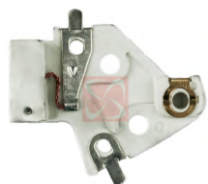

CODE	OEM	MOTOR TYPE	OEM Nº
B-220-12V	DELCO-REMY	27SI/ TYPE200SERIESIR/ EF	1876873,1876876,1852002,1984462,D766,
MOTOR Nº			BRUSHES DIMENSIONS
1100075, 1100076, 1100077, 1100082, 1100083, 1100088, 1100091, 1100092, 1100153, 1100154, 1100155, 1100156, 1100158, 1100159, 1100162, 1100163, 1100164, 1100165, 1100166, 1100167, 1100168, 1100174, 1100175, 1100176, 1100179, 1100181, 1100182, 1100189, 1100196, 1100198, 1100199, 1100200, 1100201, 1100202, 1100203, 1100204, 1100206, 1100207, 1100208, 1100209, 1100211, 1100214, 1100217, 1100218, 1100221, 1100222, 1100225, 1100226, 1100227, 1100228, 1100229, 1100230, 1100231, 1100232, 1100233, 1100234, 1100235, 1100236, 1100237, 1100238, 1100239, 1100240, 1100241, 1100242, 1100243, 1100246, 1100247, 1100249, 1100250, 1100251, 1100252, 1100253, 1100254, 1100255, 1100256, 1100257, 1100258, 1100259, 1100260, 1100261, 1100263, 1100264, 1100265, 1100268, 1100269, 1100270, 1100272, 1100273, 1100274, 1100275, 1100276, 1100280, 1100281, 1100287, 1100288, 1100289, 1100290, 1100291, 1100297, 1100298, 1100299, 1100300, 1100486, 1100487, 1100490, 1100491, 1100492, 1100493, 1100494, 1100497, 1100499, 1100542, 1100543, 1100544, 1100545, 1100546, 1100547, 1100548, 1100549, 1100550, 1100552, 1100554, 1100559, 1100560, 1100573, 1100574, 1100575, 1100576, 1100577, 1100578, 1100579, 1100580, 1100581, 1100582, 1100583, 1100584, 1100585, 1100587, 1100588, 1100589, 1100592, 1100593, 1100597, 1100936, 1101090, 1101091, 1101109, 1101134, 1101155, 1101157, 1101159, 1101178, 1101228, 1101240, 1101241, 1101243, 1101244, 1101245, 1101268, 1101279, 1101282, 1101285, 1101287, 1101298, 1101299, 1101300, 1101301, 1101303, 1101304, 1101305, 1101307, 1101308, 1101324, 1101345, 1101484, 1102359, 1102361, 1102362, 1102363, 1102367, 1102368, 1102369, 1102370, 1102375, 1102379, 1102460, 1102461, 1102465, 1102466, 1102467, 1102468, 1102471, 1102472, 1102474, 1102475, 1102476, 1102477, 1102478, 1102479, 1102480, 1102481, 1102482, 1102483, 1102484, 1102485, 1102486, 1102488, 1102491, 1102493, 1102494, 1102495, 1102496, 1102497, 1102498, 1102499, 1102500, 1102548, 1102549, 1102550, 1102847, 1102866, 1102867, 1102876, 1102896, 1102898, 1102907, 1102914, 1103147,			8,0 x 5,0 x 16,8