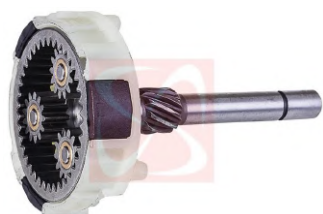

APLICACOES

FORD ROYALE 1.8I, ROYALE 2.0, ROYALE 2.0I, VERSAILLES 1.8I, VERSAILLES 2.0, VERSAILLES 2.0I **VOLKSWAGEN** GOL I 1.8, GOL I 2.0 GTI, GOL II 1.8 MI, GOL II 1.8I, GOL II 2.0 MI, GOL II 2.0I, GOL III 1.8 MI, GOL III 1.8 MI TOTAL FLEX, GOL III 2.0 MI, GOL IV 1.8 TOTAL FLEX, PARATI II 1.8 MI, PARATI II 1.8I, PARATI II 2.0I (1996), PARATI III 1.8 MI, QUANTUM 1.8 MI, QUANTUM 1.8I, QUANTUM 2.0 MI, QUANTUM 2.0I (1998), SANTANA 1.8 MI, SANTANA 1.8I, SANTANA 2.0 MI, SANTANA 2.0I, SAVEIRO I 1.8 MI, SAVEIRO II 1.8 MI, SAVEIRO II 2.0 MI, SAVEIRO ILL 1.6, SAVEIRO ILL 1.8, SAVEIRO ILL 2.0 MI (2000), SAVEIRO IV 1.8 TOTAL FLEX, VOYAGE 1.8, VOYAGE 1.8 SPECIAL **REPARO DA PLANETÁRIA: RP-0080, RP-0056, RP-0133**