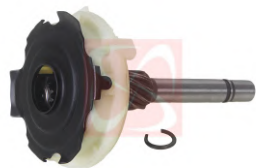

APLICACOES

CASE JX-SERIE **IVECO** VERTIS **MBB** 1215 (1999->), 1215 C, 1318, 1618 (1998->), 1618 M, 1718 M, 1728, 2423, 2423 (1998->), 2428, 712C, 914 C, 914 LO, 915 E, ACCELO 915 C, ATEGO 1315, ATEGO 1418, ATEGO 1518, ATEGO 1718, ATEGO 1725, ATEGO 2425, AXOR 1933, AXOR 2536, L 1218, L 1418, L 1622, LO 915, O 500 M, O 500 R, O 500 U, OF 1417, OF 1418, OF 1722, OH 1418, UNIMOG U 500
NEW HOLLAND SÉRIE TC, SÉRIE TL **RENAULT** S18 (1996->) **VOLVO** 1017, CAMINHÃO 1215C, CAMINHÃO 1218L, CAMINHÃO 1315, CAMINHÃO 1315OF, CAMINHÃO 1315OH, CAMINHÃO 1318, CAMINHÃO 1318OF, CAMINHÃO 1318OH, CAMINHÃO 1417OF, CAMINHÃO 1418, CAMINHÃO 1418EL, CAMINHÃO 1418L, CAMINHÃO 1418OF, CAMINHÃO 1418OH, CAMINHÃO 1418R, CAMINHÃO 1518, CAMINHÃO 1518L, CAMINHÃO 1618M, CAMINHÃO 1622A, CAMINHÃO 1622L, CAMINHÃO 1718, CAMINHÃO 1718A, CAMINHÃO 1718K, CAMINHÃO 1718M, CAMINHÃO 1722OF, CAMINHÃO 1725, CAMINHÃO 1728, CAMINHÃO 1730OF, CAMINHÃO 1828L, CAMINHÃO 1933, CAMINHÃO 1933LS, CAMINHÃO 2423, CAMINHÃO 2425, CAMINHÃO 2428, CAMINHÃO 2533, CAMINHÃO 500 OM, CAMINHÃO 500 OR, CAMINHÃO 500 ORSD, CAMINHÃO 500 ORSE, CAMINHÃO 500 OU, CAMINHÃO 5200, CAMINHÃO 712C, CAMINHÃO 814, CAMINHÃO 814F, CAMINHÃO 814L, CAMINHÃO 814LO, CAMINHÃO 915, CAMINHÃO 915C, CAMINHÃO 915E, CAMINHÃO 915LO, CAMINHÃO 915C, CAMINHÃO 915LO, CAMINHÃO FM7, CAMINHÃO LS, ÔNIBUS B7F, ÔNIBUS B7L, ÔNIBUS B7R