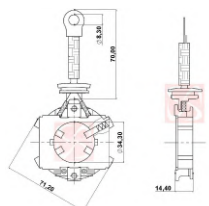

CODE	OEM	MOTOR TYPE	OEM Nº
A-322-12V	VALEO		CARGO:235390KRAUF:SHM5390,SHM8390,SHM9390
MOTOR Nº		BRUSHES DIMENSIONS	
3610022805, 600084, TM000A27301, TM000A27601, TM000A31001, TM000A37001, TM000A37201		5,0 x 10,8 x 12,5	

APPLICATION

HYUNDAI ACCENT, ATOS, AVANTE, CLICK, COUPE, ELANTRA, GETZ, I10, LANTRA, LAVITA, MATRIX, SANTRO, SONATA, VERNA, XD **KIA** CARSTAR, CERATO, JOICE, MORNING, PICANTO, RIO, VISTO