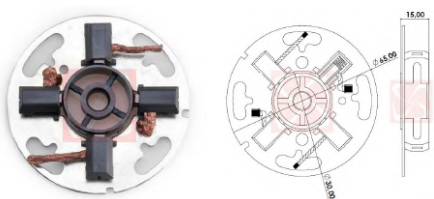

CODE	OEM	MOTOR TYPE	OEM Nº
A-227-12V	BOSCH - WAPSA	CDS	F000CD1042
MOTOR Nº			BRUSHES DIMENSIONS
51876031, F000CD0001, F000CD0002, F000CD0003, F000CD1020			4,5 x 8,5 x 11,0

APPLICATION

DACIA DUSTER, LOGAN, LOGAN MCV, SANDERO **FIAT** DOBLÒ 1.3 EX FIRE 16V, DOBLÒ 1.3 MPI 16V, DOBLÒ 1.4 MPI FLEX 8V, FIORINO FURGÃO 1.3 MPI 8V, FIORINO FURGÃO 1.3 MPI 8V FLEX, GRAND SIENA 1.4 FLEX, GRAND SIENA 1.4 TETRAFUEL, IDEA 1.4 FLEX, PALIO 1.0 FIRE 8V, PALIO 1.0 FLEX, PALIO 1.0 MPI 16V, PALIO 1.0 MPI 8V, PALIO 1.0 MPI 8V FLEX, PALIO 1.3 MPI 16V, PALIO 1.3 MPI 8V, PALIO 1.3 MPI 8V FLEX, PALIO 1.4 MPI 8V FLEX, PALIO FIRE 1.0 MPI 8V, PALIO FIRE 1.0 MPI 8V FLEX, PALIO FIRE ECONOMY 1.0 MPI 8V FLEX, PALIO WEEKEND 1.0 FIRE 8V, PALIO WEEKEND 1.0 MPI 16V, PALIO WEEKEND 1.3 MPI 16V, PALIO WEEKEND 1.3 MPI 8V, PALIO WEEKEND 1.3 MPI 8V FLEX, PALIO WEEKEND 1.4 MPI 8V FLEX, PUNTO 1.4 FLEX, SIENA 1.0 FLEX, SIENA 1.0 MPI 16V, SIENA 1.0 MPI 8V, SIENA 1.0 MPI 8V FLEX, SIENA 1.3 MPI 16V, SIENA 1.3 MPI 8V, SIENA 1.3 MPI 8V FLEX, SIENA 1.4 FLEX, SIENA 1.4 MPI 8V FLEX, SIENA 1.4 MPI 8V TETRAFUEL, SIENA FIRE 1.0 MPI 8V, SIENA FIRE 1.0 MPI 8V FLEX, STRADA 1.0 FIRE 8V, STRADA 1.3 FIRE 16V, STRADA 1.3 MPI 8V, STRADA 1.4 FLEX, STRADA 1.4 MPI 8V FLEX, STRADA FIRE 1.4 MPI 8V FLEX, UNO 1.0 FLEX, UNO 1.4 FLEX, UNO ECONOMY 1.4 FLEX, UNO FURGONETA 1.3 MPI 8V, UNO FURGONETA 1.3 MPI 8V FLEX, UNO FURGONETA 1.4 FLEX, UNO MILLE 1.0 MPI, UNO MILLE 1.0 MPI FLEX, UNO MILLE ECONOMY 1.0 MPI FLEX **RENAULT** DUSTER 1.6 16V HI-FLEX, KANGOO 1.6i 16V, KANGOO 1.6i 16V HI-FLEX, LOGAN 1.4, LOGAN 1.6, LOGAN 1.6 16V, LOGAN 1.6 16V HI-FLEX, LOGAN 1.6 HI-POWER FLEX, LOGAN 1.6 HI-TORQUE FLEX, MÉGANE 1.6 16V, MÉGANE 1.6 16V GRANDTOUR, MÉGANE 1.6 16V GRANDTOUR HI-FLEX, MÉGANE 1.6 16V HI-FLEX, SANDERO 1.4, SANDERO 1.6 16V, SANDERO 1.6 16V HI-FLEX, SANDERO 1.6 16V HI-TORQUE FLEX, SCÉNIC 1.6i 16V, SCÉNIC 1.6i 16V HI-FLEX, SYMBOL 1.6 16V HI-FLEX, SYMBOL 1.6 16V HI-TORQUE FLEX