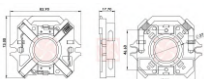

CODE	OEM	MOTOR TYPE	OEM Nº
A-174-12V	BOSCH - WAPSA		1004336901,1004336102
MOTOR Nº			BRUSHES DIMENSIONS
0001208506, 0001208510, 0001208513, 0001208514, 0001208515, 0001208516, 0001208517, 0001208518, 0001208519, 0001208520, 0001208521, 0001208524, 0001208526, 0001208528, 0001208702, 0001208705, 0001208706, 0001208707, 0001208708, 0001208709, 0001208710, 0001208711, 0001208712, 0001208713, 0001208714, 0001208715, 0001208717, 0001208718, 0001208719, 0001211502, 0001211503, 0001211504, 0001211505, 0001211512, 0001211513, 0001211514, 0001211515, 0001211525, 0001211526, 0001211527,			7,0 x 10,0 x 15,5