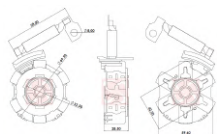

CODE	OEM	MOTOR TYPE	OEM Nº
A-018-12V	BOSCH - WAPSA		1004337006,1004337146,1004337161
MOTOR Nº			BRUSHES DIMENSIONS
0001153001, 0001153005, 0001153007, 0001153008, 0001153009, 0001153010, 0001153013, 0001153015, 02E911024C, 02M911024C, 02Z911023H, 02Z911024H, 03G911209AA, 0AM911023G			4,5 x 19,5 x 14,0

APPLICATION

OBSERVAÇÕES Para motores start-stop / 4 escovas. **AUDI** A1 1.6 TDI, A3 1.6 TDI, A6 **SEAT** ALTEA 1.6 TDI, IBIZA 1.2, IBIZA 1.4, IBIZA 1.6, LEON 1.6 TDI, TOLEDO 1.4, TOLEDO 1.6 **SKODA** FABIA 1.2 TDI, FABIA 1.6 TDI, OCTAVIA 1.6 TDI, ROOMSTER 1.2, ROOMSTER 1.6, SUPERB 1.6 TDI, YETI 1.6, YETI 2.0 TDI **VOLKSWAGEN** BEETLE 1.6, BEETLE 2.0 TDI, GOLF 1.6 TDI, GOLF 2.0, JETTA 1.6, JETTA 2.0, POLO, TOURAN 1.6 TDI