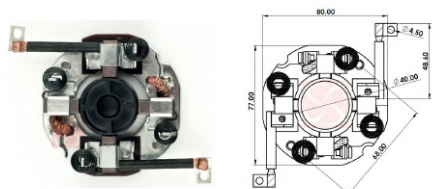

CODE	OEM	MOTOR TYPE	OEM Nº
<b>A-133-12V</b>	DELCO-REMY	28MT	10456456, 10457603
MOTOR Nº			BRUSHES DIMENSIONS
10479621, 10479630, 10479634, 10479637, 10479643, 10479644, 10479645, 10479648, 10479651, 1113276			8,0 x 25,0 x 19,5