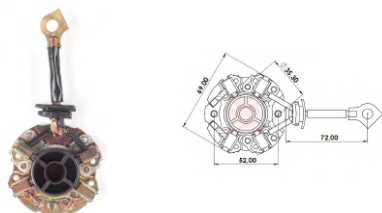

CODE	OEM	MOTOR TYPE	OEM Nº
A-010-12V	VALEO		691870,S5001205143,3617022800,3617022805 361702B100,361702B110
MOTOR Nº			BRUSHES DIMENSIONS
1195239, 1204960, 1201952, 1250303, 1250616, 36100- 03101, 361002B020, 361002B030, 36100-2B030, 361002B100, 361002B100B, 361002B102, 361002B110, 600718, S0001195239			5,0 x 10,6 x 12,5

APPLICATION

HYUNDAI ACCENT 1.6, ELANTRA 1.6, HB20 1.6, HB201.0(2016-2018), HB201.3(2016-2018), I20 1.4, I30 1.4, I30 1.6, I40 1.6 GDI, IX20 1.6, IX35 1.6, VELOSTER 1.6 GDI **KIA** CARENS 1.6i, CEE'D 1.4, PICANTO1.0(2011-2018), RIO 1.4, RONDO, SOUL 1.6i, SPORTAGE 1.6 GDI, VENGA 1.4 CVVT, VENGA 1.6 CVVT