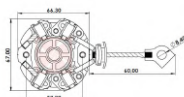

CODE	OEM	MOTOR TYPE	OEM Nº
A-231-12V	MITSUBISHI		
MOTOR Nº			BRUSHES DIMENSIONS
16-940, M2T40081, M39376, M3T32581, M3T32582, M3T32583, M3T32591, M3T32592, M3T32593, M3T41081, M3T41083, M3T42781, MC109032, MD001333, MD034120, MD066761, MD081567, MD081568, MD100431, MD162836, MD162837, MD162838, MD180239			5,0 x 10,6 x 12,5

APPLICATION

DODGE 81 ATÉ 94, PLYMOUTH 1.4L, PLYMOUTH 1.5L, PLYMOUTH 1.6L, PLYMOUTH 1.8L, PLYMOUTH 2.0L, PLYMOUTH 2.4L **EAGLE** 1989 ATÉ 1996, MOTOR 1.5L, MOTOR 1.8L, MOTOR 2.4L
HYUNDAI ELANTRA, EXCEL, SITEMA **MITSUBISHI** 1983 ATÉ 1996, MOTOR 1.5L, MOTOR 1.6L, MOTOR 1.8L, MOTOR 2.0L, MOTOR 2.4L