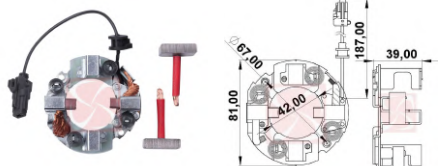

BRUSH-HOLDERS

STARTER MOTORS

CODE	OEM	MOTOR TYPE	OEM Nº
A-244-24V	mitsubishi		
MOTOR Nº			BRUSHES DIMENSIONS
11127679, 1556967, 20430564, 8500087, M0009T61171, M009T81471, M009T82179, M9T61171, M9T81471, M9T82179			8,0 x 30,0 x 18,2

APPLICATION

CUMMINS MOTOR26328.3ISC, MOTOR29328.3ISC, MOTOR45328.3ISC, MOTOR50328.3ISC **VOLVO** B12, FH12, FH12/340, FH12/380, FH12/420, FH12/460, FH12/500, FM12, FM12/340, FM12/420, NH