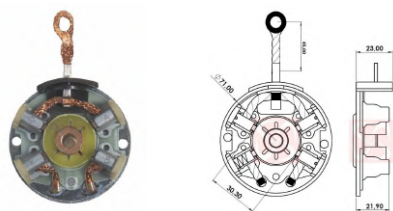

BRUSH-HOLDERS

STARTER MOTORS

CODE	OEM	MOTOR TYPE	OEM Nº
A-006-12V	VALEO	0,9KW/FS10B/1, 2KW	501401,501700
MOTOR Nº			BRUSHES DIMENSIONS
11195912, 1195411, 1195912;, 1195921, 1195922, 1196228 1196230, 18G36547CAF, 233000799R, 3610023171, 3610023061, 3610023071, 361002E120, 361003E100, 3S6511000BA, 7S5511000AA, 7S5511000AB, BU2TA, CN1511000B2, CN1511000CA, FS10B1, FS10B2, FS10B3, FS10B4, FS14B2, XS6U11000AC, XS6U11000AD			5,0 x 12,0 x 11,6

APPLICATION

OBSERVAÇÕES Design evoluído para agregar também as aplicações do porta-escova A-348-12V **FORD** COURIER, ECOSPORT, ESCORT, FIESTA, FOCUS, KA, NOVOKA **HYUNDAI** I30, SANTAFÉ2.7, TUCSON2.0L **NISSAN** LIVINA(1999-2010), MARCH1.0 **RENAULT** CLIO1.016V, CLIO1.08V, KANGOO1.0, LOGAN1.016V, LOGAN1.08V, SANDERO1.016V, SANDERO1.08V