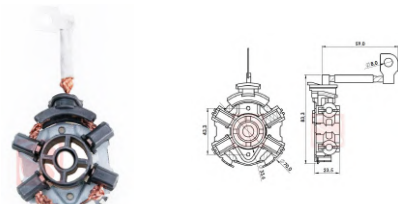

CODE	OEM	MOTOR TYPE	OEM Nº
A-225-12V	BOSCH - WAPSA		07C.911.023.F,07C.911.023.FX,07C.911.023.G 07C.911.023.H,07C.911.023.HX,07D.911.023.A 07D.911.023.AX,F.002.G20.326,F.002.G20.348 F.002.G20.546,F.002.G20.582,F.002.G20.593, F.002.G20.820,F.026.T02.002/FIAT:51832955, 55193410,55195503/LADA:21100370801003/ VOLKSWAGEN:07C911023D
MOTOR Nº			BRUSHES DIMENSIONS
0.001.107.107, 0.001.108.190, 0.001.108.196, 0.001.108.200			5,0 x 16,0 x 13,5