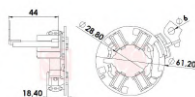

CODE	OEM	MOTOR TYPE	OEM Nº
A-025-12V	BOSCH - WAPSA		1004339005
MOTOR Nº		BRUSHES DIMENSIONS	
281000T310A, 28100-0T310-A, 51997820, F000C60001, F000C60003, F000C60004, F000C60005, F000C60299, F000C60300, F000C60303, F000C60305, GN1511000BA, GN15-11000-BA		4,2 x 11,9 x 10,8	

APPLICATION

FIAT DOBLO, FIORINO, PALIO, PUNTO FIRE 2010 EM DIANTE, SIENA, STRADA, UNO **TOYOTA** COROLLA 2015 EM DIANTE