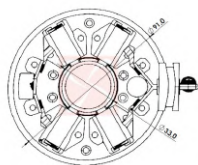

CODE	OEM	MOTOR TYPE	OEM Nº
A-165-24V	BOSCH - WAPSA	EV	6033AD0189,6033AD4054,6033AD0128, 6033AD4064,6033AD4093,6033AD4096, 6033AD4107,6033AD4109,6033AD4177, 6033AD0161,6033AD0411,6033AD1259
MOTOR Nº			BRUSHES DIMENSIONS
0001231001, 0001231002, 0001231003, 0001231004, 0001231005, 0001231006, 0001231007, 0001231008, 0001231009, 0001231010, 0001231011, 0001231012, 0001231014, 0001231017, 0001231018, 0001231019, 0001231032, 0001231033			6,4 x 25,0 x 16,5

APPLICATION

MERCEDES-BENZ CAMINHÕES 1215 C, CAMINHÕES 1218 L, CAMINHÕES 1315, CAMINHÕES 1318, CAMINHÕES 1418, CAMINHÕES 1418 L, CAMINHÕES 1518, CAMINHÕES 1618 M, CAMINHÕES 1622 L, CAMINHÕES 1718 M, CAMINHÕES 1725, CAMINHÕES 1728, CAMINHÕES 1933, CAMINHÕES 2423, CAMINHÕES 2425, CAMINHÕES 2428, CAMINHÕES 2533, CAMINHÕES 712C, CAMINHÕES 914 C, CAMINHÕES 914 LO, CAMINHÕES 915 C, CAMINHÕES 915 E, CAMINHÕES 915 LO, CAMINHÕES ACCELO, CAMINHÕES ATEGO, CAMINHÕES AXOR, CAMINHÕES UNIMOG U500, ÔNIBUS OF1418, ÔNIBUS O500 M, ÔNIBUS O500 R, ÔNIBUS O500 U, ÔNIBUS OF1417, ÔNIBUS OF1722, ÔNIBUS OH1418