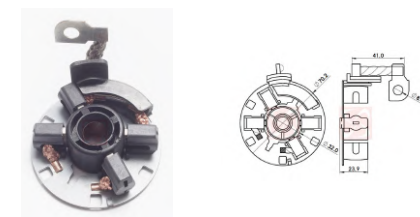

CODE	OEM	MOTOR TYPE	OEM Nº
A-013-12V	BOSCH - WAPSA		1004338102,1004338126,1004338140, 0399D77075
MOTOR Nº			BRUSHES DIMENSIONS
0001177000, 0001177001, 0001177002, 0001177003, 0001177004, 0001177005, 0001177006, 0001177007, 0001177008, 0001177009, 0001177010, 0001177011, 0001177012, 0001177013, 0001179500, 0001179501, 0001179502, 0001179503, 0001179504, 0001179505, 0001179506, 0001179507, 0001179508, 0001179509, 0001179510, 0001179511, 0001179512, 0001179513, 0001179514, 0001179515, 0001179516, 0001179517, 0001179518, 0001179519, 0001179522, 0001179523, 02M911024R, 02M911021H			5,0 x 16,0 x 13,5

APPLICATION

AUDI A1, A3, S3 **FIAT** DOBLO, FIORINO, PALIO, PUNTO FIRE 2010, SIENA, UNO **SEAT** MII **SKODA** CITIGO 1.0 **VOLKSWAGEN** FOX 1.0 BLUEMOTION 2013 ATÉ 2014, GOLF, JETTA 1.4, JETTA 1.6, JETTA 2.0, POLO 2.0R WRC 6R 2013, UP! 1.0 FLEX 2014 EM DIANTE