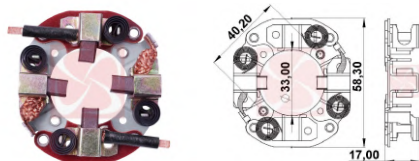

CODE	OEM	MOTOR TYPE	OEM Nº
A-341-12V	DENSO		
MOTOR Nº			BRUSHES DIMENSIONS
028000-3590, 028000-8320, 028000-8321, 1550463010			7,0 x 13,0 x 15,5

APPLICATION

KUBOTA ESCAVADEIRA KH21, MOTOR DM1102, TRATOR B2150DT, TRATOR B9200DT **MARINE** MOTOR 5424 M-30