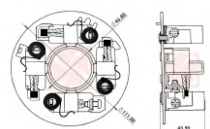

CODE	OEM	MOTOR TYPE	OEM Nº
A-136-24V	BOSCH - WAPSA	JE	2004336077,2004336078
MOTOR Nº			BRUSHES DIMENSIONS
0001371004, 0001371005, 0001371006, 0001371007, 0001371008, 0001371009, 0001371019			9,0 x 36,0 x 18,0

APPLICATION

MERCEDES-BENZ CAMINHÕES ACTROS 2553 **SCANIA** CAMINHÕES P114, CAMINHÕES P124, CAMINHÕES P322, CAMINHÕES P340, CAMINHÕES P360, CAMINHÕES P400, CAMINHÕES P420, CAMINHÕES R114, CAMINHÕES R124, CAMINHÕES R144, CAMINHÕES R164, CAMINHÕES R320, CAMINHÕES R322, CAMINHÕES R340, CAMINHÕES R360, CAMINHÕES R400, CAMINHÕES R420, CAMINHÕES R460, CAMINHÕES R480, CAMINHÕES R530, CAMINHÕES R580, CAMINHÕES T114, CAMINHÕES T124, CAMINHÕES T144, CAMINHÕES T320, CAMINHÕES T322, CAMINHÕES T340, CAMINHÕES T360, CAMINHÕES T400, CAMINHÕES T420, CAMINHÕES T460, CAMINHÕES T480, CAMINHÕES T530, ÔNIBUS K124, ÔNIBUS K360, ÔNIBUS K420