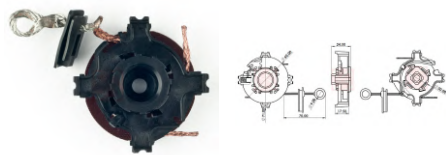

BRUSH-HOLDERS

STARTER MOTORS

CODE	OEM	MOTOR TYPE	OEM Nº
A-173-12V	VALEO	D7E	494818,555645,555550
MOTOR Nº			BRUSHES DIMENSIONS
438180, 864608G, D7E33, D7E34, D7E34D7E35, D7E36, D7E37, USC867838			6,5 x 8,0 x 11,0

APPLICATION

FORD COURIER 1.0 COM MOTOR ZETEC ROCAM, COURIER 1.6 COM MOTOR ZETEC ROCAM, ECOSPORT 1.0 COM MOTOR ZETEC ROCAM, ECOSPORT 1.0 SUPERCHARGER COM MOTOR ZETEC ROCAM, ECOSPORT 1.6 COM MOTOR ZETEC ROCAM, ESCORT 1.6 COM MOTOR ZETEC ROCAM, FIESTA 1.0 COM MOTOR ZETEC ROCAM, FIESTA 1.0 SUPERCHARGER COM MOTOR ZETEC ROCAM, FIESTA 1.6 COM MOTOR ZETEC ROCAM, KA 1.0 COM MOTOR ZETEC ROCAM, KA 1.6 COM MOTOR ZETEC ROCAM **RENAULT** CLIO