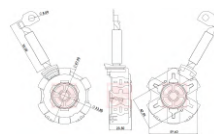

CODE	OEM	MOTOR TYPE	OEM Nº
A-034-12V	BOSCH - WAPSA		1004337153,1004337154,1004337165
MOTOR Nº		BRUSHES DIMENSIONS	
0001138017, 0001138043, 0001138044, 0001138049, 0001138050, 0001138053, 0001138054, 0001138057, 0001138058, 0001138059, 0001138060, 0001138061, 0001138062, 0001142003, 0001147424, 0001147425, 0399D77054		4,5 x 14,0 x 12,5	

APPLICATION

OBSERVAÇÕES Aplicado em motores start-stop. **BMW** 116 1.6i (2007-2011), 116 2.0i (2009-2012), 118 2.0i (2007-2012), 120 2.0i (2007 ->), 125 2.0i (2011 ->), 220 2.0i (2013 ->), 228 2.0i (2014 ->), 316 1.6i (2007 ->), 318 2.0i (2007 ->), 320 2.0i (2007-2014), 320 2.0i XDRIVE (2011 ->), 320i L4 2.0L 2013 ATÉ 2014, 320i XDRIVE L4 2.0L 2013 ATÉ 2014, 328 2.0i (2011 ->), 328 2.0i XDRIVE (2011 ->), 328i GT XDRIVE L4 2.0L 2014, 328i L4 2.0L 2012 ATÉ 2014, 328i XDRIVE L4 2.0L 2013 ATÉ 2014, 335 3.0i XI (2011 ->), 335 3.0i (2011 ->), 335 3.0i GT (2013 ->), 335 3.0i GT XDRIVE (2013 ->), 335 3.0i XDRIVE (2011 ->), 420 2.0i (2013 ->), 420 2.0i XDRIVE (2013 ->), 428 2.0i (2013 ->), 428 2.0i XDRIVE (2013 ->), 428i L4 2.0L 2014, 428i XDRIVE L4 2.0L 2014, 435 3.0i (2013 ->), 435 3.0i XDRIVE (2013 ->), 520 2.0i (2011 ->), 528 2.0i (2011 ->), 528 2.0i XDRIVE (2011 ->), 528i L4 2.0L 2014, 528i XDRIVE L4 2.0L 2014, 535 3.0i (2009 ->), 535 3.0i XDRIVE (2010 ->), 640 3.0i (2010 ->), 640 3.0i XDRIVE (2010 ->), 740 3.0i (2012 ->), M 135 3.0i (2011 ->), M 135 3.0i XDRIVE (2012 ->), X1 1.6i SDRIVE 16i (2013 ->), X1 2.0i SDRIVE 20i (2011 ->), X1 2.0i XDRIVE 28i (2011 ->), X1 L4 2.0L 2014, X3 2.0i SDRIVE 20i (2014 ->), X3 2.0i XDRIVE 28i (2011 ->), X3 3.0i XDRIVE 35i (2010 ->), X3 L4 2.0L 2014, X4 3.0i XDRIVE 35i (2014 ->), X5 3.0i XDRIVE 35i (2013 ->), X5 35i (2013 ->), Z4 2.0i SDRIVE 18i (2013 ->), Z4 2.0i SDRIVE 20i (2011 ->), Z4 2.0i SDRIVE 28i (2011 ->), Z4 L4 2.0L 2014 **HYUNDAI** CRETA, VELOSTER