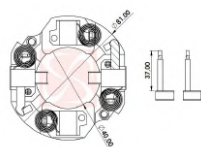

CODE	OEM	MOTOR TYPE	OEM Nº
A-187-24V	MITSUBISHI		861175, M90R3001SE02, 45008VLP, 45004VLP
MOTOR Nº			BRUSHES DIMENSIONS
2509110223A, 2S0911023A, 2T0911023G, 35049VLP, 35050VLP, 35051VLP, 35052VLP, 35055VLP, 35084VLP, 35085VLP, 35086VLP, M0009T62173ZA, M009T61671, M009T62572ZA, M009T644471ZA, M009T64471ZA, M009T66371ZA, M90R3538SE, M90R3539SE, M90R3540SE, M90R3543SE, M90R3544SE, M90R3545SE, M90R3547SE, M90R3548SE, M9T60971, M9T61471, M9T61671, M9T62572ZA, M9T62671, M9T64371, M9T64471ZA, M9T65971, M9T66371ZA, M9T66771, M9T85371, MM009T662572ZA, P21632127			8,0 x 30,0 x 18,2

APPLICATION

IVECO CAMINHÕES STRALIS **VOLKSWAGEN** CAMINHÕES CONSTELLATION 25370 **VOLVO** CAMINHÕES FH12/340, CAMINHÕES FH12/380, CAMINHÕES FH12/420, CAMINHÕES FH12/460, CAMINHÕES FH12/500, CAMINHÕES NH12