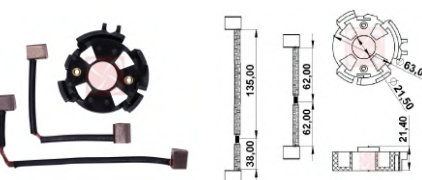

CODE	OEM	MOTOR TYPE	OEM Nº
A-048-24V	MAHLE		
MOTOR Nº		BRUSHES DIMENSIONS	
11216842, 24013800, AMF4685, IM0327		11,6 x 12,8 x 15,1	

APPLICATION

MAHLE ELEVADORES ELÉTRICO, EMPILHADEIRA ELÉTRICA, GUINCHO ELÉTRICO, GUINDASTE ELÉTRICO, PALETEIRA ELÉTRICA, PLATAFORMA HIDRÁULICA