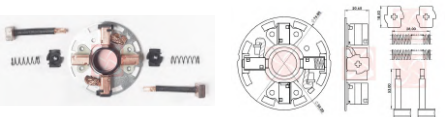

CODE	OEM	MOTOR TYPE	OEM Nº
A-229-12V	VALEO	D7R	594394
MOTOR Nº		BRUSHES DIMENSIONS	
001109250, 0031512901, 0031519801, 0041518901, 0041519201, 0041519701, 0051511301, 0051516601, 020911023R, 02A911024B, 02A911024G, 02M911023C, 0986017260, 432644, 438075, 438076, 438077, 438152, 438205, 438206, 455548, 455672, 455720, 455727, 455927, 455930, 455939, 458041, 458167, 5151130180, 5151130187, 550.509.102, 726018, 726019, 726026, 726029, 726034, A0031512901, A0031513501, A0031519801, A0041514401, A0041515601, D7R1, D7R11, D7R19, D7R2, D7R28, D7R3, D7R34, D7R35, D7R4, D7R43, D7R44, D7R46, D7R47, D7R48, D7R5, D7R6, D7R7, D7RS129, D7RS130, D7RS131, D7RS150, D7RS29, D7RS291, D7RS30, D7RS301, D7RS31		7,0 x 14,0 x 14,0