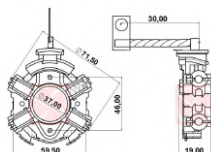

CODE	OEM	MOTOR TYPE	OEM Nº
A-041-12V	BOSCH - WAPSA		
MOTOR Nº		BRUSHES DIMENSIONS	
F000AL0309, F000AL0402		4,5 x 12,0 x 11,5	

APPLICATION

FIAT FIORINO 1.3L FURGÃO (ANO 2003 ATÉ 2006), PALIO 1.0 8V MPI FLEX (ANO 2005 ATÉ 2008), PALIO 1.0 MPI 8V (ANO 2000 ATÉ 2007), PALIO 1.3 MPI 8V (ANO 2002 ATÉ 2003), PALIO 1.3 MPI 8V FLEX (ANO 2003 ATÉ 2005), PALIO 1.4 MPI 8V FLEX (ANO 2005 ATÉ 2007), PALIO FIRE 1.0 MPI 8V (ANO 2002 ATÉ 2009), PALIO WEEKEND 1.3 MP (ANO 2002 ATÉ 2005), PALIO WEEKEND 1.4 MP (ANO 2005 ATÉ 2008), SIENA 1.0 MPI 8V FIRE (ANO 2002 ATÉ 2009), SIENA 1.0 MPI 8V FLEX FIRE (ANO 2005 ATÉ 2006), SIENA 1.0 MPI COM MOTOR 8V FLEX (ANO 2005 ATÉ 2007), SIENA 1.0L COM MOTOR SOHC 8V (ANO 2004 ATÉ 2005), SIENA 1.3 MPI 8V (ANO 2002 ATÉ 2004), SIENA 1.3 MPI 8V FLEX (ANO 2004 ATÉ 2005), SIENA 1.4 MPI 8V FLEX (ANO 2005 ATÉ 2007), STRADA 1.2 MPI 8V (ANO 2003 ATÉ 2005), STRADA 1.3 MPI 8V (ANO 2002 ATÉ 2005), STRADA 1.4 MPI 8V FLEX (ANO 2005 ATÉ 2006), UNO 1.0 MPI (ANO 2004 ATÉ 2006), UNO 1.0 MPI FLEX (2005 ATÉ 2008), UNO FURGONETA 1.3 MP (ANO 2004), UNO MILLE ECONOMY 1.0 (ANO 2009)