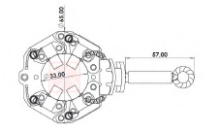

CODE	OEM	MOTOR TYPE	OEM Nº
A-029-12V	DENSO		31225-RYE-A01,36159-25300
MOTOR Nº			BRUSHES DIMENSIONS
12663052, 36100-2E301, 4280004120, 4280004590, 4280005380, 4280005480, 428000-5510, 428000-5511, 4280005580, 4280005660, 4280006190, 4280006780, 4280007030, 4280007040, 4280007470, 4280007930, 4280007931, 4280007933, 4280007934, 4280007935, 4280007936, 4280007937, 4280007980, 4280008010, 4280008280, 4280008420, 428000-9130, 428000-9260, 4280009550, 4280009650, 4280009700, 4380001460, 4380001462, 4380001790, 438000-2410, 7631558, DSN967 TN438000-2410			5,5 x 19,0 x 15,5

APPLICATION

ACURA MDX 3.7 **BMW** SÉRIE 1 (F21), SÉRIE 1 M 135i (F20), SÉRIE 2 (COUPÉ F22), SÉRIE 3 (GRAN TURISMO F34), SÉRIE 3 (SEDAN F30), SÉRIE 5 M, SÉRIE 6 (F12), SÉRIE 6 (F13), SÉRIE 7 (F01), SÉRIE 7 (F02), X5, X6 **CHEVROLET-GM** CAPTIVA, COBALT, EQUINOX **FIAT** PUNTO **HONDA** ACCORD, ODYSSEY **HYUNDAI** CRETA 2.0 **JAGUAR** XF **KIA** CARENS 2.0, SOUL 1.6 **LAND ROVER** RANGE ROVER EVOQUE 2.0 Si4 **MASERATI** GHIBLI, QUATTROPORTE **MERCEDES-BENZ** CAMINHÕES SPRINTER 210 CDI, CAMINHÕES SPRINTER 213 CDI, CAMINHÕES SPRINTER 311 CDI, CAMINHÕES SPRINTER 313 CDI, CAMINHÕES SPRINTER 316 CDI, CAMINHÕES SPRINTER 415 CDI, CAMINHÕES SPRINTER 515 CDI, CLASSE C 200 2.1 CDI, CLASSE C 220 2.1 CDI, CLASSE C 250 2.1 CDI, CLASSE E 200 2.1 CDI, CLASSE E 220 2.1 CDI, CLASSE E 250 2.1 CDI, CLASSE GLK 200 2.1 CDI, CLASSE GLK 220 2.1 CDI, VIANO 2.0 CDI, VIANO 2.2 CDI, VITO 2.1 CDI **PORSCHE** 911