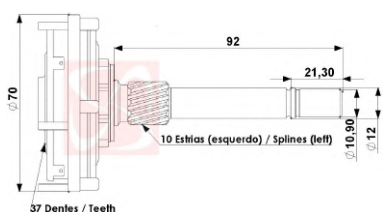

PLANETARY GEAR STARTER MOTORS