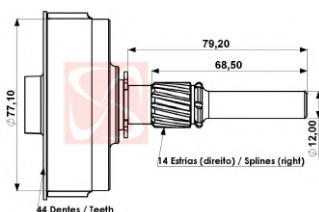

PLANETARY GEAR STARTER MOTORS