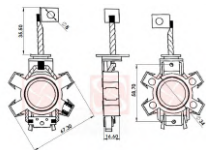

# BRUSH-HOLDERS STARTER MOTORS

CODE	OEM	MOTOR TYPE	OEM Nº
<b>A-230-12V</b>	DELCO-REMY	SD80	10475107,3740997,93740995,93740996,93742469
MOTOR Nº			BRUSHES DIMENSIONS
10455503, 10455506, 10455515, 96275471, 96275481, 96467385			5,0 x 13,0 x 16,0