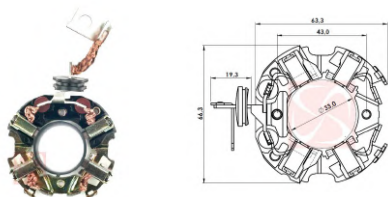

CODE	OEM	MOTOR TYPE	OEM Nº
A-118-B-12V	BOSCH - WAPSA	DB/DW	F000AL1052,F000AL1053, F000AL1171F000AL1222,F000AL2057, F000AL0100
MOTOR Nº			BRUSHES DIMENSIONS
0001107015, 9000081004, 9000081005, 9000081006, 9000081007, 9000081008, F000AL0101, F000AL0102, F000AL0104, F000AL0106, F000AL0121, F000AL0502, F000AL0507			5,0 x 12,0 x 11,6

APPLICATION

OBSERVAÇÕES Base menor que DM's (A-115 / 116). Porta-escovas com terminal saída para o lado direito. **CITROËN** XSARA PICASSO 2.0 16V **FIAT** MAREA 1.8i 16V, MAREA 2.4i 20V, MAREA TURBO 2.0i 20V, PALIO 1.6 16V, PALIO WEEKEND 1.6 16V, TEMPRA 2.0 8V, TEMPRA 2.0 MPI 16V, TEMPRA 2.0 SPI 8V, TEMPRA TURBO 2.0 MPI 8V **FORD** ROYALE 1.8i, ROYALE 2.0, ROYALE 2.0i, VERSAILLES 1.8i, VERSAILLES 2.0, VERSAILLES 2.0i **GM** ASTRA 1.8 MPFI, ASTRA 2.0 MPFI, ASTRA SEDAN 1.8 MPFI, IPANEMA 2.0 MPFI, KADETT 2.0 MPFI, OMEGA 2.0 MPFI, OMEGA SUPREMA 2.0 MPI, VECTRA 2.0, VECTRA 2.0 GSI 16V, VECTRA 2.0 MPFI, ZAFIRA 2.0 MPFI **OPEL** ASTRA, CALIBRA, OMEGA, VECTRA **VOLKSWAGEN** GOL 1.8, GOL 2.0 GTI, GOL II 1.8 MI, GOL II 1.8i, GOL II 2.0 MI, GOL II 2.0i, GOL III 1.8 MI, GOL III 2.0 MI, PARATI 1.6, PARATI 1.8, PARATI II 1.8 MI, PARATI II 2.0 MI, PARATI II 2.0i, PARATI III 1.8 MI, PARATI III 2.0 MI, QUANTUM 1.8, QUANTUM 1.8 MI, QUANTUM 1.8i, QUANTUM 2.0 MI, QUANTUM 2.0i, SANTANA 1.8 MI, SANTANA 1.8i, SANTANA 2.0 MI, SANTANA 2.0i, SAVEIRO 1.8, SAVEIRO II 1.6 MI, SAVEIRO II 1.8 MI, SAVEIRO II 2.0 MI, SAVEIRO III 1.6 MI, SAVEIRO III 1.8 MI, SAVEIRO III 2.0 MI, VOYAGE 1.8, VOYAGE 1.8 SPECIAL