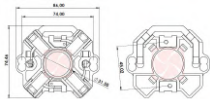

CODE	OEM	MOTOR TYPE	OEM Nº
A-132-12V	BOSCH - WAPSA	EV	9003334341,9003334158,9003334,9003334155 9003334156,151138424,CQ2050080CQ, 1014462
MOTOR Nº			BRUSHES DIMENSIONS
0001218104, 0001218116, 0001218117, 0001218119, 0001218132, 0001218148, 0001218149, 0001218170, 0001311115, 9000331201, 9000331203			7,5 x 18,0 x 17,0

APPLICATION

IVECO CAMINHÕES DIVERSOS **VOLKSWAGEN** TRANSPORTER 2.4 DIESEL