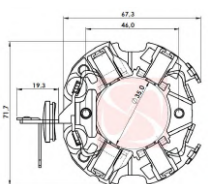

CODE	OEM	MOTOR TYPE	OEM Nº
A-115-B-12V	BOSCH - WAPSA	DA/DM	9001081092, F000AL1013, F000AL1054, F000AL1459, F000AL1919
MOTOR Nº			BRUSHES DIMENSIONS
0001112003, 0001112038, 9000081010, F000AL0306, F000AL0313, F000AL0329, F000AL0401, F000AL0402, F000AL0414, F000AL0415			5,0 x 12,0 x 11,6

APPLICATION

OBSERVAÇÕES Base maior que DW's (A-117 / 118 / 119). Porta-escovas com terminal saída para o lado esquerdo. **GM** CORSA 1.6 EFI **GURGEL** BR800, TOCANTINS L, TOCANTINS TR **SEAT** CORDOBA 1.6, CORDOBA 1.8, IBIZA 1.6 **TRANSPORTER** 1600, VARIANT **VOLKSWAGEN** CROSSFOX 1.6 TOTAL FLEX, FOX 1.0, FOX 1.0 TOTAL FLEX, FOX 1.6, FOX 1.6 MOTION TOTAL FLEX, FOX 1.6 TOTAL FLEX, FUSCA 1300, FUSCA 1500, FUSCA 1600, GOL 1.3, GOL II 1.0 MI, GOL II 1.0 MI 16V, GOL II SPECIAL 1.0 MI 8V, GOL III 1.0 MI, GOL III 1.0 MI 16V, GOL III 1.0 MI 16V TURBO, GOL III 1.0 MI TOTAL FLEX, GOL IV 1.0, GOL IV 1.0 ECOMOTION, GOL IV 1.0 TOTAL FLEX, GOL V 1.0 TOTAL FLEX, GOL V 1.6 TOTAL FLEX, GOL VI 1.0 TOTAL FLEX, GOL VI 1.6 MOTION TOTAL FLEX, GOL VI 1.6 TOTAL FLEX, GOL III 1.8, GOL IV 1.6, GOL IV 1.6 TOTAL FLEX, KOMBI 1.4 TOTAL FLEX, KOMBI 1.6 MI, PARATI II 1.0 MI 16V, PARATI III 1.0 MI 16V TURBO, PARATI III 1.0 MI 16V, POLO 1.6, POLO 1.6 TOTAL FLEX, POLO SEDAN 1.6, POLO SEDAN 1.6 TOTAL FLEX, SAVEIRO V 1.6 TOTAL FLEX, SPACECROSS 1.6 TOTAL FLEX, SPACEFOX 1.6 TOTAL FLEX, TRANSPORTER 1600 UG, TRANSPORTER BG, VARIANT 1600 VARIANT II 1600, VOYAGE 1.0 FLEX, VOYAGE 1.0 TOTAL FLEX, VOYAGE 1.6 FLEX, VOYAGE 1.6 MOTION FLEX, VOYAGE 1.6 TOTAL FLEX