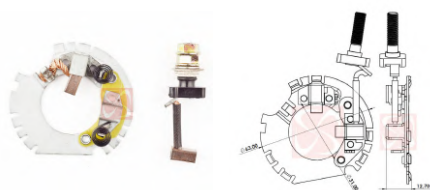

BRUSH-HOLDERS

MOTORCYCLE

CODE	OEM	TIPO ARRANQUE	OEM Nº
M-907-12V	DENSO		028510-0632,028510-5270
MOTOR Nº			BRUSHES DIMENSIONS
028000-8410, 028000-9281, 128000-2760, 128000-2950, 128000-4242, 128000-4630, 128000-4860, 128000-4861, 128000-4863, 128000-5142, 228000-2780, 228000-4550, 228000-4560, R1000B7F, ZR1000A1, ZR1000A2, ZR1000A3, ZR1000A6F, ZR1000B8F, ZR750K1, ZR750K6F, ZX1200B1, ZX1200B2, ZX1200B3, ZX1200B4, ZX600E10, ZX600E11, ZX600E12, ZX600E13			6,0 x 9,0 x 12,0

APPLICATION

BOMBARDIER SEA-DOO JET SKI **DIVERSAS** KAWASAKI, WATER CRAFT **HONDA** MOTOR GXV270, MOTOR GXV340, MOTOR GXV390