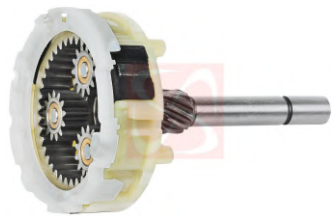

PLANETARY GEAR STARTER MOTORS

REFERENCIA		
P1-099		
FABRICANTE	Nº OEM	TIPO ARRANQUE
BOSCH - WAPSA	1006200099, 1006200096, F010AL1012, 1006200154	DW

MOTOR DE PARTIDA

0001109014, 0001109018, 0001109025, 0001109026, 0001109028, 0001109030, 0001109031, 0001109033, 0001109036, 0001109041, 0001109042, 0001109048, 0001109061, 0001109200, 0001109204, 0001109252, 0001109253, 0001109264, 0001109267, 0001109268, 0001109269, 0001109270, 0001109340, 0001109341, 0001110112, F002G20524

APLICACOES

ALFA ROMEO 145 1.9 JTD (1999-2001), 147 1.9 JTD (2000-2002), 147 1.9 JTD 16V (2005->), 147 1.9 JTD 16V (2005->), 156 1.9 JTD (1997-2006), 159 1.9 JTD 16V (2005->), 166 2.4 (2003->), 166 2.4 JTD (2000->), ALFA 146 1.9 JTD (1999-2001), BRERA 2.4 JTD 20V (2006->), GT 1.9 JTD (2003->), MITO 1.6 (2008->), SPIDER 2.4 JTD (2007->) **CHEVROLET** KORANDO 3.2 (1999->), **CITROEN** BERLINGO 1.8/1.9 DIESEL (1996->), BERLINGO 2.0 HDI (1999->), BX 1.9 DIESEL (1987-1992), BX16 1.6 (1988-1993), BX17 1.8 DIESEL (1985-1993), BX19 1.8 TURBO TRD (1988-1993), BX19 1.9 4X4 (1989-1993), BX19 1.9 DIESEL (1983-1993), C15 1.8 DIESEL (1986-2000), C15 1.9 DIESEL (2000-2005), C25 1.9 DIESEL (1987-1994), C25 2.5 DIESEL 4X4 (1987-1994), C4 2.0 16V (2004->), C4 2.0 HDI (2004->), C4 2.0 HDI PICASSO 165 (2010->), C5 2.0 HDI (2001-2004), C5 2.2 HDI (2001-2006), C5 3.0 V6 (2001-2005), C8 2.0 HDI (2002->), C8 2.2 HDI (2002->), C8 3.0 V6 (2002->), DS4 2.0 HDI 160 (2011->), EVASION 1.9 TD (1994-2002), EVASION 2.0 HDI (1999-2002), EVASION 2.1 TD (1996-2002), JUMPER 1.9 DIESEL (1994-2002), JUMPER 1.9 TD (1994-2002), JUMPER 1.9 TD 4X4 (1996-2002), JUMPER 2.0 HDI (2001-2002), JUMPER 2.2 HDI (2002->), JUMPY 1.9 DIESEL (1995-1998), JUMPY 1.9 TD (1995->), JUMPY 2.0 HDI (1999-2006), JUMPY 2.0 HDI 125/95 (2011->), VISA 1.7 DIESEL (1984-1991), XANTIA 1.9 DIESEL (1994-2003), XANTIA 1.9 TD (1994-2003), XANTIA 2.0 HDI (1999-2003), XANTIA 2.1 TD 12V (1995-1999), XM 2.1 DIESEL (1989-1996), XM 2.1 TD 12V (1989-2000), XM 2.1 TD 12V (1994-2000), XSARA 1.8 DIESEL (1997-2000), XSARA 1.8 TD (1997-2000), XSARA 1.9 DIESEL (1997-2005), XSARA 1.9 TD (1997-2000), XSARA 2.0 HDI (1999-2005), ZX 1.8 DIESEL (1993-1997), ZX 1.9 TD (1992-1997) **FIAT** 500