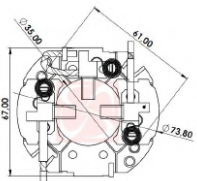

CODE	OEM	MOTOR TYPE	OEM Nº
A-160-12V	MITSUBISHI	DDOSGR	M649T04471
MOTOR Nº			BRUSHES DIMENSIONS
M002T20181D, M002T30481, M002T30581, M002T30981, M002T31081, M002T32281, M002T32581, M002T37081, M002T42381, M002T42985, M002T43681, M002T43781, M002T43881, M002T44781, M002T49881, M003T38981, M003T41781, M2T20181D, M2T30481, M2T30581, M2T30981, M2T31081, M2T32281, M2T32581, M2T37081, M2T42381, M2T42985, M2T43681, M2T43781, M2T43881, M2T44781, M2T49881, M3T38981, M3T41781			7,0 x 10,0 x 18,0

APPLICATION

DIVERSAS DODGE, EAGLE, FORD, JOHN DEERE, KIA, LINCOLN ELETRIC, MAZDA, MERCURY, ONAN, PLYMOUTH, WOODS **HYSTER** EMPILHADEIRAS COM PARTIDA (918139600) **HYUNDAI** EXCEL **KUBOTA** ESCAVADEIRA KH21 **MITSUBISHI** EMPILHADEIRAS **NISSAN** SUNNY 1.2, SUNNY 1.5, VANETTE 1.5 **SUZUKI** SJ410 1.0, VITARA **YALE** EMPILHADEIRAS COM PARTIDA (010476 DN)