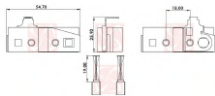

BRUSH-HOLDERS

ALTERNATORS

CODE	OEM	MOTOR TYPE	OEM Nº
B-206-12V	BOSCH - WAPSA		419008
MOTOR Nº		BRUSHES DIMENSIONS	
		6,3 x 6,3 x 12,7	

APPLICATION

FORD CAMINHÕES / TRUCKS **VOLKSWAGEN** CAMINHÕES / TRUCKS