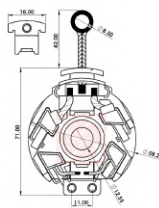

BRUSH-HOLDERS

STARTER MOTORS

CODE	OEM	MOTOR TYPE	OEM Nº
A-242-12V	DENSO	DND-09	128099-6320, 128099-6321, 28100-28041, 22800-990, 0285107620, 1280996310, 1280996312, 1280996660, 2813020020, 2813028040, 2813037120, 23337AA160
MOTOR Nº			BRUSHES DIMENSIONS
17825, 2280009900, 2280009901, 2280009902, 23300AA49A281000A010, 2810020020, 2810028040, 2810028041, 281002804184, 2810028050, 2810031040, 4280000024, 4280000150, 4280000151, 4280000152, 4280000340, 4280000341, 4280001080, 4280001261, 4280001311, 4280001840, 4280002290, 4280003040, 4280003090, 4280005830, 4280005871, 4280005880, LRS02261, M000T20171, MOT20171			4,5 x 8,4 x 15,0

APPLICATION

OBSERVAÇÕES Sentido de Rotação Anti-Horário **LEXUS** ES300 6 CIL 3.0L 2002 ATÉ 2003, GS250 IV 2.5, GS300 III 3.0 V6, IS250 II 2.5, IS250 III 2.5, RX300, RX330, RX350, SCION 2.4, SCION TC 4 CIL 2.4L 2005 ATÉ 2006 **PONTIAC** VIBE 1.8L 2003 ATÉ 2008 **SAAB** 9-2X 2.0, 9-2X 2.5 **SUBARU** FORESTER 2.0, FORESTER 2.0 TURBO, FORESTER 2.5, IMPREZA 2.0 WRX TURBO, LEGACY III 2.0, OUTBACK 2.5i 16V, OUTBACK 3.0 24V **TOYOTA** 4RUNNER, AVENSIS, CAMRY 2.4L, CAMRY 3.0L, COROLLA 1.6, COROLLA 1.8 VVTL-I, FORTUNER 2.7 VVTI FLEX, HIGHLANDER 4 CIL 2.4L 2004 ATÉ 2007, HILUX 2.5 DIESEL, HILUX 2.7 VVT-I FLEX, LAND CRUISER, MATRIX 2003 ATÉ 2008, RAV4, SOLARA 4 CIL 2.4L 144CID 2002 ATÉ 2006, SOLARA 6 CIL 3.0L 2002 ATÉ 2005, SW4 2.7 VVT-I FLEX, VIGO 2.5 DIESEL, VIGO 2.7 WTI FLEX, YARIS 1.3 16V, YARIS II 1.8 VVTI