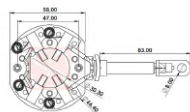

CODE	OEM	MOTOR TYPE	OEM Nº
A-199-12V	MITSUBA		
MOTOR Nº		BRUSHES DIMENSIONS	
31200-P30-902, SM402-13, SM402-13N, SM442, SM442-01, SM442-02, SM442-07, SM442-08, SM442-09, SM442-10, SM442-11, SM442-13, SM442-22, SM442-25, SM442-39, SM442-42		5,0 x 17,0 x 16,0	

APPLICATION

HONDA ACCORD 2.3 (1998 > 2002), ACCORD 3.0i V6 (1998 > 2002), CIVIC 1.6 (1993 > 1997), HR-V 1.6 16V (1999 >), ODYSSEY 2.3 (1998 > 1999) **ISUZU** OASIS 2.3L (1998 > 1999)