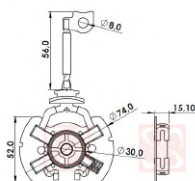

CODE	OEM	MOTOR TYPE	OEM Nº
A-210-12V	BOSCH - WAPSA	K1	F000CD1203,F000CD1285,F000CD1441
MOTOR Nº			BRUSHES DIMENSIONS
F000CD0900, F000CD0901, F000CD0902, F000CD0903, F000CD0905, F000CD09A0, F000CD09A3			4,5 x 8,7 x 10,5

APPLICATION

CHEVROLET-GM MONTANA **FIAT** BRAVO MOTOR E. TORQ, DOBLO MOTOR E. TORQ, FIORINO 1.3 FIRE MOTOR E. TORQ, IDEA MOTOR E. TORQ, PALIO MOTOR E. TORQ, PUNTO MOTOR E. TORQ STRADA 1.4 MOTOR E. TORQ, STRADA 1.6 MOTOR E. TORQ **VOLKSWAGEN** GOL, VOYAGE 1.0, VOYAGE 1.6