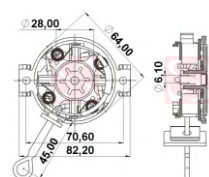

CODE	OEM	MOTOR TYPE	OEM Nº
A-304-12V	VALEO	TSL12	501706
MOTOR Nº		BRUSHES DIMENSIONS	
233008710R, 495111, TSL1210		5,0 x 12,0 x 13,5	

APPLICATION

FORD KA, KA + / 3 CILINDROS **MERCEDES BENZ** VITO **RENAULT** DUSTER 2.0 2011 EM DIANTE, MASTER 2, OROCH 2.0, SANDERO 2.0