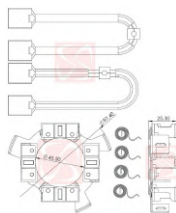

## STARTER MOTORS

CODE	OEM	MOTOR TYPE	OEM Nº
<b>A-124-24V</b>	BOSCH - WAPSA	EMT	
MOTOR Nº			BRUSHES DIMENSIONS
9135081000			8,8 x 19,0 x 22,0