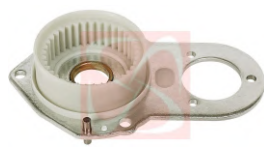

REFERÊNCIA	FABRICANTE	TIPO ARRANQUE	Nº ORIGINAL	Nº DENTES
RP-0068	VALEO	D6RA	594609	37

Nº MOTOR DE PARTIDA

432623, 432631, 432633, 432636, 438089, 438145, 455958, 455975, 458163, D6RA185, D6RA187, D6RA188, D6RA84, D6RA85 D6RA87

APLICAÇÕES

CITROEN SAXO 1.0/1.4, XANTIA 1.6/1.8/2.0/16V, XSARA 1.8/2.0/16V **DIVERSAS** CHEVROLET-GM, SATURN **FIAT** 600 (SEICENTO) 0.9l, BRAVA 1.6l 16V, BRAVO 1.6l 16V, DOBLÒ 1.6l 16V, MAREA 1.6l 16V, PALIO 1.6l 16V, PALIO WEEKEND 1.6l 16V, SIENA 1.6l 16V, STILO 1.6l 16V **PEUGEOT** 106 1.0, 306 2.0, 405 1.6/1.8/1.9/2.0, 406 **RENAULT** TRAFIC