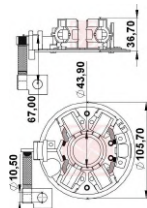

CODE	OEM	MOTOR TYPE	OEM Nº
A-047-24V	BOSCH - WAPSA		2004336092, 2004336111, 6033AD0384, 6033AD6004
MOTOR Nº		BRUSHES DIMENSIONS	
0001330003, 0001330004, 0001330007, 0001330008, 0001330011, 0001330012, 0001330013, 0001330014, 0001330017, 0001330018, 0001330020, 0001330048, 0001330050, 0001330057, 0001330060, 0001330065, 0001330066, 0001330068, 0001330069, 0001330070, 0001330072, 0001330502, 0001330510, 0001330511, 0001330512, 000133AF11, 000133E707, 000133F408, 000133F412, 000133F708, 000133F714, 000134F204, 000134F704, 180115		8,9 x 31,7 x 21,9	

APPLICATION

DIVERSAS SCANIA V8