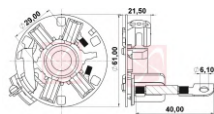

BRUSH-HOLDERS

STARTER MOTORS

CODE	OEM	MOTOR TYPE	OEM Nº
A-039-12V	BOSCH - WAPSA		1004339020
MOTOR Nº		BRUSHES DIMENSIONS	
0.001.194.001, 0.001.194.009, 0.001.194.010, 0.001.194.019 0.001.194.020, 0.399.709.301, 0.399.709.302, 52032619, 52033810		4,5 x 15,0 x 11,0	

APPLICATION

FIAT ARG0 1.0 FIREFLY 2017 ED, DOBLO, FIORINO, FURGÃO, MOBI 1.0 (C/ MOTOR FIREFLY), PALIO, PUNTO, SIENA, STRADA, UNO 1.0 FIREFLY 09/2016 ED, UNO 1.3 FIREFLY 09/2016 ED **TOYOTA** C-HR 2.0 2016 ED, COROLLA 2.0