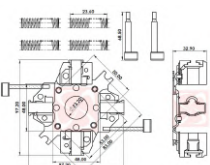

CODE	OEM	MOTOR TYPE	OEM Nº
A-150-24V	BOSCH - WAPSA	JF/DD	2004336031,2004336040,2009994113
MOTOR Nº			BRUSHES DIMENSIONS
0001368001, 0001368002, 0001368005, 0001368007, 0001368009, 0001368010, 0001368012, 0001368013, 0001368016, 0001368018, 0001368019, 0001368020, 0001368021, 0001368024, 0001368027, 0001368028, 0001368030, 0001368034, 0001368035, 0001368036, 0001368038, 0001368040, 0001368055, 0001368059, 0001368063, 0001368069, 0001368071, 0001368085, 0001368086, 0001368300, 0001368301, 0001368306, 0001368307, 0001368309			7,5 x 25,0 x 17,0

APPLICATION

CASE ESCAVADEIRA 900 C/ MOTOR 6T, ESCAVADEIRA 988 C/ MOTOR 6T **DIVERSAS** DEUTZ, FORD, HANOMAG, IHC, KHD, MAGIRUS, VOLVO, WHITE **FIAT** CAMINHÕES 130, CAMINHÕES 70-10 **IVECO** CAMINHÕES 110-13, CAMINHÕES 110-16, CAMINHÕES 120-13, CAMINHÕES 130-13, CAMINHÕES 130-16, CAMINHÕES 60-9, CAMINHÕES 75-9, CAMINHÕES 80-13, CAMINHÕES 80-16, CAMINHÕES 90-13, CAMINHÕES EUROARGO 135 E18, CAMINHÕES EUROARGO 150 E21, CAMINHÕES EUROARGO 320 E27 **MERCEDES-BENZ** CAMINHÕES 1414, CAMINHÕES 1617, CAMINHÕES 1720 L, CAMINHÕES 817 LO, ÔNIBUS O371, ÔNIBUS OF1115, ÔNIBUS OF1315, ÔNIBUS OH1315, ÔNIBUS OH1318 **RENAULT** 135, 150, 180, 210, 220, 250, 270, 300, CE, D, G, JE, M, ME, MIDLUM, R, S, SE, SZM **SCANIA** CAMINHÕES P124, CAMINHÕES P360, CAMINHÕES P400, CAMINHÕES P420, CAMINHÕES P93H, CAMINHÕES P94, CAMINHÕES R124, CAMINHÕES R144, CAMINHÕES R164, CAMINHÕES R360, CAMINHÕES R400, CAMINHÕES R420, CAMINHÕES R460, CAMINHÕES R480, CAMINHÕES R530, CAMINHÕES R580, CAMINHÕES T124, CAMINHÕES T144, CAMINHÕES T360, CAMINHÕES T400, CAMINHÕES T420, CAMINHÕES T460, CAMINHÕES T530, ÔNIBUS K124, ÔNIBUS L94/220, ÔNIBUS L94/260, ÔNIBUS L94/310