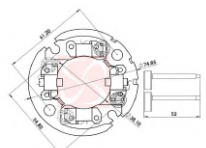

CODE	OEM	MOTOR TYPE	OEM Nº
A-154-12V	DENSO		028510-0640,28140-50020,28140-54070, 0285100840,0285105500,0K71F24720, 3617027000,361724X200,X0285100640
MOTOR Nº			BRUSHES DIMENSIONS
028000-2880, 0280007000, 028000-7001, 0280007002, 028000-7370, 028000-7372, 028000-7373, 0280007790, 028000-7791, 028000-8130, 0280008370, 0280008371, 0280008760, 0280008761, 0280008762, 028000-9030, 0280009031, 0280009032, 0280009830, 031013030, 031013050, 031013170, 031013190, 031013220, 031114020 031114140, 031114200, 031114240, 128000-0040, 1280000360, 1280000570, 128000-0960, 1280001040, 128000-1180, 1280002070, 1280004390, 1280004391, 1280004660, 1280005350, 1280005760, 1280006400, 1280007300, 1280007350, 1280007353, 1280007382, 1280009590, 1280009591, 1280009592, 1542563012, 2280000200, 228000-0240, 228000-0400, 2280000450, 2280000460, 2280000640, 2280000691, 2280000880, 2280001780, 2280001890, 2280002630, 2280002970, 2280003000, 2280003640, 2280004210, 2280004980, 2280005020, 2280005021, 2280005022, 228000-5023, 2280009220, 28100-67050, 4280002650, 5811001662, 5811001663, 5811001664, 5811001830, 8944489590, 8944489591			8,0 x 25,0 x 15,0