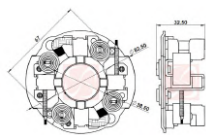

BRUSH-HOLDERS

STARTER MOTORS

CODE	OEM	MOTOR TYPE	OEM Nº
A-153-12V	DENSO	OSGR	0285100500,0285105390,2814054070, 2814077090,3964427
MOTOR Nº			BRUSHES DIMENSIONS
1280000530, 1280000540, 1280000550, 1280000972, 1280000973, 1280001000, 1280001001, 1280001060, 1280001560, 1280001572, 1280001573, 1280001574, 1280003081, 1280004080, 1280004100, 1280004101, 1280004111, 1280005090, 1280005600, 1280006170, 1280006810, 1280006920, 1280007280, 1280007281, 1280007282, 1280007283, 1280007600, 1280007601, 1280007602, 1280007603, 1280007604, 1280008064, 1280008641, 1280009970, 1280009971, 1430539, 2280000270, 2280000570, 2280000571, 2280000572, 2280000573, 2280000574, 2280000575, 2280000630, 2280000633, 2280000842, 2280001350, 2280001440, 2280001590, 2280001600, 2280001601, 2280001610, 2280001611, 2280001661, 2280001830, 2280002030, 2280002031, 2280002290, 2280002292, 2280003080, 2280003710, 2280003810, 2280003811, 2280004160, 2280004940, 2280004941, 2280005210, 2280005340, 2280005341, 2280005640, 2280005641, 2280005810, 2280005811, 2280005980, 2280005981, 2280006291, 2280006400, 2280006401, 2280006470, 2280006471, 2280007300, 2280007301, 2280007500, 2280008510, 2280009050, 240003000, 240003020, 240003042, 280005000, 280005490, 280005520, 280005530, 280005560 280005581, 280005620, 280005691, 280005840, 280005862 280005863, 280005864, 280005880, 280005890, 280005891 280006060, 280006061, 280006201, 280006290, 280006291 280006560, 280006561, 280006870, 280006880, 280006890 280006891, 280007221, 280007231, 280007241, 280007242 280007800, 280007801, 280007802, 280008400, 280008401 280008402, 280008403, 280008840, 280008841, 280008843 280009040, 280009160, 280009330, 280009331, 4280001190, 4280001660, 4280001690, 4280001691, 4280001830, 4280002631, 4280003140			8,0 x 25,0 x 21,0

APPLICATION