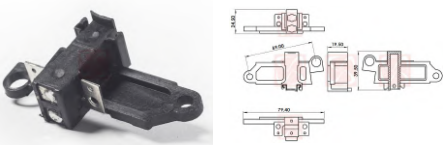

CODE	OEM	MOTOR TYPE	OEM Nº
B-207-12V	PRESTOLITE - LUCAS INDIEL		35214128
MOTOR Nº			BRUSHES DIMENSIONS
12V80>90A, 35213950, 35213955, 35214085, 35214095, 35214190, 35214445			5,0 x 8,0 x 26,0

APPLICATION

PEUGEOT 306 DIESEL, 405 **RENAULT** CLIO 1.6, CLIO 1.9 DIESEL, R19 1.6 **VOLKSWAGEN** GOL II 1.0, GOL II 1.8 AP, GOLF (MÉXICO), JETTA (MÉXICO), PARATI II 1.0, PARATI II 1.8 AP, POLO 1.6 AP, POLO 1.8 AP, POLO 1.9 DIESEL, SAVEIRO II 1.0, SAVEIRO II 1.8 AP