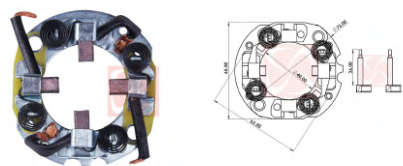

CODE	OEM	MOTOR TYPE	OEM Nº
A-312-24V	HITACHI		
MOTOR Nº		BRUSHES DIMENSIONS	
8973239350, 8973239352, 8980450271, 8980450273, LE13050036, S25163A, S25501, S25505, S25505E, S25505G, S25514, S25514A		7,0 x 19,0 x 15,2	

APPLICATION

CASE TRATORES CX180C **CATERPILLAR** EXCAVATOR 322L **ISUZU** SAKAI GW750 **JCB** RETROESCAVADERA **KOBELCO** MÁQUINAS DIVERSAS