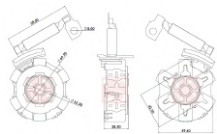

BRUSH-HOLDERS

STARTER MOTORS

CODE	OEM	MOTOR TYPE	OEM Nº
A-017-12V	BOSCH - WAPSA		1004336681
MOTOR Nº			BRUSHES DIMENSIONS
0001139019, 0001139037, 0001145001, 0001145002			4,5 x 19,5 x 14,0

APPLICATION

OBSERVAÇÕES Para motores start-stop / 6 escovas. **AUDI** A1, A3 **PORSCHE** PANAMERA **SEAT** CORDOBA, IBIZA **SUZUKI** SWIFT IV **VOLKSWAGEN** GOLF, POLO