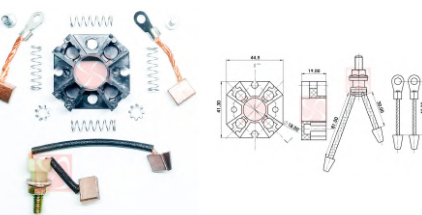

CODE	OEM	MOTOR TYPE	OEM Nº
A-015-12V	MERCURY		420888995
MOTOR Nº		BRUSHES DIMENSIONS	
18-5610, 4886540.M030SM, 50.66015.1, 50.66015.3, 50.66015T, 50.66015T1, 5392, 5736, 66T8180004, 66T-81800-04-00, 915027, MOT3004, RS41040, S2041M, S2041M-OE, SM48865		10,5 x 8,0 x 13,0	

APPLICATION

API MARINE JET SKI **ARCO** JET SKI **MALLORY** 915027 **MARINER** MOTOR DE POPA 25-300HP **MERCURY** MOTOR DE POPA 25-300HP **MERCURY MARINE** JET SKI **REMY SMALL** RS41040 **SEA-DOO** JET SKI **SIERRA MARINE** 18-5610 **SPIDER MARINE** 5736 **UNITED TECHNOLOGIES** MOTOR DE POPA 25-300HP **YAMAHA** MOTOR DE POPA 25-300HP