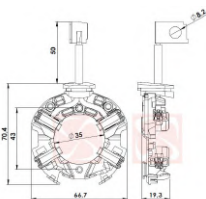

CODE	OEM	MOTOR TYPE	OEM Nº
A-117-12V	BOSCH - WAPSA	DW	1004336801,1004336821,1004336827, 1004336951,F000AL1051,F000AL1391
MOTOR Nº		BRUSHES DIMENSIONS	
0001106015, 0001107003, 0001107007, 0001107016, 0001107019, 0001107020, 0001107021, 0001107022, 0001107039, 0001107054, 0001107063, 0001107066, 0001107068, 0001107091, 0001108094, 0001121006, 0001121008, 0001121009, 020911023F		5,0 x 12,0 x 11,6	

APPLICATION

OBSERVAÇÕES Base menor que DM's (A-115 / 116). **AUDI** A3, COUPE, TT **CITROËN** BERLINGO, EVASION, XANTIA, XM, XSARA **FIAT** BRAVO, BTAVA, DOBLO, DUCATO 10, DUCATO 13, DUCATO 14, DUCATO 18, MAREA, MAREA WEEKEND, PALIO, PALIO WEEKEND, SIENA, STRADA, ULYSSE **FORD** ESCORT, MONDEO **NISSAN** SENTRA **OPEL** CORSA **PEUGEOT** 205, 306, 405, 605, 806, PARTNER **SEAT** ALHAMBRA, CITY, CORDOBA, GOLF, IBIZA **SKODA** SUPERB 1.8 T, SUPERB 2.0 **VOLKSWAGEN** BEETLE, GOL, GOLF, PARATI, PASSAT IMPORTADO **VOLVO** S40 1.6 16V, S40 1.8 16V, S40 1.9 T4, S40 2.0 T 16V, V40 1.6 16V, V40 1.8 16V, V40 2.0 16V, V40 2.0 T4