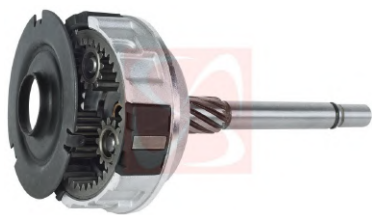

PLANETARY GEAR STARTER MOTORS