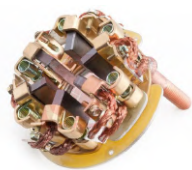

BRUSH-HOLDERS

STARTER MOTORS

CODE	OEM	MOTOR TYPE	OEM Nº
A-189-12V	DELCO-REMY	50MT	
MOTOR Nº			BRUSHES DIMENSIONS
10461056, 10461129, 10461191, 10461731, 10461738, 10461741, 10478813, 10478877, 10478881, 10478906, 10478910, 10478917, 10479201, 10479297, 10479309, 10479328, 10479336, 10479338, 10479341, 10479352, 10479382, 1109554, 1945849, 1990261, 1990277, 1993854, 1993855, 1993859, 8200569, 8200576, 8200846			8,0 x 38,0 x 21,5

APPLICATION

CATERPILLAR MÁQUINAS DIVERSAS **DIVERSAS** CHEVROLET-GM, CUMMINS, FORD, FREIGHTLINER, GMC HEAVY DUTY, KENWORTH, PETERBILT, VOLVO, WESTERN STAR