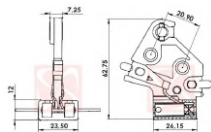

BRUSH-HOLDERS

ALTERNATORS

CODE	OEM	MOTOR TYPE	OEM Nº
B-205-12V	DELCO-REMY		1876876,1984462,D776
MOTOR Nº			BRUSHES DIMENSIONS
10SI, 12SI, 27SI, TYPE100EF, TYPE100IR			8,0 x 5,0 x 15,0

APPLICATION

DIVERSAS MOTORES DETROIT **GM** CARAVAN, MONZA, OPALA