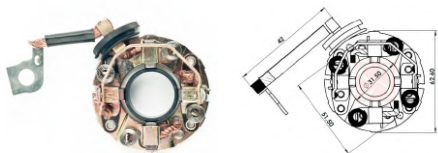

BRUSH-HOLDERS

STARTER MOTORS

APPLICATION

FORD CONTOUR 2.0, CONTOUR 2.0 GL, CONTOUR 2.0 LX, CONTOUR 2.0 SE, CONTOUR-4 / 6CL, COURIER, ESCAPE 2.0, ESCORT 1.6 16V, ESCORT 1.6 16V XR3, ESCORT 1.6I 16V, ESCORT 1.8 16V, ESCORT 1.8I 16V, ESCORT 1.8I 16V XR3, ESCORT 4CL, FIESTA, FOCUS 1.8I 16V, FOCUS 2.0 16V, FOCUS 2.0 LE, FOCUS 2.0 LX, FOCUS 2.0 RS, FOCUS 2.0 S2, FOCUS 2.0 SVT, FOCUS 2.0 ZTS, FOCUS 2.0 ZTW, FOCUS 2.0 ZX3, FOCUS 2.0 ZX5, KA, MERCURY SABLE 3.0I 6CL, MERCURY SABLE 6CL 3.0L, MONDEO 1.6I, MONDEO 1.6I 16V, MONDEO 1.8I, MONDEO 1.8I 16V, MONDEO 2.0 16V, MONDEO 2.0I 16V, TRANSIT CONNECT 1.8 16V, TRANSIT CONNECT 1.8 TDCI, VAN WINDSTAR 6CL **MERCURY** COUGAR 2.0, MYSTIQUE 2.0, MYSTIQUE 2.0 GS, MYSTIQUE 2.0 LS

CODE	OEM	MOTOR TYPE	OEM Nº
A-137-12V	FORD / MOTORCRAFT	PMGR	
MOTOR Nº			BRUSHES DIMENSIONS
1061458, 1063999, 1064000, 1067622, 1104965, 1120214, 1140111, 1140757, 1144505, 1151216, 1151642, 1197912, 1205240, 1209193, 1218885, 1229427, 1233234, 1233277, 1237323, 1250901, 1251700, 1254222, 1300504, 1325943, 1350459, 1366473, 1366986, 1368970, 1368974, 1373810, 1379702, 1379703, 1386127, 1387091, 1388569, 1465010, 1469712, 1473072, 1477482, 1477973, 1478129, 1483817, 19BI, 1S7U11000AA, 1S7U11000AB, 1S7U11000AC, 1S7U11000AD, 1S7U11000AE, 1S7U11000AF, 1S7U11000AG, 2S6U11000EA, 2S6U11000EB, 2S6U11000EC, 2S6U11000ED, 2S6U11000EE, 2S7T11000AA, 2T1411000AA, 2T1411000BA, 2T1411000BB, 2T1411000BC, 2T1411000CA, 3M5T11000AB, 3M5T11000AC, 3M5T11000AD, 3M5T11000AE, 3M5T11000CB, 3M5T11000CC, 3M5T11000CD, 3M5T11000CE, 3M5T11000CF, 3S7T11000AC, 3S7T11000AD, 4022225, 4443760, 4587107, 4635595, 4M5T11000AA, 4M5T11000AB, 4M5T11000AC, 4S4T11000AA, 5M5T11000BB, 5M5T11000CC, 6G9N11000AA, 6G9N11000AB, 6G9N11000BB, 6G9N11000JA, 6G9N11000JB, 6S4T11000AA, 7177333, 7G9N11000AB, 7G9N11000AC, 8S4T-11000-AA, 96BB11000AA, 96BB-11000-AA7, 96BB11000AB, 96FB11000MA, 96FB11000MB, 96FB11000MC, 96FB11000MD, 96FB11000ME, 96FB11000MG, 98AB11000CB, 98AB11000CC, 98AB11000CD, F7RU11000AA, R93BB11000AC, XS7U11000C4A, XS7U11000CB, YS4U11000AA, YS4U11000AB, YS4U11000BA, YS4U11000DA, YS4U11000DB			6,0 x 13,0 x 13,5

APPLICATION

FORD B-MAX 1.6 TDCI, C-MAX 1.6 TDCI, C-MAX 1.6 TI, COURIER 1.5 TDCI, COURIER 1.6 TDCI, ESCORT VI 1.8I, FIESTA V 1.4 TDCI, FIESTA V 1.6 TDCI, FIESTA VI 1.4 TDCI, FOCUS 1.4, FOCUS 1.6, FOCUS 2.0, FOCUS 2.0I 16V, FUSION 1.4 TDCI, FUSION 1.6 TDCI, GALAXY 2.0, GALAXY 2.3, KA 1.3, MAVERICK 2.3, MONDEO 1.6, MONDEO 1.8, MONDEO 2.0, MONDEO 2.0 TDCI, MONDEO 2.5, MONDEO 3.0 **JAGUAR** X-TYPE 2.1 V6, X-TYPE 2.5 V6, X-TYPE 3.0 V6 **MAZDA** 2 1.4 CD, 2 1.6 CD, 3 1.6 DI TURBO, TRIBUTE 2.3, TRIBUTE 3.0 V6 **MERCURY** COUGAR, MYSTIQUE GL, MYSTIQUE LS **VOLVO** C30 1.6, C30 1.8, C30 2.0, C30 2.5, C70 2.5, S40 1.6, S40 1.8, S60 2.4, S60 2.5, V40 2.0, V50 1.6, V70