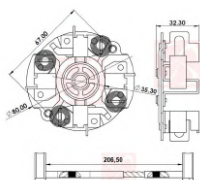

CODE	OEM	MOTOR TYPE	OEM Nº
A-195-24V	PRESTOLITE - LUCAS INDIEL	M100R	K-01266
MOTOR Nº		BRUSHES DIMENSIONS	
35259240, 35259440, 35259460, 35259770, 35259780, 35261000, 35261130, 35261185, 35261395, 35261740, 35261770, 35261900, 35262010, 35262020, 35262130		8,0 x 25,0 x 21,0	

APPLICATION

AGRALE MARRUÁ **CUMMINS** MOTOR B ELETRÔNICO 5.9, MOTOR C 6CT 8.3, MOTOR C 6CTA 8.3 **IVECO** MWM X10 226 SERIES **MERCEDES-BENZ (ÔNIBUS)** O371, OF1214, OF1215, OF1315 OF1418, OH1316, OH1318, OH1320 **MWM** 4CC, 6CC **VOLKSWAGEN (CAMINHÕES)** 17250 E COM MOTOR CUMMINS 6B ELETRÔNICO 5.9, 26250 E COM MOTOR CUMMINS 6B ELETRÔNICO 5.9, TITAN TRACTOR **VOLVO (CAMINHÕES)** VM17 COM MOTOR MWM, VM23 COM MOTOR MWM