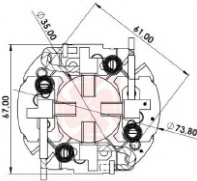

CODE	OEM	MOTOR TYPE	OEM Nº
A-159-12V	MITSUBISHI	OSGR	M649T04471,MD607420,23378N5912
MOTOR Nº			BRUSHES DIMENSIONS
23300-00H10, M002T23081, M002T23181, M002T23685, M002T24181, M002T24281, M002T25481, M002T25581, M002T25681, M002T50081, M002T50171, M002T50181, M002T50281, M002T50285, M002T50371, M002T50381, M002T50391, M002T50481, M002T50485, M002T50581, M002T50585, M002T50981, M002T51082, M002T51083, M002T51085, M002T51181, M002T51281, M002T51282, M002T51805, M002T52071, M002T52081, M002T52082, M002T52181, M002T52281, M002T52681, M002T52881, M002T52882, M002T53081, M002T53082, M002T53083, M002T53085, M002T53181, M002T53282, M002T53781, M002T53785, M002T53881, M002T53882, M002T53883, M002T54085, M002T54091, M002T58081, M002T58181, M002T58381, M002T58581, M002T58681, M002T58781, M002T58881, M002T58981, M003T21281D, M003T21882D, M003T32985, M003T32986, M003T32988, M2T23081, M2T23181, M2T23685, M2T24181, M2T24281, M2T25481, M2T25581, M2T25681, M2T25681G, M2T50081, M2T50171, M2T50181, M2T50281, M2T50285, M2T50371, M2T50381, M2T50391, M2T50481, M2T50485, M2T50581, M2T50585, M2T50981, M2T51082, M2T51083, M2T51085, M2T51181, M2T51281, M2T51282, M2T51681, M2T51805, M2T52071, M2T52081, M2T52082, M2T52172, M2T52181, M2T52185, M2T52271, M2T52281, M2T52381, M2T52681, M2T52871, M2T52881, M2T52882, M2T53081, M2T53082, M2T53083, M2T53085, M2T53181, M2T53282, M2T53681, M2T53781, M2T53785, M2T53881, M2T53882, M2T53883, M2T54085, M2T54091, M2T54095, M2T58081, M2T58181, M2T58285, M2T58381, M2T58481, M2T58581, M2T58681, M2T58781, M2T58881, M2T58981, M2T61871, M2T61871A, M2T61871B, M2T62071A, M2T62571, M2T62571A, M2T62671, M3T21882D, MC109028			7,0 x 10,0 x 18,0

APPLICATION

CATERPILLAR EMPILHADEIRA GC15, EMPILHADEIRA GC18, EMPILHADEIRA GC20, EMPILHADEIRA GC25 **DIVERSAS** BOBCAT, CLARK, DODGE, FORD, GEHL, IHC, INGERSOLL-RAND, MAZDA, MELROE, MITSUBISHI, ONAN, PERKINS, PLYMOUTH, TORO **KOMATSU** EMPILHADEIRA FG20 **KUBOTA** ESCAVADEIRA KH007 **NISSAN** EMPILHADEIRAS, FORKLIFT, MICRA 1.0, MICRA 1.2, PATROL 2.8, SERENA 1.6, VANETTE 1.6i, VANETTE 2.0 **YALE** EMPILHADEIRA C/ PARTIDA MITSUBISHI