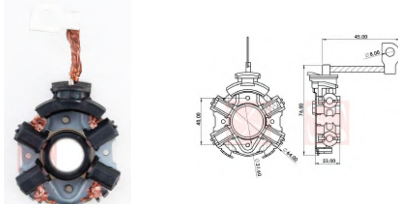

OBSERVAÇÕES Design evoluído para agregar também as aplicações dos porta-escovas A-263-12V, A-264-12V, A-265-12V, A-266-12V, A-267-12V, A-277-12V e A-278-12V **ALFA ROMEO** 147 1.9 JTD, 147 1.9 JTD 16V, 156 1.9 JTD 16V, 156 1.9 JTD 16V Q4, 156 2.4 JTD, 159 1.9 JTD 8V, 159 2.4 JTD, 159 2.4 JTD, 159 2.4 JTD Q4, 166 2.4, 166 2.4 JTD, BRERA 2.4 JTD, BRERA GT 1.9 JTD, MITO 1.6 JTD, SPIDER 2.4 JTD **AUDI** A2 1.4 TDI, A3, A3 1.8 TURBO, A3 1.9 TDI, A3 1.9 TDI QUATTRO, A3 1.9 TDI AUDI: A6, A3 CONVERSIVEL, A3 SPORTBACK, S3 1.8 TURBO QUATTRO, TT, TT ROADSTER **CHRYSLER** THEMA 3.0 CRD, THEMA 3.0 D, THEMA 3.0 V6 CRD **DODGE** RAM 1500 3.0 V6 D **FIAT** BRAVO 1.6 MULTIJET, BRAVO 1.9 DIESEL MULTIJET, CROMA 1.9 DIESEL MULTIJET, CROMA 2.4 JTD MULTIJET, DUCATO MULTIJET 2.3, LINEA 1.6 MULTIJET, MAREA WEEKEND, SEDICI 1.9 DIESEL MULTIJET, STILO 1.9 JTD **FORD** CARGO ELETRÔNICO 1317, CARGO ELETRÔNICO 1517, CARGO ELETRÔNICO 1717, CARGO ELETRÔNICO 1722, CARGO ELETRÔNICO 2422, CARGO ELETRÔNICO 2428, CARGO ELETRÔNICO 715, CARGO ELETRÔNICO 815, F-250 CUMMINS 4CC 3.9 ELETRÔNICO 2006-2011, F-4000 CUMMINS 2010 EM DIANTE, GALAXY 1.9 TDI, GALAXY 2.0, GALAXY 2.3 16V **IVECO** DAILY 15 3.0, DAILY 10 2.3, DAILY 11 2.3, DAILY 11 2.8, DAILY 11 2.8IVECO: DAILY 12 2.3, DAILY 11 3.0, DAILY 12 2.3, DAILY 13 2.3, DAILY 13 2.3IVECO: DAILY 14 3.0, DAILY 13 2.8, DAILY 14 2.3, DAILY 14 3.0, DAILY 14G 3.0, DAILY 15 2.8, DAILY 15 3.0, DAILY 17 3.0, DAILY 18 3.0, DAILY 29 L 10 2.3, DAILY 33 S 11 2.3, DAILY 35 C 10 2.3, DAILY 35 S 10 2.3, DAILY 35 S14, DAILY 40 C 10 2.3, DAILY 55 S 17 3.0, DAILY 60 C 14 3.0, DAILY 65 C 14 3.0, DAILY 70 C 14 3.0, DAILY 9 2.8, DAILY 9 V 2.8, MASSIF 3.0 HPI, MASSIF 3.0 HPT **IVECO (ÔNIBUS)** CITYCLASS **JEEP** GRAND CHEROKEE 3.0 CRD, GRAND CHEROKEE 3.0 CRD V6 4X4, GRAND CHEROKEE 3.0 TD V6 4X4, GRAND CHEROKEE 3.0 V6 CRD **JOHN DEERE** 244J, 304J, 317, 320, 325, 328, 332, 4120, 4320, 4520, 4720, 5225, 5325 **LANCIA** DELTA 2.0 MULTIJET, KAPPA 2.4 JTD, LYBRA 2.4 JTD SW, THEMA 3.0 CRD, THEMA 3.0 D, THEMA 3.0 V6 CRD, THESIS 2.4 JTD **LDV** MAXUS 2.5 CDI **MERCEDES BENZ** CAMINHÃO 1316, CAMINHÃO 1513, CAMINHÃO 1714, CAMINHÃO 1718, CAMINHÃO 1720, CAMINHÃO 1721, CAMINHÃO 1722, CAMINHÃO 1723, CAMINHÃO 2418, CAMINHÃO 709, CAMINHÃO 710, CAMINHÃO 712, CAMINHÃO 715, CAMINHÃO 912, CAMINHÃO 914, CAMINHÃO L 1013, CAMINHÃO L 1111, CAMINHÃO L 1114, CAMINHÃO L 1116, CAMINHÃO L 1117, CAMINHÃO L 1214, CAMINHÃO L 1218, CAMINHÃO L 1314, CAMINHÃO L 1316, CAMINHÃO L 1317, CAMINHÃO L 1318, CAMINHÃO L 1418, CAMINHÃO L 1513, CAMINHÃO L 1516, CAMINHÃO L 1517, CAMINHÃO L 1518, CAMINHÃO L 1620, CAMINHÃO L 2013, CAMINHÃO L 2014, CAMINHÃO L 2016, CAMINHÃO L 2213, CAMINHÃO L 2214, CAMINHÃO L 2216, CAMINHÃO L 2217, CAMINHÃO L 2218, CAMINHÃO L 2218, CAMINHÃO L 1113, CAMINHÃO L 1313, CAMINHÃO L 608D, CAMINHÃO LO 809, CAMINHÃO LO 812, CAMINHÃO LO 814, CAMINHÃO O362, CAMINHÃO OM 366C, C-CLASS, CLK, E-CLASS, G-CLASS, M-CLASS, MIXTO, ONIBUS/ BUS O364 MOTOR/ ENGINE OM352/ 352, S-CLASS, SPRINTER 3-T, SPRINTER 5-T, UNIMOG, VARIO, V-CLASS, VIANO, VITO **NEW HOLLAND** COLHEITADEIRA COMBINE FNH 8040, COLHEITADEIRA COMBINE FNH 8225 **PEUGEOT** BOXER **RENAULT** MASCOTT 110.35 2.8, MASCOTT 110.50 2.8, MASCOTT 110.55 2.8, MASCOTT 110.60 2.8, MASCOTT 130.35 2.8, MASCOTT 130.55 2.8, MASCOTT 130.65 2.8, MASCOTT 140.35 2.8, MASCOTT 140.55 2.8, MASCOTT 140.65 2.8, MASCOTT 150.35 2.8, MASCOTT 150.55 2.8, MASCOTT 150.65 2.8, MASCOTT 90.35 2.8 **SEAT** 2.8 V6 4-MOTION, ALHAMBRA 1.9 TDI, ALHAMBRA 1.9 TDI 4-MOTION, ALHAMBRA 2.0 TDI, ALTEA, ALTEA XL, CORDOBA 1.9 TDI, IBIZA 1.9 TDI, LEON 1.8 TURBO 20V, LEON 1.8 TURBO 20V 4 SYNCRO, LEON 1.9 TDI, LEON 1.9 TDI SYNCRO, LEON 2.8 CUPRA 4, TOLEDO 1.8 TURBO 20V, TOLEDO 1.9 TDI, TOLEDO III **SKODA** COMBI, OCTAVIA, SUPERB SUPERB ESTATE **SUZUKI** SX4 1.9 DDIS, SX4 1.9 DDIS 4WD **TOYOTA** BANDEIRANTES MOTOR OM 352, BANDEIRANTES MOTOR OM 364, HILUX DIESEL 2002 EM DIANTE, HILUX SW4 2.5, HILUX SW4 2.8 **VOLKSWAGEN** 28-46 II, BORA 1.8 TURBO, BORA 1.9 TDI, BORA 1.9 TDI 4-MOTION, BORA 2.8 V6 4-MOTION, BORA 2.8 VR6, CADDY III BOX, CADDY III ESTATE, EOS, GOLF IV 1.8, GOLF IV 1.8 GTI TURBO, GOLF IV 1.8 TURBO, GOLF IV 1.9 TDI, GOLF IV 1.9 TDI 4-MOTION, GOLF IV 2.3 V5, GOLF IV 2.3 V5 4-MOTION, GOLF IV 2.8 V6 4-MOTION, GOLF IV 3.2 4-MOTION, GOLF MK IV, GOLF PLUS, GOLF V, GOLF V 3.2 R32 4-MOTION, JETTA 1.8 TURBO GLS, JETTA I SALOON, LT 28-35 2.5 TDI, LT 40-55 2.5 TDI, MULTIVAN 2.5 TDI, MULTIVAN 2.5 TDI 4-MOTION, NEW BEETLE, NEW BEETLE 1.8, NEW BEETLE 3.2 RSI, PASSAT CC, PASSAT SALOON, PASSAT VARIANT, POLO 1.9 TDI, SHARAN 1.9 TDI, SHARAN 1.9 TDI 4-MOTION, SHARAN 2.0 TDI, SHARAN 2.8 V6 VR6 SYNCRO, TOURAN, TRANSPORTER 2.5 TDI, TRANSPORTER 2.5 TDI 4-MOTION, TRANSPORTER 2.5 TDI PF, TRANSPORTER IV BOX BUS, VARIANT **VOLVO** C30, C70, S40, S60, S80, V50, V60, V70, XC60, XC70, XC90

CODE	OEM	MOTOR TYPE	OEM Nº
A-224-12V	BOSCH - WAPSA		1004336530
MOTOR Nº			BRUSHES DIMENSIONS
0001108401, 0001108411, 0001108412, 30667299, 36000041, 6G9N11000CC, 6G9N11000CD, 82667299, F000AL0903, F000AL0901			5,0 x 16,0 x 13,5

APPLICATION

DIVERSAS BMW, CITROËN, PEUGEOT **FIAT** DUCATO **MERCEDES-BENZ** SPRINTER 311 CDI, SPRINTER 415 CDI, SPRINTER 515 CDI **VOLVO** AWD 2008, S60 II T6 AWD, S80 3.0L ANO 2008, S80 3.2L T6 AWD 2007 ATÉ 2008, S80 II 3.2, V60 3.0 T6 AWD, V70 III 3.2L, XC60 T6 AWD, XC60 T6 AWD 3.2, XC70 3.2L ANO 2008, XC70 II 3.2 AWD, XC70 II T6 AWD, XC90 3.2L 2007 ATÉ 2008, XC90 I 3.2 AWD, XC90 I 3.2 FWD