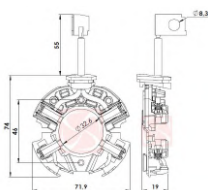

CODE	OEM	MOTOR TYPE	OEM Nº
A-116-12V	BOSCH - WAPSA	DM	1004336809; F000AL1055; F000AL1283
MOTOR Nº			BRUSHES DIMENSIONS
0001107027, 0001107028, 0001107044, 0001107059, 0001107063, 0001107076, 0001107082, 0001113009, 9000081003, F000AL0003, F000AL0301, F000AL0302, F000AL0304, F000AL0309, F000AL0310, F000AL0314, F000AL0400			5,0 x 12,0 x 11,6

APPLICATION

OBSERVAÇÕES Base maior que DW's (A-117 / 118 / 119). **CHEVROLET-GM** CELTA, CORSA **CITROËN** BERLINGO 1.8I, BREACK, COUPE 2.0 16V, EVASION 2.0I TURBO, XANTIA 1.6, XANTIA 1.8, XANTIA 2.0I, XM 2.0I 16V TURBO, XSARA 1.8I 16V, ZX 1.8I **FIAT** DOBLO EX FIRE 1.3I, DUCATO 10, DUCATO 13, DUCATO 14, DUCATO 18, PALIO 1.0, PALIO 1.0 8V, PALIO 1.3 MPI 16V, PALIO WEEKEND, PALIO WEEKEND 1.0 8V, SIENA, STRADA, STRADA 1.0 8V, ULYSSE, UNO MILLE 1.0 SPI **FORD** CABRIO, ESCORT, ESCORT 1.3, EXPRESS 55/75, KA 1.3I, ORION 1.6I 16V, TURNIER 1.4 **MERCEDES-BENZ** CLASSE A 160 **OPEL** CALIBRA 2.0I TURBO **PEUGEOT** 205, 306, 405, 605, PARTNER **VOLKSWAGEN** GOL, PARATI, SAVEIRO, VOYAGE **VOLVO** S40, V40