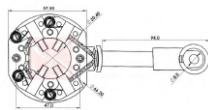

BRUSH-HOLDERS

STARTER MOTORS

CODE	OEM	MOTOR TYPE	OEM Nº
A-200-12V	MITSUBISHI		
MOTOR Nº			BRUSHES DIMENSIONS
SM402-03, SM402202			5,0 x 17,0 x 16,0

APPLICATION

DIVERSAS ACURA, ISUZU **HONDA** ACCORD 2.2L, CIVIC, ODYSSEY 2.2L, ODYSSEY 2.3L, PRELUDE 2.2L, PRELUDE 2.3L