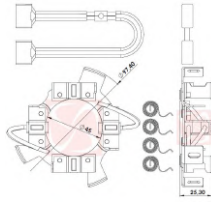

BRUSH-HOLDERS

STARTER MOTORS

CODE	OEM	MOTOR TYPE	OEM Nº
A-110-12V	BOSCH - WAPSA	MPB	9001453025
MOTOR Nº		BRUSHES DIMENSIONS	
9000453016, 9000453038, 9000453043, 9000453045, 9000453049, 9000453051, 9000453052		8,8 x 19,0 x 13,0	

APPLICATION

CASE RETROESCAVADEIRA 580 H **CBT (TRATOR)** 1000 PERKINS 4 CIL. **HYSTER** EMPILHADEIRA COM MOTOR GM2500 4 CIL, EMPILHADEIRA COM MOTOR GM4100 6 CIL. **MASSEY FERGUSON** COLHEITADEIRA MF220 **MASSEY FERGUSON (TRATOR)** MF235, MF250, MF265, MF275, MF283, MF285, MF290, MF50X, MF5300, MF5310, MF55X, MF65R, MF65X, MF85X