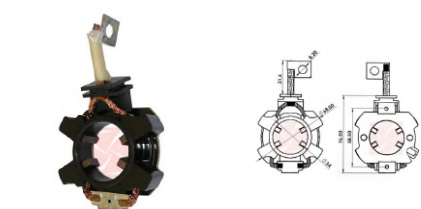

CODE	OEM	MOTOR TYPE	OEM Nº
A-177-12V	FORD / MOTORCRAFT		
MOTOR Nº			BRUSHES DIMENSIONS
10455505, AA10018400			4,8 x 13,0 x 12,0

APPLICATION

DAEWOO TOWNER **DIVERSAS** EURO, FORD