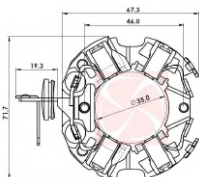

BRUSH-HOLDERS

STARTER MOTORS

CODE	OEM	MOTOR TYPE	OEM Nº
A-116-B-12V	BOSCH - WAPSA	DM	1004336809,F000AL1054, F000AL1055F000AL1283,F000AL1396,
MOTOR Nº		BRUSHES DIMENSIONS	
0001107027, 0001107028, 0001107044, 0001107059, 0001107063, 0001107076, 0001107082, 0001112033, 0001113009, 001112041, 5228C2, 5825C2, 77364844, 9000081003, F000AL0003, F000AL0301, F000AL0302, F000AL0304, F000AL0309, F000AL0310, F000AL0314, F000AL0324, F000AL0326, F000AL0328, F000AL0330, F000AL0334, F000AL0400, F000AL0413		5,0 x 12,0 x 11,6	

APPLICATION

OBSERVAÇÕES Base maior que DW's (A-117 / 118 / 119). Porta-escovas com terminal saída para o lado direito. **CITROËN** BERLINGO 1.8i, EVASION 2.0i, EVASION 2.0i TURBO, XANTIA 1.6i, XANTIA 1.8i, XANTIA 1.8i 16V, XANTIA 1.8i 16V BREAK, XANTIA 1.8i BREAK, XANTIA 2.0i, XANTIA 2.0i 16V, XANTIA 2.0i 16V BREAK, XANTIA 2.0i TURBO BREAK, XM 2.0i, XM 2.0i 16V, XM 2.0i TURBO, XSARA 1.8i, XSARA 1.8i 16V, XSARA 1.8i 16V BREAK, XSARA 1.8i 16V COUPE, XSARA 1.8i BREAK, XSARA 1.8i COUPE, XSARA 2.0i 16V, XSARA 2.0i 16V BREAK, XSARA 2.0i 16V COUPE, ZX 1.8i **FIAT** DUCATO 10 2.0, DUCATO 14 2.0, DUCATO 18 2.0, PALIO 1.0 16V MPI, PALIO 1.0 8V FIRE, PALIO 1.3 16V MPI, PALIO WEEKEND 1.0 16V MPI, PALIO WEEKEND 1.0 8V FIRE, PALIO WEEKEND 1.3 16V MPI, STRADA 1.0 8V FIRE, ULYSSE 1.8, ULYSSE 2.0, ULYSSE 2.0 TURBO **FORD** ESCORT 1.1, ESCORT 1.6i 16V, FIESTA 1.0, FIESTA 1.0i, FIESTA 1.3, FIESTA 1.3i, FIESTA 1.4i FLAIR FUN, KA 1.3i **GM** AGILE 1.4 FLEX, CALIBRA, CELTA 1.0 MPFI, CELTA 1.0 VHC, CELTA 1.0 VHC FLEXPOWER, CELTA 1.0i, CELTA 1.4 MPFI, CLASSIC 1.0 VHC, CORSA 1.0 EFI, CORSA 1.0 MPFI, CORSA 1.0 MPFI 16V, CORSA 1.0 VHC FLEXPOWER, CORSA 1.4 EFI, CORSA 1.6 EFI, CORSA 1.6 EFI SOHC, CORSA 1.6 MPFI, CORSA 1.6 MPFI 16V, CORSA GSI 1.6 SFI 16V, CORSA PICK-UP 1.6 EFI, CORSA PICK-UP 1.6 MPFI, CORSA SEDAN 1.0 MPFI, CORSA SEDAN 1.0 MPFI 16V, CORSA SEDAN 1.0 VHC, CORSA SEDAN 1.0 VHC FLEXPOWER, CORSA SEDAN 1.6 MPFI, CORSA SEDAN 1.6 MPFI 16V, CORSA WAGON 1.0 MPFI, CORSA WAGON 1.0 MPFI 16V, CORSA WAGON 1.6 MPFI, CORSA WAGON 1.6 MPFI 16V, MERIVA 1.4 ECONOFLEX, MONTANA 1.4 ECONOFLEX **MERCEDES-BENZ** CLASSE A 160 **OPEL** CALIBRA 2.0i TURBO **PEUGEOT** 205 1.9i, 306 1.8i, 306 1.8i 16V, 306 1.8i 16V BREAK, 306 1.8i 16V CABRIOLET, 306 1.8i BREAK, 306 1.8i CABRIOLET, 306 2.0i, 306 2.0i 16V CABRIOLET, 405 1.6i, 405 1.8i, 405 2.0i, 605 2.0i 16V, 806 2.0i, 806 2.0i TURBO, PARTNER 1.8i **VOLKSWAGEN** GOL 1.6, GOL II 1.6 MI, GOL II 1.6i, GOL II SPECIAL 1.0 MI 8V, GOL III 1.6 MI, GOL III 1.6 MI TOTAL FLEX, GOL IV 1.6 TOTAL FLEX, PARATI 1.6, PARATI II 1.6 MI, PARATI II 1.6i, PARATI III 1.6 MI, PARATI III 1.6 MI TOTAL FLEX, PARATI IV 1.6 TOTAL FLEX, SAVEIRO 1.6, SAVEIRO 1.6 MI, SAVEIRO II 1.6 MI, SAVEIRO III 1.6 MI, SAVEIRO III 1.6 MI TOTAL FLEX, SAVEIRO IV 1.6 TOTAL FLEX, VOYAGE 1.6 UM **VOLVO** S40 1.8 16V, V40 T4 **YANMAR** MOTOR NS18