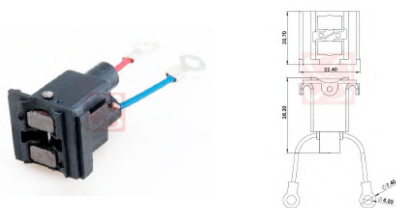

BRUSH-HOLDERS

ALTERNATORS

CODE	OEM	MOTOR TYPE	OEM Nº
B-221-12V	FORD / MOTORCRAFT VISTEON		
MOTOR Nº			BRUSHES DIMENSIONS
1120211, 1120213, 1124015, 1131820, 1140135, 1140694, 1140696, 1145715, 1151212, 1151213, 1211891, 1229421, 1303447, 1429688, 1429689, 1464755, 1464779, 1464782, 1477856, 1477971, 1478119, 1478187, 1478608, 1479818, 1S7T10300BA, 1S7T10300BB, 1S7T10300BC, 1S7T10300BD, 1S7T10300BE, 1S7T10300CA, 1S7T10300CB, 1S7T10300CC, 1S7T10300CD, 1S7T10300CE, 1S7T10300CF, 1S7T10300DA, 1S7T10300DB, 1S7T10300DC, 1S7T10300DD, 1S7T10300DE, 1S7T10300DF, 2S6T10300AA, 2S6T10300AB, 2S6T10300AC, 2S6T10300FA, 2S6T10300FB, 2S6T10300FC, 2T1U10300AB, 2T1U10300AC, 2T1U10300AD, 2T1U10300AE, 2T1U10300AF, 2T1U10300AG, 2T1U10300AH, 2T1U10300AK, 2T1U10300AL, 2T1U10300BB, 2T1U10300BC, 2T1U10300BD, 2T1U10300BE, 2T1U10300CA, 2T1U10300CB, 2T1U10300CC, 2T1U10300CD, 2T1U10300CE, 2T1U10300CF, 3S6T10300AA, 3S6T10300AC, 3S6T10300AD, 4362258, 4371000, 4371001, 4374447, 4374448, 4531025, RC28SERIES, YC1U10300EA			4,5 x 8,3 x 16,3

APPLICATION

FORD COURIER, ECOSPORT, FIESTAV1.3, FIESTAV1.4TDCI, FOCUS1.8TDDI, FUSION1.4TDCI, KA1.3i, KA1.6i, MONDEOIII1.8, MONDEOIII2.0, MONDEOIII2.0TDCI, MONDEOIII2.2TDCI, MONDEOIII2.5TDCI, TOURNEO1.8TDCI, TRANSIT1.8TDCI **JAGUAR** X-TYPE2.0D, X-TYPE2.2D;