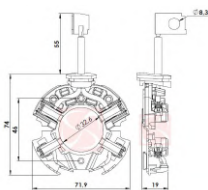

CODE	OEM	MOTOR TYPE	OEM Nº
A-115-12V	BOSCH - WAPSA	DA/DM	F000AL1013, F000AL1054, 9001081092
MOTOR Nº			BRUSHES DIMENSIONS
9000081010, F000AL0306, F000AL0313, F000AL0401, F000AL0414			5,0 x 12,0 x 11,6

APPLICATION

OBSERVAÇÕES Base maior que DW's (A-117 / 118 / 119). **CHEVROLET-GM** CORSA 1.6EFI, **CITROEN** BERLINGO 1.8 I, EVASION 2.0 I TURBO **FIAT** DOBLO 1.3 FIRE, DUCATO 10, DUCATO 13, DUCATO 14, DUCATO 18, PALIO 1.0, PALIO 1.0 8V, PALIO 1.3 MPI 16V, PALIO WEEKEND, PALIO WEEKEND 1.0 8V, SIENA, STRADA, STRADA 1.0 8V, UNO 1.0 SPI MILLE **ORD** ESCORT 1.3, ESCORT 1.4 EXPRESS 55, ESCORT 1.4 EXPRESS 75, ESCORT CABRIO, ESCORT TURNIER, KA 1.3 I, ORION 1.6I 16V **GURGEL** BR 800, TOCANTINS L, TOCANTINS TR **MERCEDES-BENZ** CLASSE A 160 **OPEL** CALIBRA 2.0 I TURBO **PEUGEOT** 205, 306, 405, 605, PARTNER **TRANSPORTER** 1600, VARIANT, VARIANT II **VOLKSWAGEN** FUSCA 1300, FUSCA 1500, FUSCA 1600, GOL 1.3, GOL 16V TURBO GOL II, GOL III 1.0MI, KOMBI 1.4 TOTAL FLEX, KOMBI 1.6 MI, PARATI 16V TURBO, PARATI II, PARATI III 1.0MI **VOLVO** S40, V40