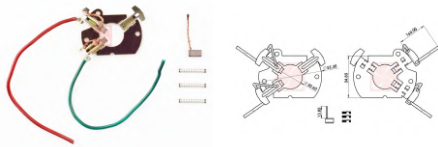

CODE	OEM	MOTOR TYPE	OEM N°
D-602-12V	BOSCH - WAPSA		9390083018
MOTOR N°		BRUSHES DIMENSIONS	
		6,0 x 4,5 x 10,5	

APPLICATION

OBSERVAÇÕES Porta-escovas para motor de limpador de para-brisa dianteiro de 2 velocidades universal **DIVERSAS** FORD, GM, VOLKSWAGEN **FIAT** UNO