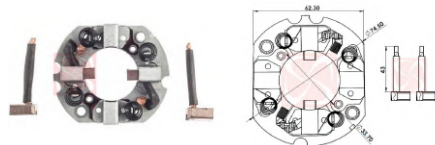

APPLICATION

BOBCAT MÁQUINAS DIVERSAS **DOOSAN** ESCAVADEIRA SOLAR 75-V **FORD** MAVERICK 2.7 TD **GEHL** MINI PÁ CARREGADEIRA **GMC** 7.110 **ISUZU** KT 3.3 D, MIDI 2.4 TD, NKR 3.1 D, NKR 3.3 DIESEL, NPR 3.3 DIESEL, RODEO 3.0 TD, TROOPER 3.0 DTI, WFR 2.0 D **KOMATSU** EMPILHADERA FG40 **NISSAN** ALMERA 2.0, CAPISTAR 2.3 TD, CAPISTAR 2.3D, CAPISTAR 2.5 TD, CAPISTAR 2.7 TD, ECO-T 3.0 TD, EMPILHADERA FORKLIFT, KING VAN 2.3 D, KING VAN 2.5 D, NAVARA, PARTIDAS RFB S114482, PATROL GR II 2.8 TD, PICK UP D. PARTIDAS RFBS131068, PRIMERA 2.0 D, SUNNY II 2.0 D, TERRANO 2.7 TD, TRADE 3.0, URVAN 2.0, URVAN 2.3 TD **THERMO KING** REFRIGERADOR SB-II 30 **YANMAR** MOTORES DIVERSOS

CODE	OEM	MOTOR TYPE	OEM Nº
A-215-12V	HITACHI	GR	2114-79001,23378M4901,21144311, YMR000311,23376M4901
MOTOR Nº		BRUSHES DIMENSIONS	
2330005P01, 2330011M02, 2330037J00, 2330037J05, 23300N5903, 5811001992, 8941155650, 8941333381, 8943325860, 8943863280, 8944548911, 8944839180, 8971177700, S114252, S114252A, S114252F, S114253, S114253A, S114254, S114254A, S114254B, S114254C, S114254D, S114255, S114255A, S114257, S114257G, S114257H, S114258, S114258C, S114264, S114268, S114290, S114290A, S114290B, S114293, S114296, S114296A, S114322, S114322A, S114338A, S114342, S114342A, S114344, S114357, S114357A, S114357B, S114357C, S114367, S114374B, S114393, S114395, S114395A, S114403B, S114429, S114429A, S114453, S114454, S114458, S114459, S114471, S114471A, S114472, S114472A, S114473, S114480, S114480A, S114480B, S114481, S114481A, S114482, S114483		6,8 x 14,0 x 15,0	

APPLICATION

CARRIER MÁQUINAS DIVERSAS COM MOTOR YANMAR **DIVERSAS** MASSEY FERGUSON, TOYOTA, YANMAR **ISUZU** GEMINI (I-MARK) 1.5 TD **KOMATSU** EMPILHADERA FG35 **NISSAN** CHERRY II 1.0, CHERRY II 1.2, PATROL 2.8, PATROL GR 4.2, SUNNY II 1.6 16V, SUNNY II 1.8 GTI 16V **OPEL** ASTRA 1.7 TD, CORSA 1.5 D, CORSA 1.5 TD, KADETT 1.5 TD, VECTRA 1.7 TD **THERMO KING** REFRIGERADOR KD-II SR, REFRIGERADOR MD-200, REFRIGERADOR MD-200-MT, REFRIGERADOR MD-300, REFRIGERADOR MD-II MAX, REFRIGERADOR MD-II MAX SR, REFRIGERADOR RD-II REFRIGERADOR TS SPECTRUM TK, REFRIGERADOR TS-200, REFRIGERADOR TS-300, REFRIGERADOR TS-500