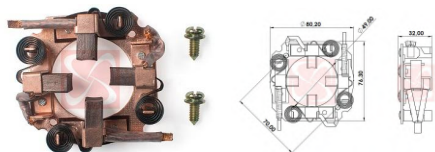

BRUSH-HOLDERS

STARTER MOTORS

CODE	OEM	MOTOR TYPE	OEM Nº
A-011-24V	ISKRA		16906638
MOTOR Nº		BRUSHES DIMENSIONS	
11130364, 11130367, 11130407, 11130490, 11130491, 11130492, 11130537, 11130595, 11130598, 11130626, 11130660, 11130676, 11130686, 11130687, 11130743, 11130784, 11130798, 11130850, 11130993, 11131006, 11131053, 11131085, 11131086, 11131143, 11131144, 11131236, 11131348, 11131353, 11131377, 11131394, AZJ3113, AZJ3131, AZJ3132, AZJ3133, AZJ3160, AZJ3186, AZJ3188, AZJ3199, AZJ3213, AZJ3223, AZJ3230, AZJ3231, AZJ3263, AZJ3282, AZJ3294, AZJ3327, AZJ3351, AZJ3353, AZJ3367, AZJ3374, AZJ3375, AZJ3387, AZJ3388, AZJ3404, AZJ3412, AZJ3413, AZJ3418, AZJ3427, AZJ3593, AZJ3595		10,0 x 25,0 x 23,0	

APPLICATION

CASE ESCAVADEIRA 1080, ESCAVADEIRA 1088, ESCAVADEIRA 488, ESCAVADEIRA 688, ESCAVADEIRA 888, ESCAVADEIRA B60CL, ESCAVADEIRA B75CL, ESCAVADEIRA B75P, ESCAVADEIRA LC80, ESCAVADEIRA LY80 **DOOSAN** COMPRESSOR DE AR 10/105, COMPRESSOR DE AR 10/125, COMPRESSOR DE AR 14/115, COMPRESSOR DE AR 14/85, COMPRESSOR DE AR 7/120, COMPRESSOR DE AR 7/170, COMPRESSOR DE AR 9/110 **FIAT** CAMINHÕES 130, CAMINHÕES 65, CAMINHÕES 70, CAMINHÕES 75 **FIAT-ALLIS** ESCAVADEIRA S105B, ESCAVADEIRA S11, ESCAVADEIRA S60, ESCAVADEIRA S70, ESCAVADEIRA S9, ESCAVADEIRA S90, ESCAVADEIRA SL11, ESCAVADEIRA SL9 **IVECO** CAMINHÕES DIVERSOS **MAN** CAMINHÕES DIVERSOS **MERCEDES-BENZ** CAMINHÕES 1017, CAMINHÕES 1114, CAMINHÕES 1117, CAMINHÕES 1120, CAMINHÕES 1124, CAMINHÕES 1314, CAMINHÕES 1317, CAMINHÕES 1320, CAMINHÕES 1324, CAMINHÕES 1414, CAMINHÕES 1417, CAMINHÕES 1419, CAMINHÕES 1420, CAMINHÕES 1514, CAMINHÕES 1517, CAMINHÕES 1520, CAMINHÕES 1524, CAMINHÕES 1614, CAMINHÕES 1617, CAMINHÕES 1619, CAMINHÕES 1620, CAMINHÕES 1626, CAMINHÕES 1717, CAMINHÕES 1719, CAMINHÕES 1720, CAMINHÕES 1722, CAMINHÕES 1820, CAMINHÕES 1821, CAMINHÕES 1926, CAMINHÕES 2219, CAMINHÕES 2220, CAMINHÕES 2226, CAMINHÕES 2420, CAMINHÕES 2626, CAMINHÕES 608, CAMINHÕES 609, CAMINHÕES 611, CAMINHÕES 709, CAMINHÕES 711, CAMINHÕES 914, CAMINHÕES 917
ÔNIBUS: OF1114, ÔNIBUS: OF814, ÔNIBUS: OF817, ÔNIBUS: OF914 **NEW HOLLAND** PÁ CARREGADEIRA 130C, PÁ CARREGADEIRA 150C **SCANIA** CAMINHÕES DIVERSOS **VALTRA** SK150
VOLKSWAGEN CAMINHÕES 16180, CAMINHÕES 16210, CAMINHÕES 7100, CAMINHÕES 8140 **VOLVO** CAMINHÕES DIVERSOS