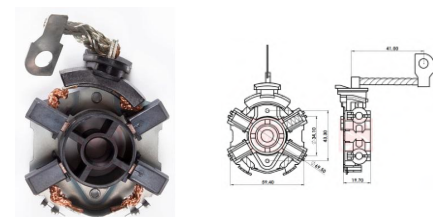

### APPLICATION

**CUMMINS** MOTOR ELETRÔNICO 24V, MOTOR ISC 4.5L, MOTOR ISC 6.7L 2010 **FORD** CARGO 1119, CARGO 1317, CARGO 1319, CARGO 1517, CARGO 1519, CARGO 1717, CARGO 1719, CARGO 1722, CARGO 1723, CARGO 1729, CARGO 2422, CARGO 2423, CARGO 2429, CARGO 2622, CARGO 2623, CARGO 2626, CARGO 2628, CARGO 2629, CARGO 816