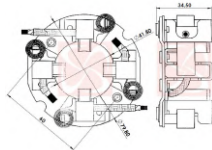

CODE	OEM	MOTOR TYPE	OEM Nº
A-241-12V	DELCO-REMY	38MT	10528064
MOTOR Nº			BRUSHES DIMENSIONS
10461768, 10461769, 10461775, 19026027, 19026028, 19026029, 19026031, 19026035, 8200005, 8200007, 8200023, 8200025, 8200075, 8200076, 8200077, 8200211, 8200217, 8200235, 8200239, 8200324, 8200356, 8200408, 8200408, 8200977, 8201002, 8201039, 8300005, 8300021, 8300022, 8300024, 8300026, 8300065, 8300066			9,5 x 28,0 x 22,0

APPLICATION

CASE COLHEITADEIRA DE ALGODÃO 1822, COLHEITADEIRA DE ALGODÃO 1844, COLHEITADEIRA DE ALGODÃO 2055, COLHEITADEIRA DE ALGODÃO 2155, COLHEITADEIRA DE GRÃOS 1620, COLHEITADEIRA DE GRÃOS 1640, COLHEITADEIRA DE GRÃOS 1644, COLHEITADEIRA DE GRÃOS 1666, COLHEITADEIRA DE GRÃOS 1668, COLHEITADEIRA DE GRÃOS 1670, COLHEITADEIRA DE GRÃOS 1680, COLHEITADEIRA DE GRÃOS 1688, COLHEITADEIRA DE GRÃOS 1690, COLHEITADEIRA DE GRÃOS 2144, COLHEITADEIRA DE GRÃOS 2166, COLHEITADEIRA DE GRÃOS 2188, COLHEITADEIRA DE GRÃOS 2366, COLHEITADEIRA DE GRÃOS 2399, TRATOR 1896, TRATOR 2055, TRATOR 2090, TRATOR 2094, TRATOR 2096, TRATOR 2290, TRATOR 2294, TRATOR 2390, TRATOR 2394, TRATOR 2470, TRATOR 2590, TRATOR 2594, TRATOR 2670, TRATOR 2870, TRATOR 3294, TRATOR 3394, TRATOR 4490, TRATOR 4494, TRATOR 4690, TRATOR 4694, TRATOR 4890, TRATOR 4894, TRATOR 4994, TRATOR 7110, TRATOR 7120, TRATOR 7130, TRATOR 7140, TRATOR 7210, TRATOR 7220, TRATOR 7230, TRATOR 7240, TRATOR 7250, TRATOR 8930, TRATOR 9110, TRATOR 9130, TRATOR 9210, TRATOR 9230, TRATOR 9240, TRATOR 9310, TRATOR 9330, TRATOR MAGNUM MX220 (C/ MOTOR CUMMINS 8.3L), TRATOR MAGNUM MX240 (C/ MOTOR CUMMINS 8.3L), TRATOR MAGNUM MX270 (C/ MOTOR CUMMINS 8.3L) **CUMMINS** MOTOR C 8.3L, MOTOR ISC 8.3L **FORD** CAMINHÕES CARGO 1622 (C/ MOTOR CUMMINS 8.3L), CAMINHÕES CARGO 1630 (C/ MOTOR CUMMINS 8.3L), CAMINHÕES CARGO 2422 (C/ MOTOR CUMMINS 8.3L), CAMINHÕES CARGO 2425 (C/ MOTOR CUMMINS 8.3L), CAMINHÕES CARGO 2622 (C/ MOTOR CUMMINS 8.3L), CAMINHÕES CARGO 2626 (C/ MOTOR CUMMINS 8.3L), CAMINHÕES CARGO 2630 (C/ MOTOR CUMMINS 8.3L), CAMINHÕES CARGO 2631 (C/ MOTOR CUMMINS 8.3L), CAMINHÕES CARGO 3222 (C/ MOTOR CUMMINS 8.3L), CAMINHÕES CARGO 4030 (C/ MOTOR CUMMINS 8.3L), CARGO MOTOR CUMMINS ELETRÔNICO **FREIGHTLINER** CAMINHÃO CASCADIA COM MOTOR MBE 4000, CAMINHÃO CASCADIA COM MOTOR MBE4000, CAMINHÃO CENTURY COM MOTOR MBE4000 **VOLKSWAGEN** CAMINHÕES 17220 (C/ MOTOR CUMMINS 8.3L), CAMINHÕES 17310 (C/ MOTOR CUMMINS 8.3L), CAMINHÕES 23210 (C/ MOTOR CUMMINS 8.3L), CAMINHÕES 23220 (C/ MOTOR CUMMINS 8.3L), CAMINHÕES 23310 (C/ MOTOR CUMMINS 8.3L), CAMINHÕES 26220 (C/ MOTOR CUMMINS 8.3L), CAMINHÕES 26260 (C/ MOTOR CUMMINS 8.3L), CAMINHÕES 26310 (C/ MOTOR CUMMINS 8.3L), CAMINHÕES 4220 (C/ MOTOR CUMMINS 8.3L)