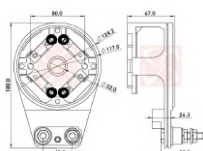

CODE	OEM	MOTOR TYPE	OEM Nº
A-166-24V	BOSCH - WAPSA	KB	2005885110,9001084104
MOTOR Nº			BRUSHES DIMENSIONS
0001416009, 0001416036, 0001416061, 0001416071, 0001417005, 0001417023, 0001417036, 0001417042, 0001417047, 0001417055, 0001417064, 9000084007, 9000084008, 9000084009, 9000084011, 9000084012, 9000084013, 9000084014, 9000084015, 9000084016, 9000084018, 9000084020, 9000084022, 9000084023, 9000084024, 9000084026			12,0 x 36,0 x 27,0

APPLICATION

ATLAS COPCO SÉRIE AX **CASE** SÉRIE 2000, SÉRIE 4000, SÉRIE 800, SÉRIE W **CATERPILLAR** SÉRIE 100, SÉRIE 3300, SÉRIE 631E, SÉRIE 900, SÉRIE D, SÉRIE D8L **CUMMINS** SÉRIE C, SÉRIE CT, SÉRIE CTA, SÉRIE N **DECAROLI** SL **EL DETALLE** SÉRIE AO **FIAT** SÉRIE 190 **FIAT-ALLIS** SÉRIE AD, SÉRIE FD, SÉRIE FG, SÉRIE FR **IVECO** SÉRIE 180, SÉRIE 190, SÉRIE 240, SÉRIE 260, SÉRIE 440, SÉRIE 450, SÉRIE 619 **KOMATSU** LIEBHERR, SÉRIE A, SÉRIE D, SÉRIE GD, SÉRIE R, SÉRIE WA **MAFERSA** SÉRIE M **MASSEY FERGUSON** SÉRIE MF 4000 **MERCEDES-BENZ** SÉRIE 13T L, SÉRIE 14T L, SÉRIE 15T L, SÉRIE 19T L, SÉRIE 20T L, SÉRIE 22T L, SÉRIE 26T L, SÉRIE O, SÉRIE OH **MWM** DIESEL **SCANIA** SÉRIE 112, SÉRIE 113, SÉRIE 142, SÉRIE BR, SÉRIE DN, SÉRIE DS, SÉRIE DSC, SÉRIE DSI **VOLKSWAGEN** SÉRIE 14T, SÉRIE 16T **VOLVO** SÉRIE B10, SÉRIE B7R, SÉRIE C10, SÉRIE F80, SÉRIE FM10, SÉRIE G, SÉRIE N10, SÉRIE N12, SÉRIE N80, SÉRIE NL10, SÉRIE NL12, SÉRIE PENTA, VOLVO PENTA