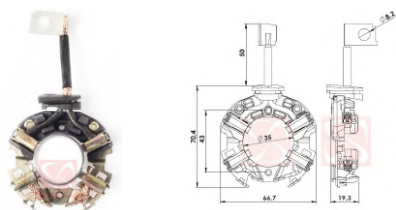

BRUSH-HOLDERS

STARTER MOTORS

CODE	OEM	MOTOR TYPE	OEM Nº
A-118-12V	BOSCH - WAPSA	DW	F000AL1052,F000AL1053
MOTOR Nº			BRUSHES DIMENSIONS
0001107015, 9000081004, 9000081005, 9000081006, 9000081007, 9000081008, F000AL0102, F000AL0104, F000AL0502			5,0 x 12,0 x 11,6

APPLICATION

OBSERVAÇÕES Base menor que DM's (A-115 / 116). **CHEVROLET-GM** ASTRA, ASTRA SEDAN, BLAZER, IPANEMA, KADETT, OMEGA, OMEGA SUPREMA, VECTRA, ZAFIRA **CITROËN** PICASSO, XSARA **FIAT** TEMPRA, TEMPRA TURBO **OPEL** ASTRA, CCALIBRA, OMEGA, VECTRA **VOLKSWAGEN** GOL, PARATI, SANTANA, SANTANA QUANTUN, SAVEIRO, VOYAGE