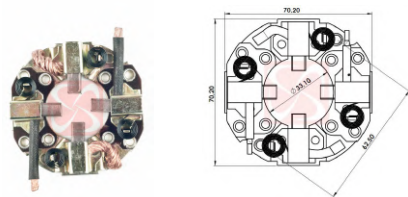

CODE	OEM	MOTOR TYPE	OEM Nº
A-144-12V	mitsubishi	OSGR/PLGR	M649T05071,M648X28271,ME700127
MOTOR Nº			BRUSHES DIMENSIONS
36100-42011, DSL36100-4400, DSL3610044000, DSL3610044010, DSL361004A000, DSL361004A010, M002T54172, M002T54271, M002T54371, M002T56182, M002T65271, M2T4172, M2T54172, M2T54271, M2T54371, M2T54372, M2T54572, M2T55971, M2T56071, M2T56171, M2T56181, M2T56182, M2T56271, M2T56272, M2T56471, M2T56472, M2T56971, M2T57271, M2T61071, M2T61171, M2T61371, M2T61471, M2T61771, M2T65271, M2T65971, MD164975, MG120413, MG122565, TM000A23601			6,8 x 18,0 x 18,0

APPLICATION

DIVERSAS ACURA, CASE, DEDGE, MAZDA, YALE **FIAT** TORO **HYUNDAI** GALLOPER 2.5 TD, H1 2.5 CRDI, H1 2.5 DIESEL, H1 2.5 TD, PORTER 2.5 CRDI, STAREX 2.5 CRDI, STAREX 2.5 TD **HYUNDAI (CAMINHÕES)** H100 2.5 DIESEL, HR **KIA** SORENTO 2.5 CRDI **KUBOTA** MOTORES FRIGORÍFICOS **mitsubishi** COLT 1.8 DIESEL, COLT 2.0 DIESEL, EMPILHADEIRA FD20, GALANT 1.8 TD, GALANT 2.0 TD, GALANT 2.3 TD, L 300 TURBO, L200 2.5 DIESEL, L200 2.5 TD, L300 2.3 DIESEL, L300 2.5 DIESEL, L300 2.5 TD, LANCER 2.0 DIESEL, PAJERO 2.3 TD, PAJERO 2.5 TD, SPACE RUNNER 2.0 TD GLX, SPACE WAGON 1.8 TD, SPACE WAGON 2.0 TD **NISSAN** FRONTIER 3.2 (1999)