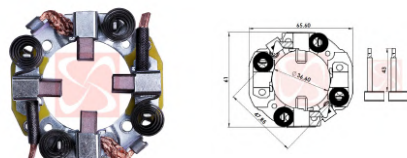

CODE	OEM	MOTOR TYPE	OEM Nº
A-043-12V	DENSO		
MOTOR Nº			BRUSHES DIMENSIONS
428000-1620, 428000-1630, 428000-3180, 428000-3960, 428000-4640, 428000-4810, 428000-4880, 428000-4920, 428000-5950, 428000-7221, 428000-7721, 438000-1511, AH22-11001-AC, FPLA-11001-BB			7,0 x 20,0 x 15,5

APPLICATION

AUDI CAYENNE 3.0 DIESEL (2010-2011), PANAMERA 3.0 DIESEL (2011->), PORSCHE: CAYENNE 3.0 D (2010-2011), Q7 3.0 TDI (2007-2015), TOUAREG 3.0 V6 TDI (2010-2014), VOLKSWAGEN: TOUAREG 3.0 TDI (2010-2011) **CITROEN** C4 2.0 HDI (2004-2013), C4 2.0 HDI GRAND PICASSO (2009->), C4 2.0 HDI PICASSO (2007-2010), C4 SPACETOUREUR 2.0 (2018->), C5 2.0 HDI (2004-2015), C5 2.2 HDI (2004->), C5 2.7 HDI (2008->), C6 2.7 HDI (2005-2008), C8 2.0 HDI (2002-2006), DISPATCH 2.0 HDI 4X4 (2011->), DS4 2.0 (2014->), DS4 2.0 HDI (2011-2014), DS5 2.0 HDI (2011-2014), GRAND C4 SPACETOUREUR 2.0 HDI (2018->), JUMPY 2.0 (2016->), JUMPY 2.0 HDI (2007->), JUMPY 2.0 HDI (2007-2016), XSARA 2.0 HDI (2000-2005), XSARA HATCH 1.9 (2000-2005) **FIAT** SCUDO 2.0 (2007->), SCUDO 2.0 MULTIJET (2007-2011), SCUDO 2.0 MULTIJET 4X4 (2007-2011) **LAND ROVER** DISCOVERY 2.7 TD (2004-2009), DISCOVERY 3 2.7 (2012), DISCOVERY 3.0 SDV6 4X4 DIESEL (2009-2020), DISCOVERY 3.0 TD 4X4 DIESEL (2009-2020), DISCOVERY 3.0 TD 4X4 DIESEL (2011-2017), FREELANDER, RANGE ROVER 3.0 SDV6 HÍBRIDO 4X4 (2014-2020), RANGE ROVER 3.0 TDV6 4X4 2993CC (2012-2020), RANGE ROVER 3.0 TDV6 4X4 DIESEL (2013-2020), RANGE ROVER DIESEL, RANGE ROVER SPORT 2.7 TDVM (2005-2009), RANGE ROVER SPORT 3.0 D 4X4 DIESEL (2010-2013), RANGE ROVER SPORT 3.0 SDV6 4X4 DIESEL (2013-2020), RANGE ROVER SPORT 3.0 SDV6 HÍBRIDO 4X4 (2013-2020), RANGE ROVER SPORT 3.0 TDV6 4X4 DIESEL (2013-2020) **LEXUS** IS 2.2 D (2010->), IS 220 2.2 D (2005->), LX570 5.7 (2008-2011) **PEUGEOT** 06 2.2 HDI (2000-2004), 3008 1.6 (2018->), 3008 2.0 (2015-2016), 3008 2.0 HDI (2011-2016), 3008 2.0 HYBRID (2011-2016), 307 2.0 HDI (2003->), 308 2.0 HDI (2012-2013), 308 CC 2.0 HDI (2009->), 308 SW 2.0 HDI (2011-2014), 406 2.0 HDI (2001-2004), 407 2.0 HDI (2004-2009), 407 2.7 HDI (2005-2008), 407 SW 2.0 HDI (2004->), 5008 1.6 (2018->), 5008 2.0 (2018->), 5008 2.0 HDI (2009-2016), 508 2.0 (2018->), 508 2.0 HDI (2010-2014), 508 2.0 HDI AWC (2010->), 508 SW 2.0 HDI (2010-2014), 508 SW 2.0 HDI HYBRID (2011->), 607 2.0 HDI (2005->), 607 2.7 HDI 24V (2004->), 807 2.0 HDI (2006-2009), BOXER 2.0 HDI (2015->), EXPERT 2.0 (2016->), EXPERT 2.0 HDI (2007-2016), EXPERT 2.0 HDI 4X4 (2007-2011), RCZ 2.0 HDI (2010->), TRAVELLER 2.0 HDI (2016->) **TOYOTA** AURIS 2.0 D-4D (2007->), AURIS 2.2 D (2007->), AVENSIS 2.0 D-4D (2006-2011), AVENSIS 2.2 D-4D (2005->), COROLLA 2.2 D-4D (2006->), COROLLA 2.2 D-4D VERSO (2005->), LAND CRUISER 5.7 (2008-2011), RAV4 2.2 D-4D (2006-2008), SEQUOIA 5.7 (2008-2011), TUNDRA PICKUP 5.7 (2007-2011), VERSO 2.0 D-4D (2009-2012)