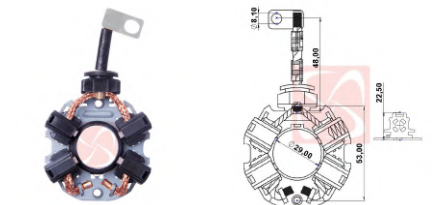

CODE	OEM	MOTOR TYPE	OEM Nº
A-335-12V	mitsubishi		
MOTOR Nº			BRUSHES DIMENSIONS
23300-1903R, 56029712AB, 56029712AC, M000T25171ZC, M000T25172ZC, M000TD1371ZE			4,4 x 18,0 x 12,2

APPLICATION

FIAT TORO **JEEP** COMPASS 2.4 **NISSAN** VERSA **RENAULT** LOGAN (2018), SANDERO (2018)