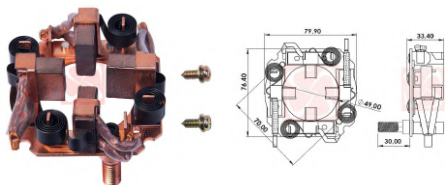

BRUSH-HOLDERS

STARTER MOTORS

CODE	OEM	MOTOR TYPE	OEM Nº
A-296-12V	ISKRA		16908788, 16908263, MSX87
MOTOR Nº		BRUSHES DIMENSIONS	
11130897, 11131093, 11131162, 11131249, AZJ3376, AZJ3389, AZJ3405, MS243, MS618		10,0 x 25,0 x 23,0	

APPLICATION

AGCO 450, 700 **CASE** CS 110 4.4, CS 130 6.6, CS 68 3.3, CS 75 3.3, CS 78 4.4 **LANDINI** ATLAS 75 4.0 **MASSEY FERGUSON** 3065, AA 660, F 400X, MF 200, MF 34, MF 38, MF 383, MF 400, MF 4200, MF 500, MF 600, MF133, MF135, MF140, MF145, MF148, MF152, MF155, MF158, MF165, MF230, MF235, MF240, MF245, MF250, MF255, MF2600, MF262, MF350, MF360, MF550.3, MF560.3, MF560.6 **MEGA** 8050, 8150, 8550, 8750 **SAMPO ROSENLEW** SR 2035, SR 2045, SR 2055, SR 2065, SR 2075, SR 2085, SR 3045 6.6, SR 3065 6.6 **URSUS** C-330M, C-335, C-360 **VALMET** 255, 355, 365S, 455, 465, 504 2.7, 565, 604 3.3, 6100, 6300 4.4, 6400, 6600, 665S, 6750 4.4, 6800, 6850 4.4, 800, 8000, 805 4.4, 8050, 8050 6.6, 805-4 4.4, 8100, 8150, 8200, 8350, 8400, 8450, 8450 6.6, 8550, 8550 7.4, 865, 8750, 8950 7.4, 900 4.4, C100, C15, C20, C200 **VALTRA** 180Hi, 255, 355, 365S, 455, 465, 504, 565, 604, 6100, 6300, 6400, 6600, 665S, 6750, 6800, 6850, 800, 8000, 805, 8050, 805-4, 8100, 8150, 8200, 8350, 8400, 8450, 8550, 865, 8750, 8950, 900, BH180, BM 100, C100, C15, C20, C200 **ZETOR** 4712 2.5