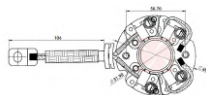

APPLICATION

AMC VEÍCULOS 1959 ATÉ 1963 **BUICK** VEÍCULOS DE 1957 ATÉ 1963 **CHECKER CAB** 1964-1980 **CHEVROLET-GM** C-10, C-14, C-60 (GAS), CAMINHÕES DE 1955 ATÉ 1978, CARAVAN 2500 4CC CARAVAN 4100 6CC 1969 ATÉ 1984, OPALA **CHRIS CRAFT** VEÍCULOS DE 1967 ATÉ 1978 **CRUSADER** VEÍCULOS DE 1961 ATÉ 1975 **DIVERSAS** ALLIS-CHALMERS, CADILLAC, FORD, HYSTER **GRAY MARINE** VEÍCULOS DE 1957 ATÉ 1967 **INTERNATIONAL** CAMINHÕES DE 1957 ATÉ 1979 **JEEP** VEÍCULOS DE 1961 ATÉ 1971 **JOHNSON-EVINRUDE** VEÍCULOS DE 1967 ATÉ 1978 **MERCURY** MOTORES DE 1971 ATÉ 1978 **OLDSMOBILE** VEÍCULOS DE 1957 ATÉ 1974 **PALMER** VEÍCULOS DE 1955 ATÉ 1963 **PONTIAC** VEÍCULOS DE 1956 ATÉ 1974 **STUDEBAKER** VEÍCULOS DE 1965 ATÉ 1966

CODE	OEM	MOTOR TYPE	OEM Nº
A-228-12V	DELCO-REMY	PG260F2	10493851
MOTOR Nº			BRUSHES DIMENSIONS
9000836, 9000837, 9000841, 9000842, 9000854, 9000857, 9000858, 9000888			5,0 x 18,0 x 15,0

APPLICATION

BUICK LESABRE 3.8L 1997 ATÉ 2003, PARK AVENUE 3.8L 1998 ATÉ 2001, REGAL 3.8L 1998 ATÉ 2001 **CHEVROLET-GM** BLAZER, CAMARO 3.8L 1998 ATÉ 2000, G1500, G2500 4.3L V6, IMPALA, LUMINA 3.8L 1998 ATÉ 1999, MONTE CARLO 3.8L 1998 ATÉ 2000, S. T SÉRIES 4.3L V6, S10 4.3L V6 VORTEC, SILVERADO 4.8L, SILVERADO 5.3L, SUBURBAN SIERRA, TAHOE YUKON 4.8L, TAHOE YUKON 5.3L, YUKON XL 4.8L, YUKON XL 5.3L **DIVERSAS** CADILLAC, MERCURY MARINE **GMC** JIMMY, SAFARI, SIERRA 4.3L V6 **ISUZU** HOMBRE 4.3L V6 **OLDSMOBILE** BRAVADA 4.3L V6 88 3.8L 1998 ATÉ 1999, INTRIGUE 3.8L 1998 ATÉ 1999 **PONTIAC** CADILLAC, FIREBIRD 3.8L 1998 A 2001, GRAND PRIX 3.8L 1997 ATÉ 2000, MERCURY MARINE