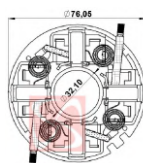

BRUSH-HOLDERS

STARTER MOTORS

CODE	OEM	MOTOR TYPE	OEM Nº
A-369-12V	VALEO		
MOTOR Nº			BRUSHES DIMENSIONS
8671504, 867150405, RSW22A12, RSW22R-15			7,0 x 19,8 x 16,0
APPLICATION			
BMW 320 2.0 I (2018-2022) VOLKSWAGEN AMAROK 3.0 V6 (2018->), TOUAREG 3.0 TDI