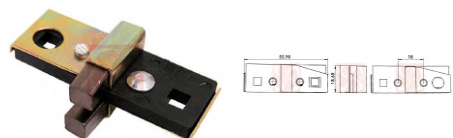

CODE	OEM	MOTOR TYPE	OEM Nº
B-202-12V	BOSCH - WAPSA		419001
MOTOR Nº			BRUSHES DIMENSIONS
			6,3 x 6,3 x 12,7

APPLICATION

CATERPILLAR TRATOR **CLARK** TRATOR **DODGE** POLARA **FORD** CORCEL, F 1000, F 4000, MAVERICK **MASSEY FERGUSON** TRATOR **MERCEDES-BENZ** CAMINHÃO **VALMET** TRATOR