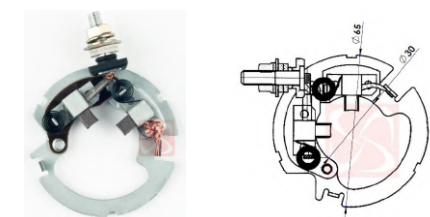

CODE	OEM	TIPO ARRANQUE	OEM Nº
M-901-12V	HONDA		31206
MOTOR Nº			BRUSHES DIMENSIONS
901QTY1M9T11			6,0 x 10,0 x 13,5

APPLICATION

HONDA AX 250, CB 750, CBF 250, CBR 600, CBX 150, CBX 200, CBX 250, CBX AERO 150, CG 125, CG TITAN 125, CLR 125, CN 250, CRF 230, FES 125, FES 250, FL 400R, NES 125, NSS 250, NX 125, NX 150, NX 200, NX 250, NX 350, NX 400, NXR 125, NXR 150, PES 125, SAHARA 350, SES 125, SH 125, TRX 200, TRX 300, TRX 350, TRX 400, TRX 450, VF 750, VFR 750, XLR 125, XR 125, XR 200, XR 250