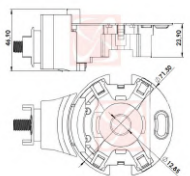

CODE	OEM	MOTOR TYPE	OEM Nº
A-216-12V	MITSUBA	PMGR1,6KW	04312-PSA-305,31210-PSA-J51, 1210RRAA52, 31210PHM004,31210PSAJ52,31210PSAJ53, 31210PSAJ54,31210RNAA52,31210RRAA51
MOTOR Nº		BRUSHES DIMENSIONS	
1200PPAA01, 1200PPAA02, 1200PPAA03, 1200PPAA51, 17844, 17870, 17959, 31200PPA505, 31200RAAA51, 31200RAAA61, 31200RAAARAA43, 31200RAAARAA51, 31200RAAARM, SM71002, SM61202, SM612022W, SM61205, SM61206, SM612063M, SM61207, SM61209, SM61210, SM71001, SM71003, SM71004, SM7102, SM710217816		4,7 x 12,0 x 11,5	

APPLICATION

ACURA TSX 2.4L **HONDA** ACCORD 2.4L, ACCORD VII 2.0, ACCORD VII 2.0 4X4, ACCORD VII 2.4i, CIVIC EX ANO 2007 ATÉ 2013;, CIVIC LX 2007 ATÉ 2013 CIVIC CR-V 2.4L, CIVIC SI ANO 2007 ATÉ 2013;, CIVIC VII 2.0 TYPE-R, CIVIC VIII 1.3, CIVIC VIII 1.8, CR-V II 2.4i, CR-Z 1.3, ELEMENT 2.4L EX;, ELEMENT 2.4L LX;, INSIGHT 1.0, INSIGHT 1.3