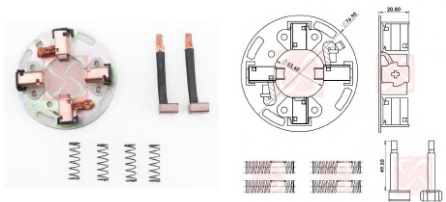

CODE	OEM	MOTOR TYPE	OEM Nº
A-186-12V	VALEO	D7R	A0001519755,7701204930,594115,594354,594432,5820A4
MOTOR Nº			BRUSHES DIMENSIONS
0041518901, 004151890180, 0041519201, 004151920180, 0041519701, 004151970180, 0051511301, 005151130180, 005151130187, 1250128, 2H0911023F, 2H0911023A, 30620657, 3610042350, 361004A010, 432630, 432637, 432644, 432666, 432672, 433323, 436051, 438011, 438053 438065, 438068, 438078, 438085, 438088, 438090, 438096 438148, 438157, 438158, 438199, 455550, 455674, 455687 455695, 455720, 455734, 455745, 455873, 455895, 455928 455943, 455948, 455954, 455957, 455959, 455972, 458118 458171, 458366, 55564374, 726004, 726006, 726008, 726014, 726031, 726033, 726045, 726052, 9646972280, D7524, D7R1, D7R11, D7R12, D7R13, D7R14, D7R15, D7R151, D7R16, D7R17, D7R18, D7R19, D7R2, D7R20, D7R22, D7R23, D7R24, D7R25, D7R26, D7R27, D7R28, D7R281, D7R3, D7R33, D7R34, D7R35, D7R36, D7R37, D7R4, D7R40, D7R41, D7R42, D7R43, D7R44, D7R46, D7R47, D7R48, D7R49, D7R5, D7R51, D7R53, D7R57, D7R64, D7R65, D7R7, D7R70, D7R8, D7RS1, D7RS129, D7RS130, D7RS131, D7RS150, D7RS29, D7RS30, D7RS31 D7RS50, D7RS7, D7RSA10, D7RSA11, D7RSA2, D7RSA4 D7RSA5, D7RSA7, D7RSA8, D8R27, DSL3610042350, DSL42350, DSL6651510101, TM000A34001, TM000A34101 TM000A36101, TS22-32, TS22E20, TS22E8, TS22ER12, TS22ER13			7,0 x 14,0 x 14,0

APPLICATION