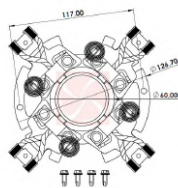

CODE	OEM	MOTOR TYPE	OEM Nº
A-185-24V	DELCO-REMY	41MT	10470208,10453807,10500113
MOTOR Nº			BRUSHES DIMENSIONS
10478898, 10479024, 1993966, 8200155, 8200178			9,6 x 28,6 x 26,6

APPLICATION

CATERPILLAR TRATOR DE ESTEIRAS D6M **CUMMINS** MOTOR ISM, MOTOR ISX **MERCEDES-BENZ** PLATAFORMA 0400 RSD ANO DE 2004 ATÉ 2009, PLATAFORMA 400 SER 2004 ATÉ 2009