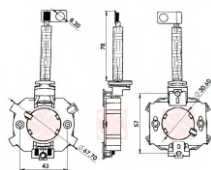

BRUSH-HOLDERS

STARTER MOTORS

CODE	OEM	MOTOR TYPE	OEM Nº
A-178-12V	MITSUBISHI		M321X04471, M321X04771, M321X05171, M321X07071, M321X06671
MOTOR Nº			BRUSHES DIMENSIONS
000T92581, 2N1511000AA, 3110060AB2, 3610037210, 56041012AB, 8E5T-11000-AA, 8E6T-11000-AA, 8S4T-11000-A, 918139600, FF18400, M000T60081, M000T60082, M000T60186, M000T60187, M000T70881, M000T80081, M000T80281, M000T80281A, M000T80285, M000T80285A, M000T80381, M000T80581, M000T80783, M000T80981, M000T81081, M000T81281, M000T81284, M000T81681, M000T82081, M000T82081ZE, M000T82281, M000T83981, M000T84881ZC, M000T84882ZC, M000T84882ZC, M000T85081, M000T85681, M000T85881, M000T85981, M000T86481, M000T88481, M000T88481ZC, M000T88482ZC, M000T91181ZC, M000T92581, M001T60285, M001T78681, M001T79482, M001T79781, M001T83981, M001T84171ZC, M001T84181, M001T84381, M001T84981, M001T85881, M001T86081, M001T86182, M001T86281, M001T86281ZC, M0T60081, M0T60082, M0T60186, M0T60187, M0T70881, M0T80081, M0T80281, M0T80281A, M0T80285, M0T80285A, M0T80381, M0T80581, M0T80783, M0T80981, M0T81081, M0T81281, M0T81284, M0T81681, M0T82081, M0T82081ZE, M0T82281, M0T83981, M0T84881ZC, M0T84882ZC, M0T85081, M0T85681, M0T85881, M0T86481, M0T91181ZC, M1T60285, M1T78681, M1T79482, M1T79781, M1T83981, M1T84171ZC, M1T84181, M1T84381, M1T84981, M1T85881, M1T86081, M1T86182, M1T86281			4,5 x 12,0 x 12,8

APPLICATION

CHRYSLER CONCORDE **CITROEN** C5 (2001-2004), PICASSO **DIVERSAS** GM, JEE, PAJERO MONTERO 3.5L 1999 ATÉ 2004, PLYMOUTH, SUZUKI **DODGE** INTREPID 2.7L **FORD** FUSION **HYSTER** EMPILHADEIRA FORKLIFT 1995 **MAZDA** MPV 3.0L, PROTEGE 1.6, PROTEGE 1.8, PROTEGE 2.0 **MITSUBISHI** MIRAGE 1.5, MIRAGE 1.8, PAJERO MONTERO 3.0L 2000 ATÉ 2003, PAJERO MONTERO 3.8L 2001 ATÉ 2002 **NISSAN** 200SX 1.6L 1995-98, FRONTIER 2.4L 1999 ATÉ 2001, LIFT TRUCKS NISSAN, PICK UP 2.4L, XTERRA 2.4 2000 ATÉ 2001 **SUBARU** FOREST 2.5L, IMPREZA 1997 ATÉ 2003 2.2L, IMPREZA 1997 ATÉ 2003 2.5L, OUTBACK 2.2, OUTBACK 2.5L