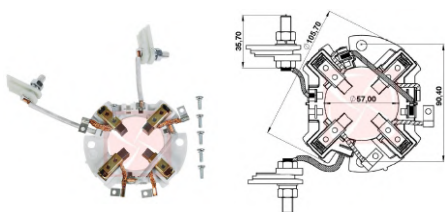

BRUSH-HOLDERS

STARTER MOTORS

TRATOR BM110, TRATOR BM125, TRATOR N101, TRATOR N103, TRATOR N111, TRATOR N113, TRATOR N121, TRATOR N123, TRATOR N141, TRATOR N143, TRATOR N163, TRATOR N174, TRATOR N82, TRATOR N91, TRATOR N92, TRATOR N93, TRATOR S233, TRATOR S260, TRATOR S263, TRATOR S274, TRATOR S280, TRATOR S293, TRATOR S294, TRATOR S323, TRATOR S324, TRATOR S353, TRATOR S374, TRATOR T121, TRATOR T131, TRATOR T133, TRATOR T144, TRATOR T151, TRATOR T153, TRATOR T163, TRATOR T173, TRATOR T174, TRATOR T183, TRATOR T191, TRATOR T193, TRATOR T194, TRATOR T203, TRATOR T213, TRATOR T214, TRATOR T234, TRATOR X120 **ZETOR** TRATOR 3520, TRATOR 3540, TRATOR 4712, TRATOR 4718, TRATOR 4911, TRATOR 5011, TRATOR 5211, TRATOR 5213, TRATOR 5243, TRATOR 5245, TRATOR 5320, TRATOR 5321, TRATOR 5340, TRATOR 5341, TRATOR 5511, TRATOR 5516, TRATOR 5645, TRATOR 5647, TRATOR 5711, TRATOR 5718, TRATOR 5745, TRATOR 5748, TRATOR 5911, TRATOR 5945, TRATOR 6011, TRATOR 6045, TRATOR 6211, TRATOR 6212, TRATOR 6245, TRATOR 6320, TRATOR 6321, TRATOR 6340, TRATOR 6341, TRATOR 6511, TRATOR 6518, TRATOR 6522, TRATOR 6711, TRATOR 6718, TRATOR 6745, TRATOR 6748, TRATOR 6911, TRATOR 6918, TRATOR 6945, TRATOR 7011, TRATOR 7045, TRATOR 7211, TRATOR 7245, TRATOR 7321, TRATOR 7340, TRATOR 7341, TRATOR 7520, TRATOR 7711, TRATOR 7742

CODE	OEM	MOTOR TYPE	OEM Nº
A-355-12/24V	ISKRA		16906472,MMX688
MOTOR Nº		BRUSHES DIMENSIONS	
11212001, 11212034, 11212070, 11212076, 11212083, 11212084, 11212088, 11212113, 11212212, 11212216, 11212234, 11212255, 11212276, 11212299, 11212316, 11212355, 11212358, 11212361, 11212417, 11212511, 11212513, 11212537, 11212560, 11212610, 11212612, 11212626, 11212736, 11212746, 11212748, 11212754, 11212756, 11212770, 11212865, 11212905, 11212922, 11212923, 11212936, 11212941, 11212958, 11212987, 11214057, 11214058, 11214070, 11214071, 11216021, 11216022, 11216045, 11216079, 11216164, 11216205, 11216208, 11216209, 11216211, 11216233, 11216257, 11216422, 11216446, 11216456, 11216541, 11216574, 11216623, 11216633, 11216677, 11216678, 11216835, 11216857, 11216882, 11216914, 11216995, 11216997, 11218043, 11218140, AMJ5107, AMJ5109, AMJ5115, AMJ5127, AMJ5154, AMJ5156, AMJ5157, AMJ5163, AMJ5176, AMJ5178, AMJ5185, AMJ5196, AMJ5198, AMJ5206, AMJ5208, AMJ5214, AMJ5217, AMJ5239, AMJ5249, AMJ5253, AMJ5254, AMJ5266, AMJ5269, AMJ5273, AMJ5279, AMJ5282, AMJ5283, AMJ5291, AMJ5511, AMJ5512, AMJ5522, AMJ5529, AMJ5538, AMJ5549, AMJ5557, AMJ5565, AMJ5568, AMJ5571, AMJ5592, AMJ5601, AMJ5605, AMJ5636, AMJ5642, AMJ5647, AMJ5648, AMJ5652, AMJ5670, AMJ5702, AMJ5714, AMJ5718, AMJ5720, AMJ5721, AMJ5723, AMJ5725, AMJ5730, AMJ5763, AMJ5767, AMJ5770, AMJ5781, AMJ5789, AMJ5798, AMJ5803, AMJ5816, AMJ5817, AMJ5842, AMJ5847, AMJ5858, AMJ5883, AMJ5885, AMJ5897, IM0021, IM0029, IM0038, IM0051, IM0055, IM0057, IM0139, IM0140, IM0142, IM0145, IM0161, IM0204, IM0246, IM0260, IM0269, IM0270, IM0283, IM0350, IM0361, IM0434, MM143, MM151, MM159, MM160, MM176, MM191, MM204, MM205, MM208, MM256, MM259, MM268, MM272, MM321, MM368, MM397, MM60, MM62, MM87, MM96		9,0 x 16,0 x 17,0	

APPLICATION

DIVERSAS EMPILHADERAS, GUINCHOS, GUINDASTES, PALETEIRAS, PLATAFORMAS **ELEVADORES** AMETEC, BREVINI FLUID POWER., BUCHER HYDRAULICS, FLUIDLINK HYDRAULICS, MONARCH, ORTOBRAS, PALETRANS, SMITHS, SPX FLUID POWER, WESTERN MOTORS