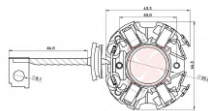

BRUSH-HOLDERS

STARTER MOTORS

CODE	OEM	MOTOR TYPE	OEM Nº
A-218-12V	BOSCH - WAPSA	DW	1004336985,2004336212
MOTOR Nº			BRUSHES DIMENSIONS
0001107037, 0001107048, 0001107056, 0001107072			5,0 x 12,0 x 11,6

APPLICATION

DIVERSAS ALFA ROMEO, AUDI, CITROËN, LANCIA, OPEL, PEUGEOT; RENAULT; SEAT, VAUXHALL, VOLKSWAGEN; **MERCEDES-BENZ** 200 E, CLASSE C 180, CLASSE C 180 T-MODELL, CLASSE C 200, CLASSE C 220, CLASSE C 230, CLASSE C 230 KOMPRESSOR, CLASSE CLK 230 KOMPRESSOR, CLASSE E 190 2.3, CLASSE E 200, CLASSE E 200 T-MODELL, CLASSE E 220, CLASSE E 230, CLASSE ML 230, CLASSE SLK 230 KOMPRESSOR