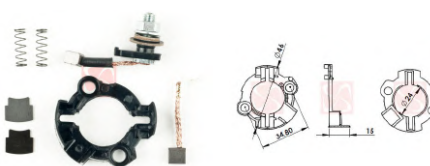

CODE	OEM	TIPO ARRANQUE	OEM Nº
M-905-12V	HONDA		9390083018
MOTOR Nº			BRUSHES DIMENSIONS
			7,5 x 6,0 x 8,0

APPLICATION

HONDA BIZ 125, CG 150