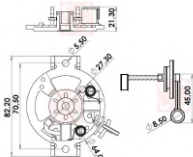

CODE	OEM	MOTOR TYPE	OEM Nº
A-287-12V	VALEO		501703
MOTOR Nº			BRUSHES DIMENSIONS
1043100GG012, 9807775680, D6GCS227, TSC10-10, TSC10-B1			6,0 x 12,0 x 13,0

APPLICATION

CITROËN BERLINGO 1.4L, BERLINGO 1.6L, C3 1.4L, C3 1.6L, C4 1.6 **FORD** KA 1.0 **JAC MOTORS** J2, J3 **PEUGEOT** 206 1.4L, 206 1.6L, 207 1.4L, 207 1.6L