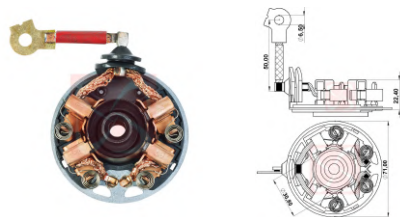

BRUSH-HOLDERS STARTER MOTORS

CODE	OEM	MOTOR TYPE	OEM Nº
A-356-12V	VALEO		
MOTOR Nº		BRUSHES DIMENSIONS	
1216880, 36100-2J300		5,3 x 17,0 x 15,0	

APPLICATION

HYUNDAI CRETA 2.0, I30, IX35, TUCSON 2.0 **KIA** SELTOS 2.0, SOUL