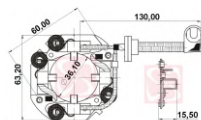

CODE	OEM	MOTOR TYPE	OEM Nº
A-040-12V	HITACHI	PMGR	698114,698115,6981153,137750
MOTOR Nº			BRUSHES DIMENSIONS
1017200, 2114-13103, 2114-23104, 2114-39008, 2114-83102, 2114-93102, 2330012G05, 2330088G01, 2337853J02, 2337877A01, 81017200, CQ2050014CQ, S114364, S114503, S114505, S114509, S114516, S114516A, S114517, S114517C, S114519A, S114520B, S114523, S114525A, S114526, S114526A, S114527A, S114527B, S114528, S114530, S114533, S114534, S114535, S114553, S114700A, S114701A, S114701C, S114705, S114705A, S114705B, S114705C			7,0 x 11,0 x 16,5

APPLICATION

DIVERSAS ACURA, ISUZU **NISSAN** ALMERA, D21 3.0, MICRA 1.0, PATHFINDER 3.0, PRIMERA, SUNNY, TERRANO 3.0 **VOLKSWAGEN** GOLF