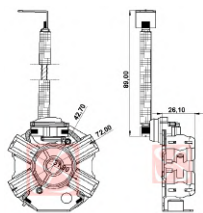

CODE	OEM	MOTOR TYPE	OEM Nº
A-054-12V	BOSCH - WAPSA		
MOTOR Nº		BRUSHES DIMENSIONS	
F002G70300, RE557904, RF78M45		6,0 x 18,0 x 15,5	

APPLICATION

DIVERSAS AUDI, BMW, FORD, JOHNDEERE, MERCEDES-BENZ, VOLKSWAGEN