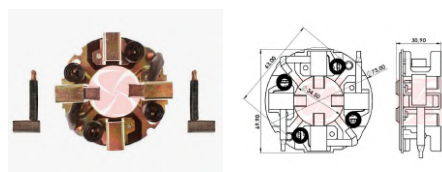

CODE	OEM	MOTOR TYPE	OEM Nº
A-147-24V	mitsubishi	PLGR	M649X20671,ME701448,45018VLP
MOTOR Nº			BRUSHES DIMENSIONS
M008T60271, M008T60371, M008T60372, M008T60373, M008T60471, M008T60771, M008T60871, M008T60872, M008T60873, M008T60971, M008T60973, M008T62671ZA, M8T60071, M8T60271, M8T60371, M8T60372, M8T60373, M8T60471, M8T60771, M8T60871, M8T60872, M8T60873, M8T60971, M8T60973, M8T62671, ME077796			8,0 x 24,0 x 18,0

APPLICATION

CATERPILLAR EMPILHADEIRA DP40 **CONSTELLATION** 24-280 **DIVERSAS** **FORD** **KOBELCO** ESCAVADEIRA SK210 **MAN** CAMINHÕES 10180, CAMINHÕES 10210, CAMINHÕES 10240, CAMINHÕES 12180, CAMINHÕES 12210, CAMINHÕES 12240, CAMINHÕES 13240, CAMINHÕES 13280, CAMINHÕES 13280, CAMINHÕES 15240, CAMINHÕES 15280, CAMINHÕES 18240, CAMINHÕES 18280, CAMINHÕES 18330, CAMINHÕES 26280, CAMINHÕES 26330, CAMINHÕES 7150, CAMINHÕES 7180, CAMINHÕES 7220, CAMINHÕES 8150, CAMINHÕES 8180, CAMINHÕES 8210, CAMINHÕES 8240 **mitsubishi** EMPILHADEIRA FD35D, EMPILHADEIRA FD35D2, EMPILHADEIRA FD35DS, EMPILHADEIRA FD38, EMPILHADEIRA FD40D, EMPILHADEIRA FD45D, EMPILHADEIRA FD50C, EMPILHADEIRA FD50D, FUSO