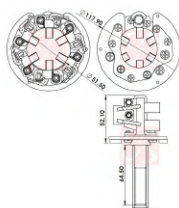

BRUSH-HOLDERS

STARTER MOTORS

CODE	OEM	MOTOR TYPE	OEM Nº
A-189-12V	DELCO-REMY	50MT	
MOTOR Nº			BRUSHES DIMENSIONS
10461056, 10461129, 10461191, 10461731, 10461738, 10461741, 10478813, 10478877, 10478881, 10478906, 10478910, 10478917, 10479201, 10479297, 10479309, 10479328, 10479336, 10479338, 10479341, 10479352, 10479382, 1109554, 1945849, 1990261, 1990277, 1993854, 1993855, 1993859, 8200569, 8200576, 8200846			8,0 x 38,0 x 21,5

APPLICATION

CATERPILLAR MÁQUINAS DIVERSAS **DIVERSAS** CHEVROLET-GM, CUMMINS, FORD, FREIGHTLINER, GMC HEAVY DUTY, KENWORTH, PETERBILT, VOLVO, WESTERN STAR