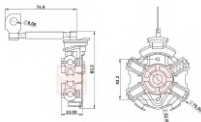

CODE	OEM	MOTOR TYPE	OEM Nº
A-223-12V	BOSCH - WAPSA	JF/JD/LT	1004336518,1004336586,1004336599, 6004AE0016,1004336517,1004336556, 1004336581,1004336599,1004336603, 1004336611,1004336623,1004336666, 1004336757,1004336895,1004338157
MOTOR Nº			BRUSHES DIMENSIONS
0001109205, 0001109302, 0001109303, 0001109304, 0001109313, 0001109324, 0001109325, 0001109328, 0001109329, 0001109334, 0001109335, 0001109387, 0001109388, 0001109391, 0001109392, 0001125055, 0001125056, 0001125625, 0001125626, 0.001.109.064, 0.001.109.065, 0.001.109.204, 0.001.109.264, 0.001.109.267 0.001.109.270, 0.001.109.275, 0.001.109.276, 0.001.109.280 0.001.109.281, 0.001.109.300, 0.001.109.301, 0.001.109.306 0.001.109.307, 0.001.109.309, 0.001.109.310, 0.001.109.311 0.001.109.321, 0.001.109.322, 0.001.109.330, 0.001.109.331 0.001.109.332, 0.001.109.333, 0.001.109.336, 0.001.109.337 0.001.109.340, 0.001.109.341, 0.001.109.342, 0.001.109.343 0.001.109.355, 0.001.109.358, 0.001.109.361, 0.001.109.362			6,0 x 18,0 x 14,5