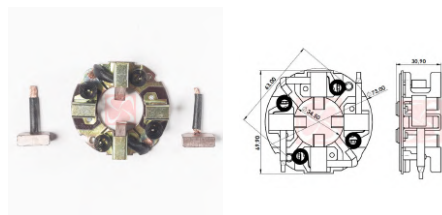

BRUSH-HOLDERS

STARTER MOTORS

CODE	OEM	MOTOR TYPE	OEM Nº
A-146-12V	mitsubishi	PLGR	F4TZ-11061-A,SBE-351
MOTOR Nº			BRUSHES DIMENSIONS
32B66-02500, F4TZ-11002B, M008T50071, M008T50072, M008T50171, M008T55171, M008T55472, M008T55473, M008T60871, M008T60872, M008T60873, M8T50071, M8T50072, M8T50171, M8T55171, M8T55471, M8T55473, ME087764			8,0 x 24,0 x 18,0

APPLICATION

CATERPILLAR ESCAVADEIRA 320, ESCAVADEIRA 320B **FORD** E350 6.9 V8, F250 6.9 V8, F350 6.9 V8, PICK-UP 7.3 L DIESEL, VAN **mitsubishi** EMPILHADEIRA FD35D, EMPILHADEIRA FD35D2, EMPILHADEIRA FD35DS, EMPILHADEIRA FD38, EMPILHADEIRA FD40D, EMPILHADEIRA FD45D, EMPILHADEIRA FD50C, EMPILHADEIRA FD50D