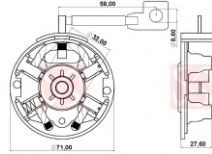

CODE	OEM	MOTOR TYPE	OEM Nº
A-297-12V	VALEO		
MOTOR Nº			BRUSHES DIMENSIONS
1202355, 361004A200, 8000455, 8000534			4,5 x 20,0 x 15,0

APPLICATION

HYUNDAI GRAND STAREX 2.5 CRDI, GRAND STAREX H-1 2.5 CRDI, HR100, PORTER 2.5 CRDI **KIA** BONGO K2500 2.5 TCI