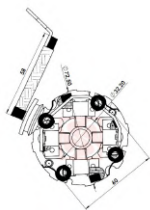

BRUSH-HOLDERS

STARTER MOTORS

CODE	OEM	MOTOR TYPE	OEM Nº
A-183-12V	FORD / MOTORCRAFT		F7RU11434BA,F7RUBA
MOTOR Nº			BRUSHES DIMENSIONS
4878768, 9330AI, 93BB11000JB, 97BB11000BB, 97BB11000BC, 97CA11000AB, 97VB11000A, 97VB11000AA, 97VB11000AB, 97VB11000B, 97VB11000BA, 98AB11000AC, 98AB11000BC, 98VB11000B1A, 98VB11000B3A, 98VB11000BA, F3RZ11002A, F3RZ11002B, F3RZ11002C, F50Y11002A, F87U11000, F87U11000DD, F87U-11000-DD, YC1U11000AB			8,2 x 19,0 x 18,0

APPLICATION

FORD C-MAX 2.0 TDCI, COURIER, ESCORT 1.8 DIESEL, ESCORT 1.8 DIESEL EXPRESS, ESCORT 1.8 TD, ESCORT 1.8 TD EXPRESS, F100, F1000, FIESTA 1.8 DIESEL, FIESTA 1.8 TD, FOCUS 1.8 TD, FOCUS 1.8 TDCI, FOCUS 1.8 TDDI, FOCUS 2.0 TDCI, GALAXY 2.0 TDCI, GRAND C-MAX 2.0 TDCI, MONDEO 1.8 TD, MONDEO 2.0 DI/TDDI 16V, MONDEO 2.0 TDCI, MONDEO 2.0 TDCI/TDDI 16V, MONDEO 2.0 TDDI 16V, MONDEO 2.2 TDCI, ORION, RANGER DIESEL, S-MAX 2.0 TDCI, TRANSIT 2.0 DIESEL, TRANSIT 2.2 TDCI, TRANSIT 2.4 DIESEL, TRANSIT 2.4 TDCI, TRANSIT 2.5 DIESEL, TRANSIT 2.5 DTI, TRANSIT 2.5 TD, TRANSIT 2.5 TDI **JAGUAR** X-TYPE 2.2 DIESEL **MAZDA** 121 1.8 DIESEL **VOLVO** C30 2.0 DIESEL, C70 2.0 DIESEL, S40 2.0 DIESEL, S80 2.0 TDI, V50 2.0 DIESEL, V70 2.0 DIESEL