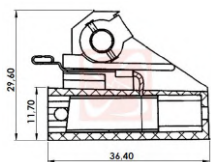

CODE	OEM	MOTOR TYPE	OEM Nº
B-211-12V	DELCO-REMY		131915,1986951,1989651,10472881,10473364 10490180
MOTOR Nº			BRUSHES DIMENSIONS
10463001, 10463002, 10463007, 10463011, 10463012, 10463013, 10463014, 10463015, 10463016, 10463017, 10463043, 10463044, 10463045, 10463097, 10463104, 10463148, 10463149, 10463172, 10463176, 10463187, 10463197, 10479806, 10479807, 10479814, 10479815, 10479816, 10479895, 10479897, 10479901, 10479902, 10479903, 10479905, 10479906, 10479909, 10479910, 10479911, 10479912, 10479913, 10479920, 10479954, 10479962, 10479963, 10479976, 10479990, 10479998, 10479999, 10480000, 10480027, 10480028, 10480035, 10480036, 10480037, 10480040, 10480068, 10480073, 10480082, 10480085, 10480087, 10480105, 10480115, 10480125, 10480134, 10480137, 10490000, 1101091, 1101109, 1101110, 1101111, 1101123, 1101124, 1101126, 1101127, 1101135, 1101136, 1101137, 1101138, 1101139, 1101140, 1101141, 1101142, 1101143, 1101149, 1101151, 1101158, 1101162, 1101167, 1101170, 1101176, 1101184, 1101196, 1101199, 1101218, 1101229, 1101231, 1101253, 1101254, 1101255, 1101259, 1101264, 1101277, 1101278, 1101291, 1101344, 1101346, 1101435, 1101461, 1101465, 1101466, 1101467, 1101483, 1101551, 1101577, 1101582, 1101583, 1101593, 1101595, 1101596, 1101599, 1101600, 1101601, 1101603, 1101606, 1101612, 1101618, 1101632, 1101633, 1101634, 1101635, 1101636, 1101637, 1101642, 1101645, 1101646, 1101647, 1101649, 1101650, 1101807, 1101810, 1101814, 1101815, 1101822, 1101832, 1101846, 1102600, 1102601, 1102602, 1102603, 1102604, 1102607, 1102615, 1102629, 1102630, 1102631, 1105612, 1105661, 1105662, 1105663, 1105664, 1105665, 1105671, 1105672, 1105678, 1105694, 1105698, 1105701, 1105710, 1105711, 1105715, 1105718, 1105720, 1105722, CS121, CS130			8,0 x 5,0 x 22,0

APPLICATION

DAEWOO CIELO 1.5, ESPERO 1.8, ESPERO 2.0, NEXIA 1.5 **DIVERSAS** OPEL, VAUXHALL **FORD** BRONCO 5.8 **GM** CAMARO 2.8 V6, CAMARO 3.1 V6, CAMARO 5.0 V8, CAMARO 5.7 V8, CAPRICE 4.3 V6, CORVETTE 5.7, IMPALA 5.7, KADETT, LUMINA 3.4 V6, OPALA **PONTIAC** GRAND PRIX 2.8I V6, GRAND PRIX 3.1I V6, TEMPEST 2.0, TEMPEST 2.2