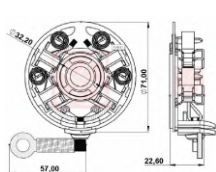

CODE	OEM	MOTOR TYPE	OEM Nº
A-350-12V	VALEO		
MOTOR Nº		BRUSHES DIMENSIONS	
JL3T-11000-CB, JL3Z-11002-B, JL3Z-11002-D, JL3Z-11002-E SA-1085		7,8 x 24,8 x 21,0	

APPLICATION

FORD F 150, KING RANCH, PLATINUM, RAPTOR, SSV, XL, XLT