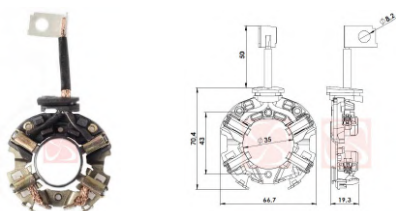

CODE	OEM	MOTOR TYPE	OEM Nº
A-119-12V	BOSCH - WAPSA	DW	1004336957,F000AL1052
MOTOR Nº			BRUSHES DIMENSIONS
0001107015, 0001107045, F000AL0100			5,0 x 12,0 x 11,6

APPLICATION

OBSERVAÇÕES Base menor que DM's (A-115 / 116) **CHEVROLET-GM** ASTRA 1.8, ASTRA 2.0 I, ASTRA SEDAN 1.8, ASTRA SEDAN 2.0 I MPFI 16V, BLAZER 2.2 EFI, IPANEMA 2.0 MPFI, KADETT 2.0 MPFI OMEGA 2.0, OMEGA 2.2i, OMEGA SUPREMA 2.0, OMEGA SUPREMA 2.2, OMEGA SUPREMA 3.0i, S10 EFI, S10 MPFI, VECTRA 2.0, VECTRA GSI 16V, ZAFIRA 2.0 I 16V **OPEL** ASTRA 2.0i, CALIBRA 2.0i TURBO 16V, FIAT, OMEGA 1.8, OMEGA 2.0 I, VECTRA 2.0 I 16V 2000 4X4