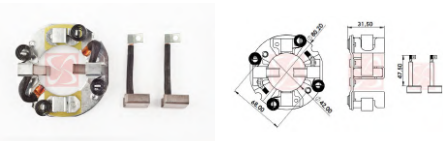

BRUSH-HOLDERS

STARTER MOTORS

CODE	OEM	MOTOR TYPE	OEM Nº
A-192-24V	DELCO-REMY	29MT4,0Kw	10527548
MOTOR Nº		BRUSHES DIMENSIONS	
8200004, 8200054, 8200064, 8200065, 8200138, 8200231, 8200278, 8200292, 8200296, 8200297, 8200357, 8200386, 8200387, 8200474, 8200512, 8200521, 8200745, 8200776, 8200816, 8200850, 8200882, 8200884, 8200886, 8201097		8,0 x 25,0 x 20,0	

APPLICATION

AGRALE (CAMINHÕES) 10000 COM MOTOR MWM, 13000 COM MOTOR MWM, 14000 COM MOTOR MWM **AGRALE (ÔNIBUS)** MA10.0, MA12.0, MA15.0, MA9.2, MT15.0 LE **CASE** MOTONIVELADORA 845, PÁ CARREGADEIRA 521D, PÁ CARREGADEIRA 621D, PÁ CARREGADEIRA W130, PÁ CARREGADEIRA W20 **FIAT-ALLIS** MOTONIVELADORA FG140.2, PÁ CARREGADEIRA FR128, TRATOR DE ESTEIRAS 7D, TRATOR DE ESTEIRAS FD170 **MARCOPOLO (ÔNIBUS)** VOLARE V8 AGRALE, VOLARE W8 AGRALE, VOLARE W9 AGRALE **MERCEDES-BENZ (CAMINHÕES)** 1215 1218 EL, 1218 L, 1318 L, 1418 EL, 1418 L, 1419, 1620 L, 1621, 1718, 1719, 1720, 1725, 1726, 1726 4X4, 1729 S, 2423, 2423 B (BETONEIRA), 2423 K (BASCULANTE), 2426 6X2, 2428, 2429 6X2, 712 C, 714 C, 715, 914, 915 C, ACCELO 1016, ACCELO 815, ATEGO 1315, ATEGO 1418, ATEGO 1518, ATEGO 1718, ATEGO 1725, ATEGO 2425, ATRON 1319, ATRON 2324, ATRON 2729 B (BETONEIRA), ATRON 2729 K (BASCULANTE), ATRON 2729 P (PLATAFORMA) 6X4, AXOR 1933, AXOR 2533, AXOR 2826, AXOR 2828, AXOR 2831, AXOR 2831 B (BETONEIRA), AXOR 2831 K (BASCULANTE), AXOR 2831 P (PLATAFORMA) **MERCEDES-BENZ (ÔNIBUS)** O500 M, O500 R, O500 U, OF1417, OF1418, OF1518, OF1519, OF1721, OF1722, OF1724, OH1420, OH1621, OH1623 **NEW HOLLAND** MOTONIVELADORA RG140 **VOLKSWAGEN (CAMINHÕES)** 10150 E, 13180 E, 15190 E, 17230 EOD, 17230 V-TRONIC, 17250 E, 17260 EOD, 17260 V-TRONIC, 24250 E, 26260 E, 31260 E, 9150 E, CONSTELLATION 13180, CONSTELLATION 15180, CONSTELLATION 17260, DELIVERY 17210 EOD, DELIVERY 17230 EOD, DELIVERY 17230 V-TRONIC, DELIVERY 17260 V-TRONIC, DELIVERY 17260 V-TRONIC, DELIVERY 5150, DELIVERY 8150 ELETR PLUS, DELIVERY 8160, DELIVERY 9150 EOD, DELIVERY 9160, DELIVERY 15190 EOD **VOLKSWAGEN (ÔNIBUS)** B8150 FEB, B8150 ODC, B8150 ODM, B9150 ODC **VOLVO (CAMINHÕES)** VM210, VM220 4X2R, VM260, VM270 4X2R, VM270 6X2R, VM270 6X2R ATHOR, VM270 6X4R, VM310, VM330 4X2R, VM330 4X2T, VM330 6X2R, VM330 6X4R **VOLVO (ÔNIBUS)** B270 F