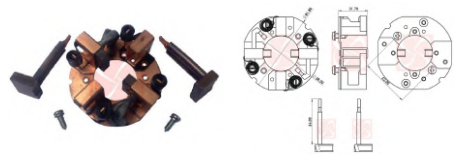

BRUSH-HOLDERS STARTER MOTORS

CODE	OEM	MOTOR TYPE	OEM Nº
A-336-12V	ISKRA		16.908.336
MOTOR Nº		BRUSHES DIMENSIONS	
11130567, 11130569, 11130619, 11130692, 11130703, 11130704, 11130705, 11130706, 11130748, 11130762, 11130785, 11130793, 11130799, 11130819, 11130820, 11130836, 11130841, 11130862, 11130863, 11130904, 11130941, 11130945, 11130998, 11130999, 11131014, 11131060, 11131065, 11131077, 11131145, 11131167, 11131191, 11131228, 11131237, 11131260, 11131300, 11131352, 11131370, 11131374, 11131375, 11131382, 11131411, 11131430, 11131436, 11131440, 11131464, 11131488, 11131490, 11131491, 11131507, 11131508, 11131520, 11131542, 11131550, 11131573, 11131574, 11131575, 11131604, 11131611, 11131612, 11131613, 11131640, 11131658, 11131697, 11131705, 11131706, 11131709, 11131727, 11131763, 11131782, 11131783, 11131784, 11131798, 11131811, 11131829, 11131830, 11131839, 11131848, 11131883, 11131893, 11131896, 11131898, 11131900, 11131920, 11131929, 11131930, 11131945, 11131965, 11132008, 11132009, 11132012, 11132045, 11132046, 11132047, 11132056, 11132062, 11132066, 11132069, 11132070, 11132073, 11132099, 11132104, 11132118, 11132122, 11132149, AZF4115, AZF4119, AZF4122, AZF4129, AZF4130, AZF4131, AZF4132 AZF4135, AZF4141, AZF4143, AZF4146, AZF4147, AZF4148 AZF4155, AZF4158, AZF4159, AZF4160, AZF4164, AZF4170 AZF4181, AZF4183, AZF4184, AZF4185, AZF4190, AZF4196 AZF4204, AZF4205, AZF4206, AZF4209, AZF4214, AZF4220 AZF4224, AZF4240, AZF4242, AZF4245, AZF4247, AZF4248 AZF4251, AZF4253, AZF4254, AZF4258, AZF4260, AZF4269 AZF4270, AZF4279, AZF4280, AZF4281, AZF4283, AZF4284 AZF4286, AZF4287, AZF4288, AZF4291, AZF4296, AZF4304 AZF4305, AZF4315, AZF4510, AZF4511, AZF4513, AZF4514 AZF4520, AZF4521, AZF4524, AZF4528, AZF4535, AZF4538 AZF4541, AZF4542, AZF4545, AZF4553, AZF4559, AZF4562 AZF4569, AZF4570, AZF4577, AZF4591, AZF4595, AZF4596 AZF4597, AZF4598, AZF4627, AZF4637, AZF4639, AZF4643 AZF4683, AZF4687, AZF4691, AZF4814, AZF4831		7,9 x 25,0 x 18,9	

APPLICATION