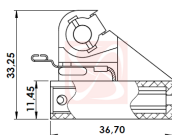

CODE	OEM	MOTOR TYPE	OEM Nº
B-219-12V	DELCO-REMY		1989702
MOTOR Nº			BRUSHES DIMENSIONS
10479809, 10479817, 10479855, 10479891, 10479895, 10479907, 10480008, 10480022, 10480121, 10480124, 10480131, 1101182, 1101250, 1101296, 1101329, 1101349, 1101454, 1101518, 1101578, 1101604, 1105615, 1105616, 1105657, CS144-IFSERIES, CS144-IRSERIES, D775			8,0 x 5,0 x 22,0

APPLICATION

CHEVROLET GM OMEGA 4.1 MPFI L6, SILVERADO 4.1 MPFI L6