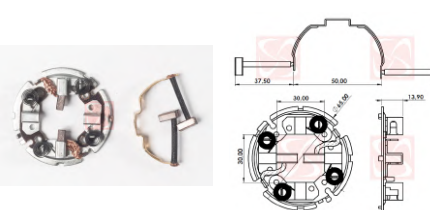

CODE	OEM	TIPO ARRANQUE	OEM Nº
M-904-12V	KAWASAKI		
MOTOR Nº			BRUSHES DIMENSIONS
			5,0 x 10,0 x 12,5

APPLICATION

HONDA SHADOW **KAWASAKI** JET-SKI, MOTO 1100CC, MOTO 900CC **YAMAHA** XT 600