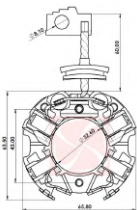

CODE	OEM	MOTOR TYPE	OEM Nº
A-125-12V	BOSCH - WAPSA	DW	1004336423,1004336677,1004336740,1004336762,1004336806,1004336832,1004336954,1004336960,1004336968,1004336998
MOTOR Nº			BRUSHES DIMENSIONS
0001108010, 0001108018, 0001108026, 0001108027, 0001108048, 0001108064, 0001108065, 0001108070, 0001108079, 0001108080, 0001108101, 0001108102, 0001108105, 0001108106, 0001108113, 0001108115, 0001108121, 0001108122, 0001108128, 0001108130, 0001108133, 0001108135, 0001108136, 0001108138, 0001108139, 0001108140, 0001108143, 0001108146, 0001108155, 0001108159, 0001108166, 0001108167, 0001108173, 0001108176, 0001108183, F010AL0103			5,0 x 16,0 x 13,0

APPLICATION

OBSERVAÇÕES Para motor de partida com terminal com saída para lado direito e, gira sentido-horário. **ALFA ROMEO** ALFA 155 2.0, ALFA 156 2.5 24V, ALFA 165 3.0I.E, ALFA 166 3.0 V6 24V, SPIDER 3.0 V6 12V **AUDI** 100 2.2, 200 2.2 TURBO, 80 2.2 RS2, S4 2.2 AVANT QUATTRO, S4 2.2 QUATTRO, S6 2.2 T, S6 2.2T AVANT QUATTRO **BMW** 325i, 525i **CHRYSLER** GRAND CARAVAN 3.0i **CITROËN** BERLINGO 1.8i, BERLINGO 1.9i, EVASION 2.0i, EVASION 2.0i TURBO, XANTIA 1.6i, XANTIA 1.8i, XANTIA 1.8i 16V, XANTIA 2.0i 16V, XM 2.0i, XM 2.0i 16V, XM 2.0i TURBO, XSARA 1.8i, XSARA 2.0i 16V, XSARA PICASSO 2.0 TURBO, ZX 2.0i **FIAT** BRAVA 1.9 ELX JTD DIESEL, CROMA 2.0I.E, FIORINO 1.7 DIESEL, MAREA 1.9 ELX JTD DIESEL, MAREA WEEKEND 1.9 ELX JTD DIESEL, PALIO 1.7 SX TURBO DIESEL, PALIO ELX TURBO DIESEL, PALIO EX TURBO DIESEL, PALIO WEEKEND ELX TURBO DIESEL, SIENA ELX TURBO DIESEL, SIENA EX TURBO DIESEL, STILO 1.9 JTD DIESEL, STRADA 1.7 TURBO DIESEL, ULYSSE 1.9 TD, ULYSSE 2.0I.E. TURBO, ULYSSE 2.1 TD **FORD** ESCORT 1.6i 16V, ESCORT 1.6i 16V CABRIO, ESCORT 1.6i 16V TURNIER, ESCORT 1.6i 16V XR3i CABRIO, ESCORT 1.8i 16V XR3 CABRIO, ESCORT 2.0i 16V RS2000, ESCORT 2.0i 16V RS2000 4X4, MONDEO 1.8i, MONDEO 1.8i TURNIER, MONDEO 2.0i, MONDEO 2.0i TURNIER, TRANSIT FT 080 2.0i NSG, TRANSIT FT 100 2.0i NSG, TRANSIT FT 120 2.0i NSG, TRANSIT FT 150 2.0i NSG, TRANSIT FT 190 2.0i NSG **GM** C20 4.1 MPFI, C20 POWERTECH, OMEGA 3.0 MPFI, OMEGA 3.0i, OMEGA 4.1i, OMEGA SUPREMA 3.0 MPFI, OMEGA SUPREMA 3.0i, OMEGA SUPREMA 4.1i, SILVERADO 4.1 POWERTECH **OPEL** OMEGA 2.4i, OMEGA 2.6i, OMEGA 3.0i, OMEGA 3.0i EVOLUTION 500, OMEGA 3.6i **PEUGEOT** 306 1.8i 16V, 306 2.0i 16V, 405 1.8i 16V, 405 2.0i MI 16V, 605 2.0i 16V, 605 3.0i 24V, 806 2.0i, PARTNER 1.8i, PARTNER 1.9 **VOLKSWAGEN** GOL 1.6 D, KOMBI 1.6 D, PARATI 1.6 D, PARATI III 1.9 D, SAVEIRO 1.6 D, SAVEIRO III 1.9 D, TRANSPORTER DIESEL **VOLVO** 850 2.5 GLT, 850 2.5 TURBO, C70 T5 COUPÉ, S40 1.8 16V, S40 2.0 16V, S40 2.0 16V TURBO, S70 2.3, S70 2.5 20V, V40 1.8 16V, V70 2.3, V70 2.5 20V, V70 AWD