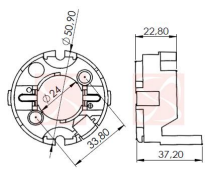

BRUSH-HOLDERS

MOTORCYCLE

CODE	OEM	TIPO ARRANQUE	OEM Nº
M-903-12V	YAMAHA		
MOTOR Nº		BRUSHES DIMENSIONS 9,5 x 6,0 x 10,0	

APPLICATION

YAMAHA YBR