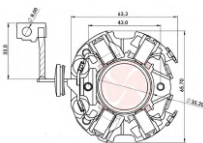

CODE	OEM	MOTOR TYPE	OEM Nº
A-217-12V	BOSCH - WAPSA	DW	F000AL1171,1004336801, 1004336809,1004336810,1004336813, 1004336814,1004336827,1004336828, 1004336831,1004336833,1004336842, 1004336853,1004336938,1004336957, 1004336964,1004336970,1004336975, 1004336980,1004336989
MOTOR Nº			BRUSHES DIMENSIONS
0001106007, 0001106008, 0001106009, 0001106010, 0001106011, 0001106012, 0001106014, 0001106015, 0001106017, 0001106018, 0001106019, 0001107009, 0001107010, 0001107012, 0001107013, 0001107014, 0001107015, 0001107016, 0001107017, 0001107018, 0001107019, 0001107025, 0001107026, 0001107027, 0001107028, 0001107029, 0001107030, 0001107031, 0001107032, 0001107033, 0001107034, 0001107037, 0001107038, 0001107041, 0001107043, 0001107044, 0001107045, 0001107047, 0001107048, 0001107049, 0001107054, 0001107055, 0001107056, 0001107059, 0001107060, 0001107061, 0001107062, 0001107063, 0001107064, 0001107065, 0001107066, 0001107067, 0001107068, 0001107069, 0001107072, 0001107075, 0001107076, 0001107077, 0001107079, 0001107082, 0001107083, 0001107085, 0001107087, 0001107088, 0001107089, 0001107091, 0001107092, 0001107093, 0001107094, 0001107095, 0001107096, 0001107097, 0001107098, 0001107100, 0001107101, 0001121001, 0001121002, 0001121003, 2810002080, 2810016230, F000AL0118			5,0 x 12,0 x 11,6

APPLICATION

TOYOTA COROLLA 1.6I 16V HATCHBACK, COROLLA 1.6I 16V SEDAN, COROLLA 1.6I 16V WAGON, COROLLA 1.8I 16V FIELDER, COROLLA 1.8I 16V SEDAN