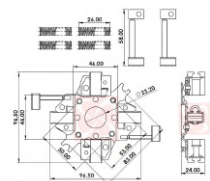

CODE	OEM	MOTOR TYPE	OEM Nº
A-151-12V	BOSCH - WAPSA	JF/DD	2004336027,2004336041,2004336099
MOTOR Nº			BRUSHES DIMENSIONS
0001207001, 0001207004, 0001354092, 0001362005, 0001362006, 0001362020, 0001362034, 0001362036, 0001362037, 0001362038, 0001362039, 0001362040, 0001362041, 0001362042, 0001362043, 0001362044, 0001362045, 0001362046, 0001362047, 0001362048, 0001362049, 0001362050, 0001362051, 0001362053, 0001362055, 0001362056, 0001362057, 0001362058, 0001362059, 0001362060, 0001362061, 0001362062, 0001362063, 0001362064, 0001362065, 0001362069, 0001362070, 0001362071, 0001362072, 0001362073,			9,0 x 16,0 x 17,0